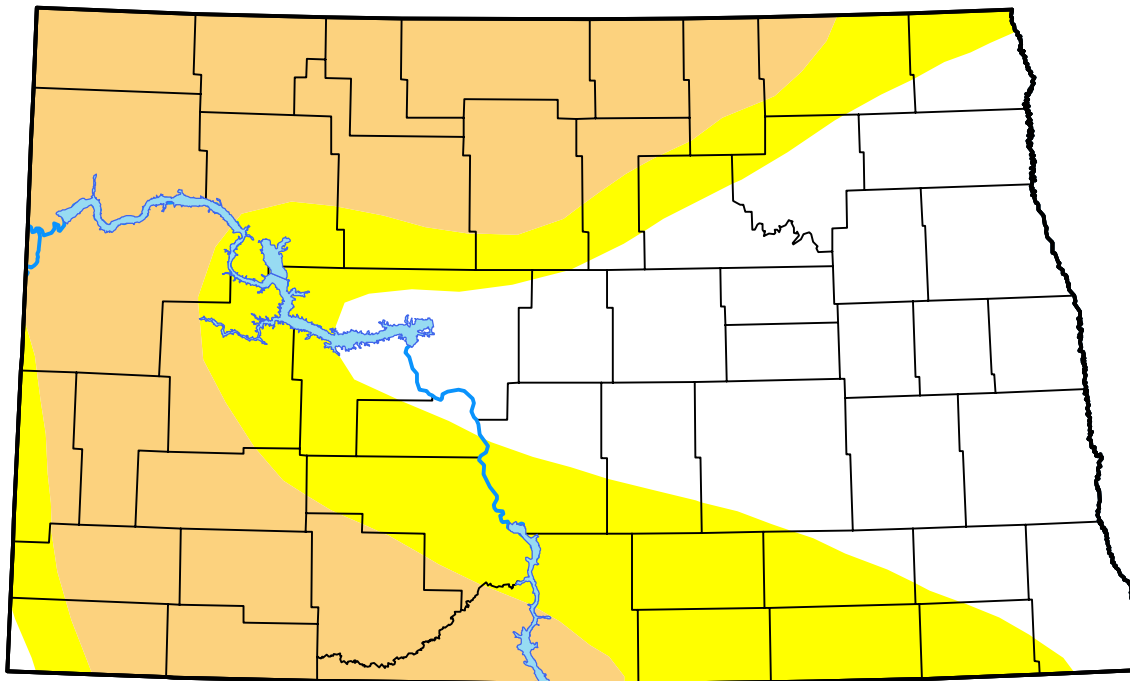

U.S. Drought Monitor North Dakota

April 24, 2018
(Released Thursday, Apr. 26, 2018)
Valid 8 a.m. EDT

Drought Conditions (Percent Area)

	None	D0-D4	D1-D4	D2-D4	D3-D4	D4
Current	34.81	65.19	38.55	0.00	0.00	0.00
Last Week <i>04-19-2018</i>	34.81	65.19	38.55	0.00	0.00	0.00
3 Months Ago <i>01-25-2018</i>	3.16	96.84	58.24	4.41	0.00	0.00
Start of Calendar Year <i>01-04-2018</i>	7.74	92.26	60.57	4.47	0.00	0.00
Start of Water Year <i>09-28-2017</i>	11.07	88.93	62.85	23.49	3.36	0.41
One Year Ago <i>04-27-2017</i>	91.22	8.78	0.00	0.00	0.00	0.00

Intensity:

The Drought Monitor focuses on broad-scale conditions. Local conditions may vary. For more information on the Drought Monitor, go to <https://droughtmonitor.unl.edu/About.aspx>

Author:

Brad Rippey
U.S. Department of Agriculture