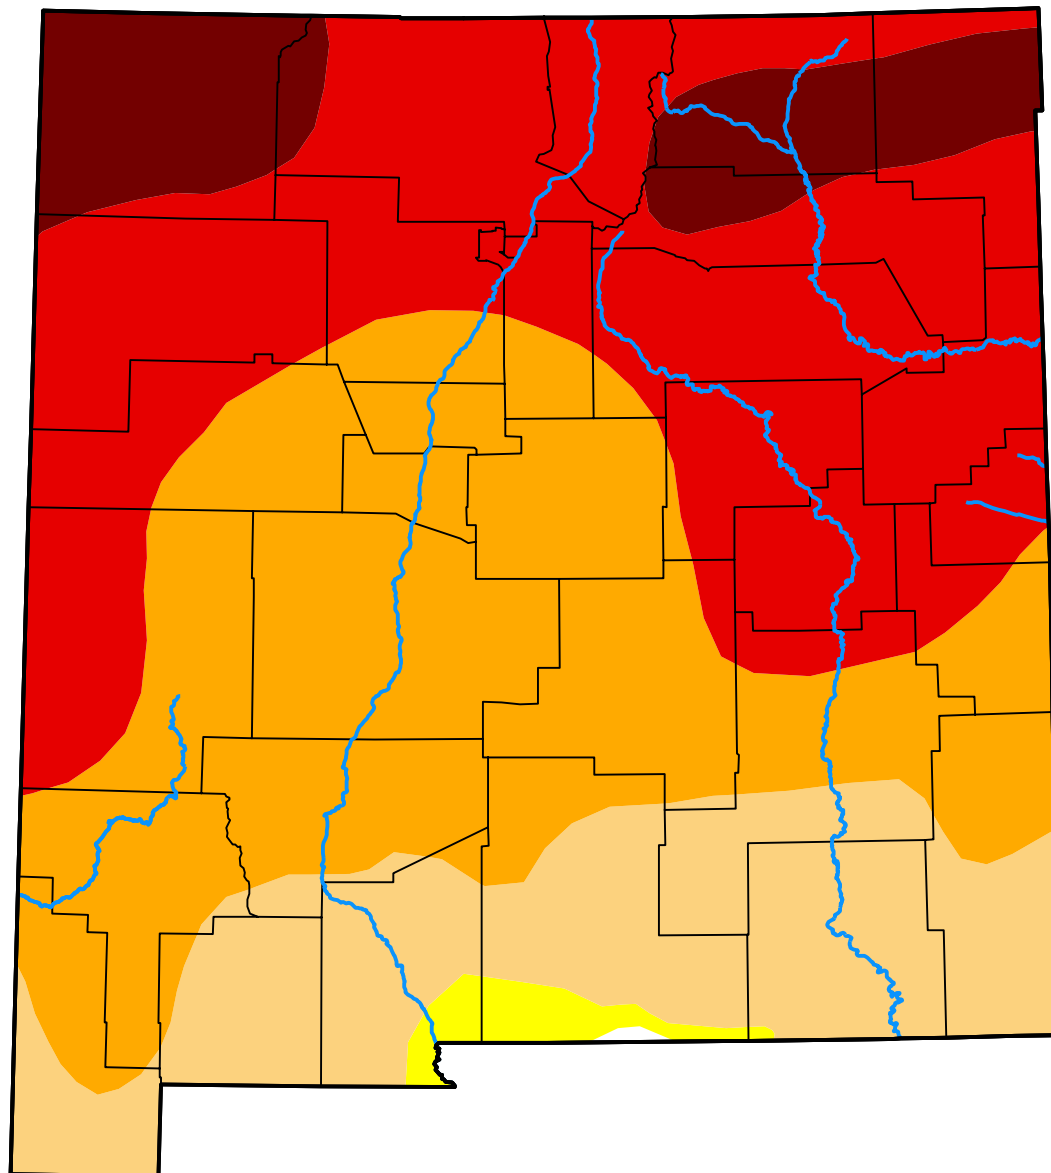

U.S. Drought Monitor New Mexico

April 24, 2018
(Released Thursday, Apr. 26, 2018)
Valid 8 a.m. EDT

Intensity:

-  None
-  D0 Abnormally Dry
-  D1 Moderate Drought
-  D2 Severe Drought
-  D3 Extreme Drought
-  D4 Exceptional Drought

The Drought Monitor focuses on broad-scale conditions. Local conditions may vary. For more information on the Drought Monitor, go to <https://droughtmonitor.unl.edu/About.aspx>

Author:

Brad Rippey
U.S. Department of Agriculture