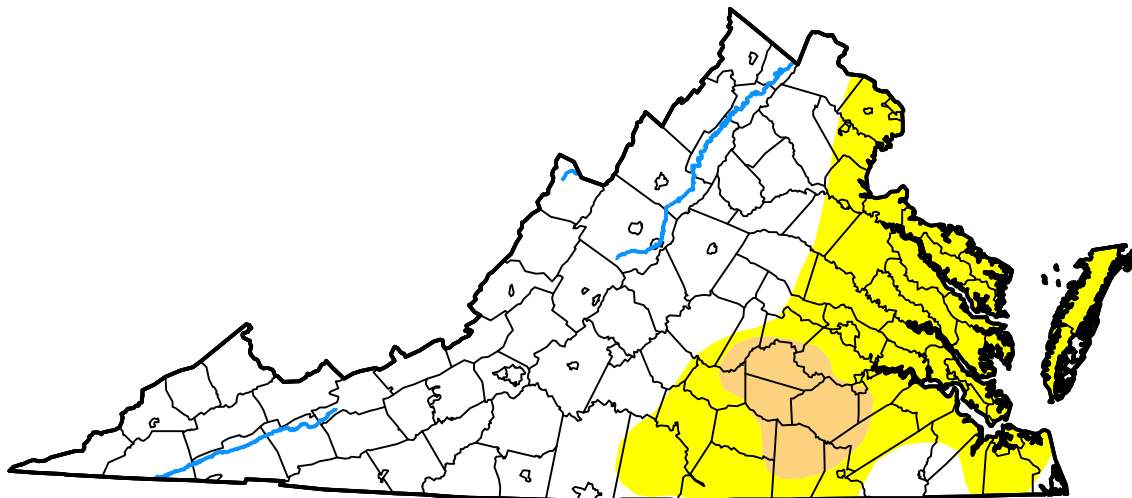

U.S. Drought Monitor Virginia

April 24, 2018
(Released Thursday, Apr. 26, 2018)
Valid 8 a.m. EDT

Drought Conditions (Percent Area)

	None	D0-D4	D1-D4	D2-D4	D3-D4	D4
Current	63.89	36.11	6.03	0.00	0.00	0.00
Last Week <i>04-19-2018</i>	61.31	38.69	6.03	0.00	0.00	0.00
3 Months Ago <i>01-25-2018</i>	4.32	95.68	51.85	1.76	0.00	0.00
Start of Calendar Year <i>01-04-2018</i>	0.47	99.53	51.85	0.00	0.00	0.00
Start of Water Year <i>09-28-2017</i>	81.93	18.07	0.00	0.00	0.00	0.00
One Year Ago <i>04-27-2017</i>	53.57	46.43	15.88	0.00	0.00	0.00

Intensity:

The Drought Monitor focuses on broad-scale conditions. Local conditions may vary. For more information on the Drought Monitor, go to <https://droughtmonitor.unl.edu/About.aspx>

Author:

Brad Rippey
U.S. Department of Agriculture