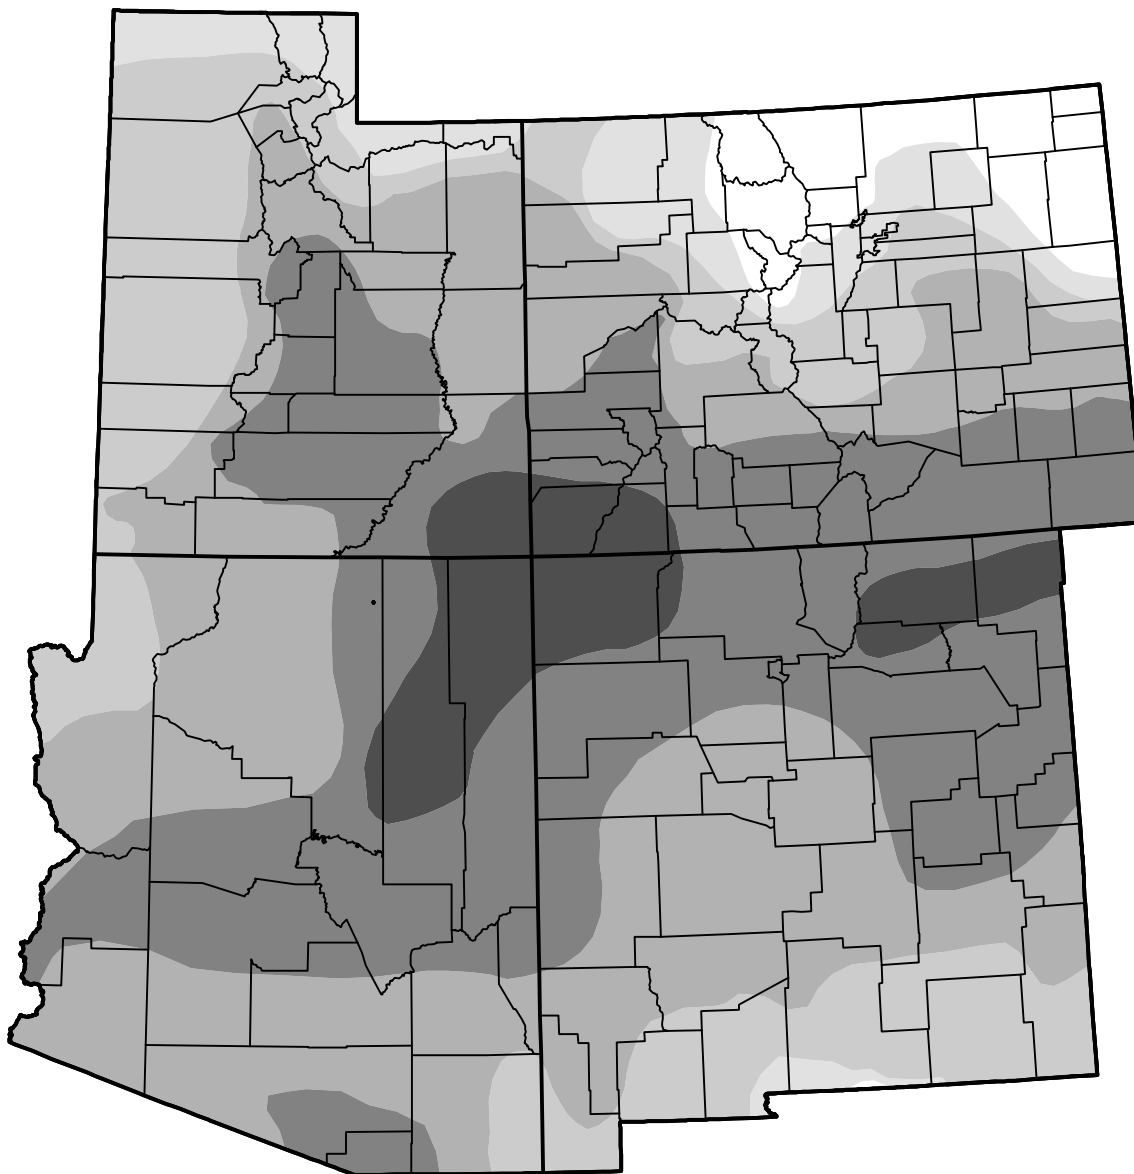

U.S. Drought Monitor

Four Corners (States)

April 24, 2018
 (Released Thursday, Apr. 26, 2018)

Valid 8 a.m. EDT

Drought Conditions (Percent Area)

	None	D0-D4	D1-D4	D2-D4	D3-D4	D4
Current	4.55	95.45	89.82	72.97	39.19	6.90
Last Week <i>04-17-2018</i>	3.88	96.12	90.26	72.21	37.31	4.75
3 Months Ago <i>01-23-2018</i>	0.55	99.45	88.29	44.37	0.00	0.00
Start of Calendar Year <i>01-02-2018</i>	5.56	94.44	60.51	14.77	0.00	0.00
Start of Water Year <i>09-26-2017</i>	63.16	36.84	5.35	0.00	0.00	0.00
One Year Ago <i>04-25-2017</i>	68.35	31.65	5.77	0.06	0.00	0.00

Intensity:

The Drought Monitor focuses on broad-scale conditions. Local conditions may vary. For more information on the Drought Monitor, go to <https://droughtmonitor.unl.edu/About.aspx>

Author:

Brad Rippey
 U.S. Department of Agriculture