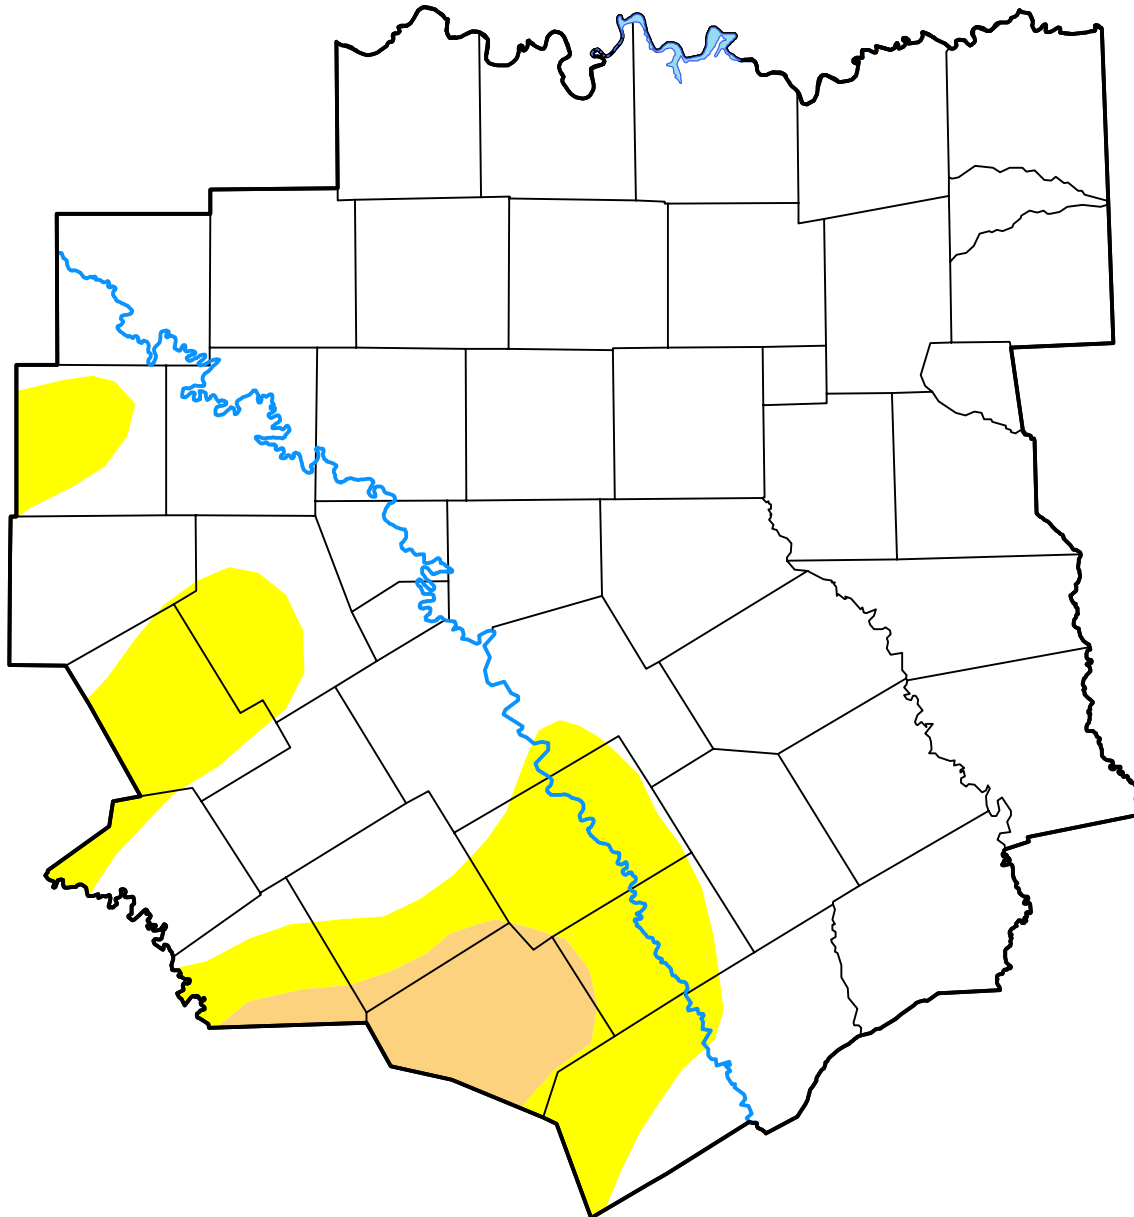

U.S. Drought Monitor

Fort Worth/Dallas, TX WFO

April 24, 2018
 (Released Thursday, Apr. 26, 2018)
 Valid 8 a.m. EDT

Drought Conditions (Percent Area)

	None	D0-D4	D1-D4	D2-D4	D3-D4	D4
Current	83.39	16.61	3.52	0.00	0.00	0.00
Last Week <i>04-19-2018</i>	88.16	11.84	3.52	0.00	0.00	0.00
3 Months Ago <i>01-25-2018</i>	0.00	100.00	68.59	4.76	0.00	0.00
Start of Calendar Year <i>01-04-2018</i>	0.02	99.98	54.52	0.00	0.00	0.00
Start of Water Year <i>09-28-2017</i>	42.86	57.14	4.82	0.00	0.00	0.00
One Year Ago <i>04-27-2017</i>	80.54	19.46	2.75	0.00	0.00	0.00

Intensity:

- None
- D0 Abnormally Dry
- D1 Moderate Drought
- D2 Severe Drought
- D3 Extreme Drought
- D4 Exceptional Drought

The Drought Monitor focuses on broad-scale conditions. Local conditions may vary. For more information on the Drought Monitor, go to <https://droughtmonitor.unl.edu/About.aspx>