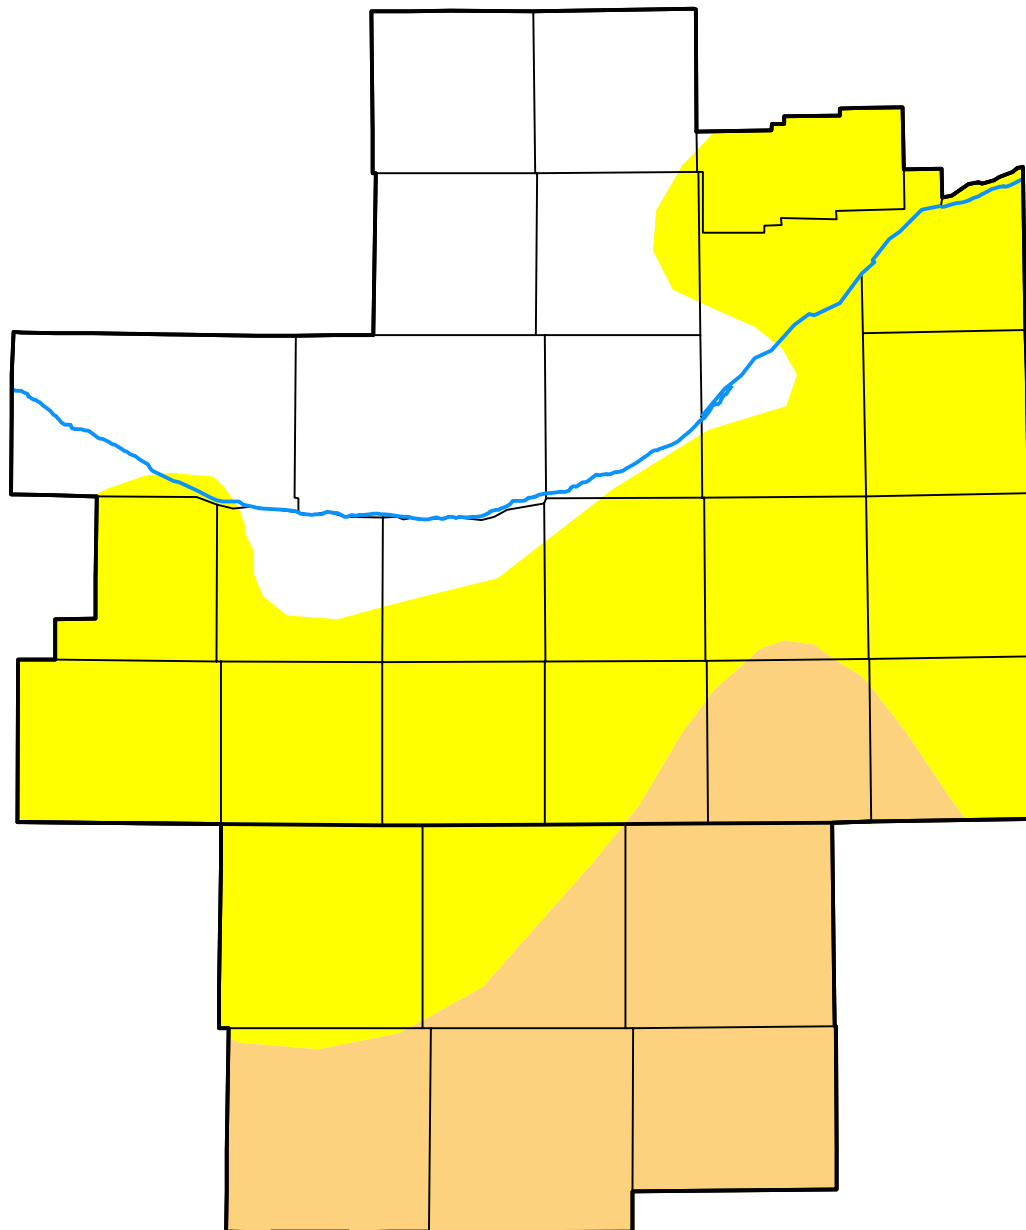

U.S. Drought Monitor

Hastings, NE WFO

April 24, 2018
 (Released Thursday, Apr. 26, 2018)

Valid 8 a.m. EDT

Drought Conditions (Percent Area)

	None	D0	D1	D2	D3	D4
Current	27.50	48.68	23.81	0.01	0.00	0.00
Last Week <i>04-19-2018</i>	36.17	42.43	21.39	0.01	0.00	0.00
3 Months Ago <i>01-25-2018</i>	11.57	86.55	1.88	0.00	0.00	0.00
Start of Calendar Year <i>01-04-2018</i>	0.00	100.00	0.00	0.00	0.00	0.00
Start of Water Year <i>09-28-2017</i>	89.44	8.00	2.55	0.00	0.00	0.00
One Year Ago <i>04-27-2017</i>	28.55	71.45	0.00	0.00	0.00	0.00

Intensity:

- None
- D0 Abnormally Dry
- D1 Moderate Drought
- D2 Severe Drought
- D3 Extreme Drought
- D4 Exceptional Drought

The Drought Monitor focuses on broad-scale conditions. Local conditions may vary. For more information on the Drought Monitor, go to <https://droughtmonitor.unl.edu/About.aspx>