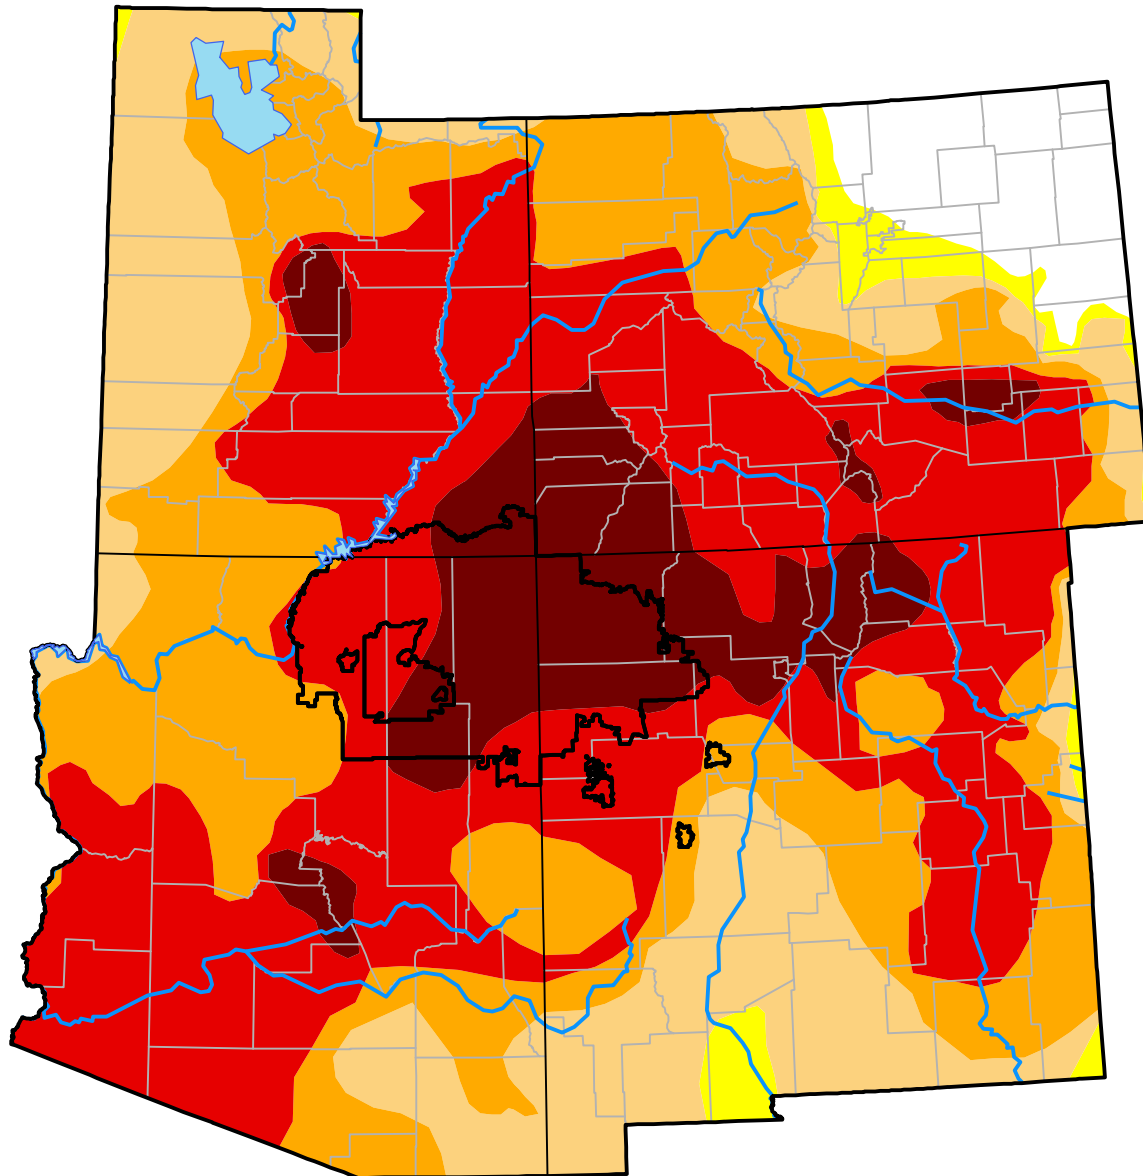

# Wyo RDEWS and Surrounding Areas

(Released Thursday, Aug. 2, 2018)

Valid 8 a.m. EDT

Intensity:

-  None
-  D0 Abnormally Dry
-  D1 Moderate Drought
-  D2 Severe Drought
-  D3 Extreme Drought
-  D4 Exceptional Drought

*The Drought Monitor focuses on broad-scale conditions. Local conditions may vary. For more information on the Drought Monitor, go to <https://droughtmonitor.unl.edu/About.aspx>*

Author:

Chris Fenimore  
NCEI/NESDIS/NOAA