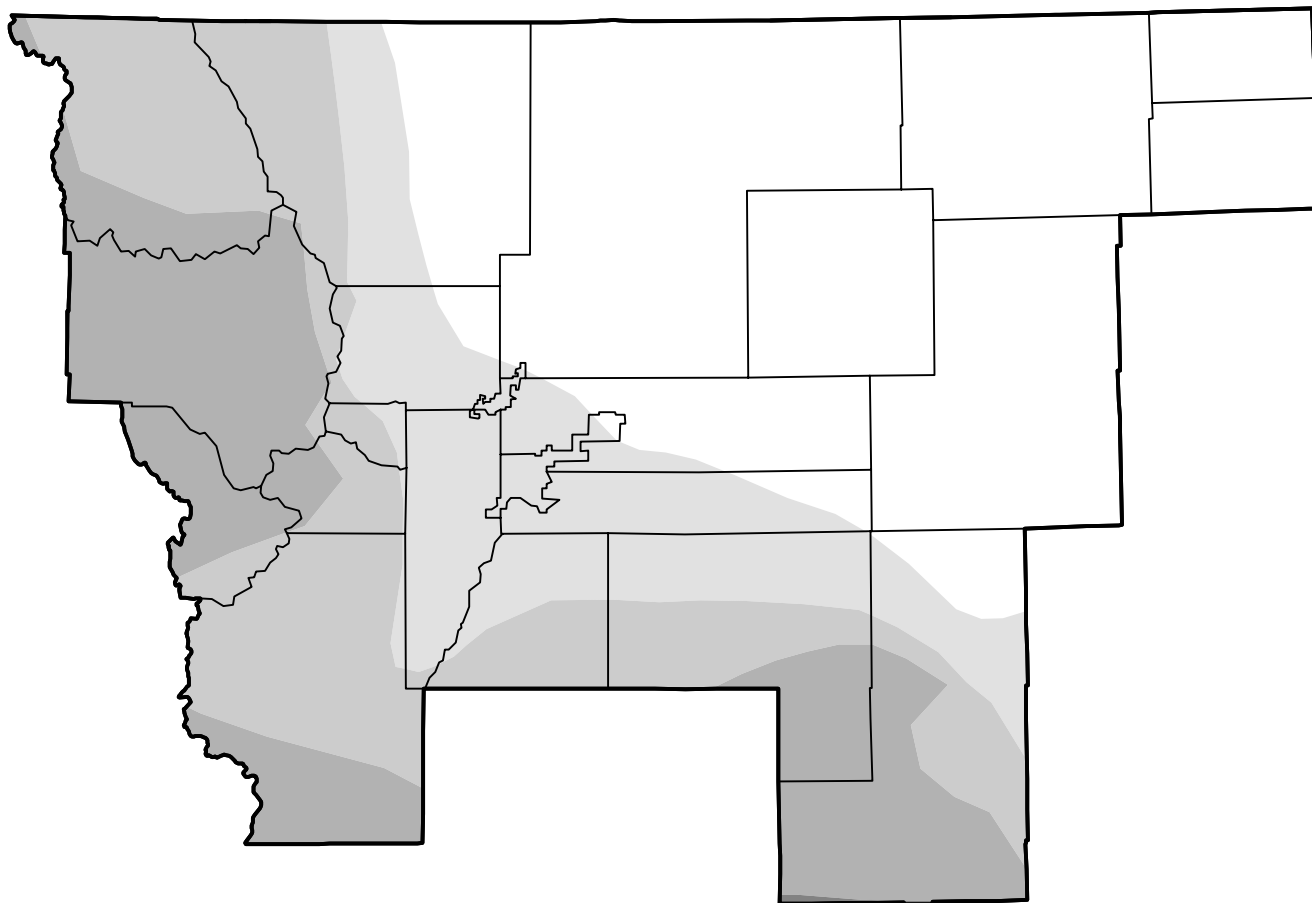

U.S. Drought Monitor Boulder, CO WFO

July 31, 2018
(Released Thursday, Aug. 2, 2018)
Valid 8 a.m. EDT

Intensity:

-  None
-  D0 Abnormally Dry
-  D1 Moderate Drought
-  D2 Severe Drought
-  D3 Extreme Drought
-  D4 Exceptional Drought

The Drought Monitor focuses on broad-scale conditions. Local conditions may vary. For more information on the Drought Monitor, go to <https://droughtmonitor.unl.edu/About.aspx>

Author:

Chris Fenimore
NCEI/NESDIS/NOAA