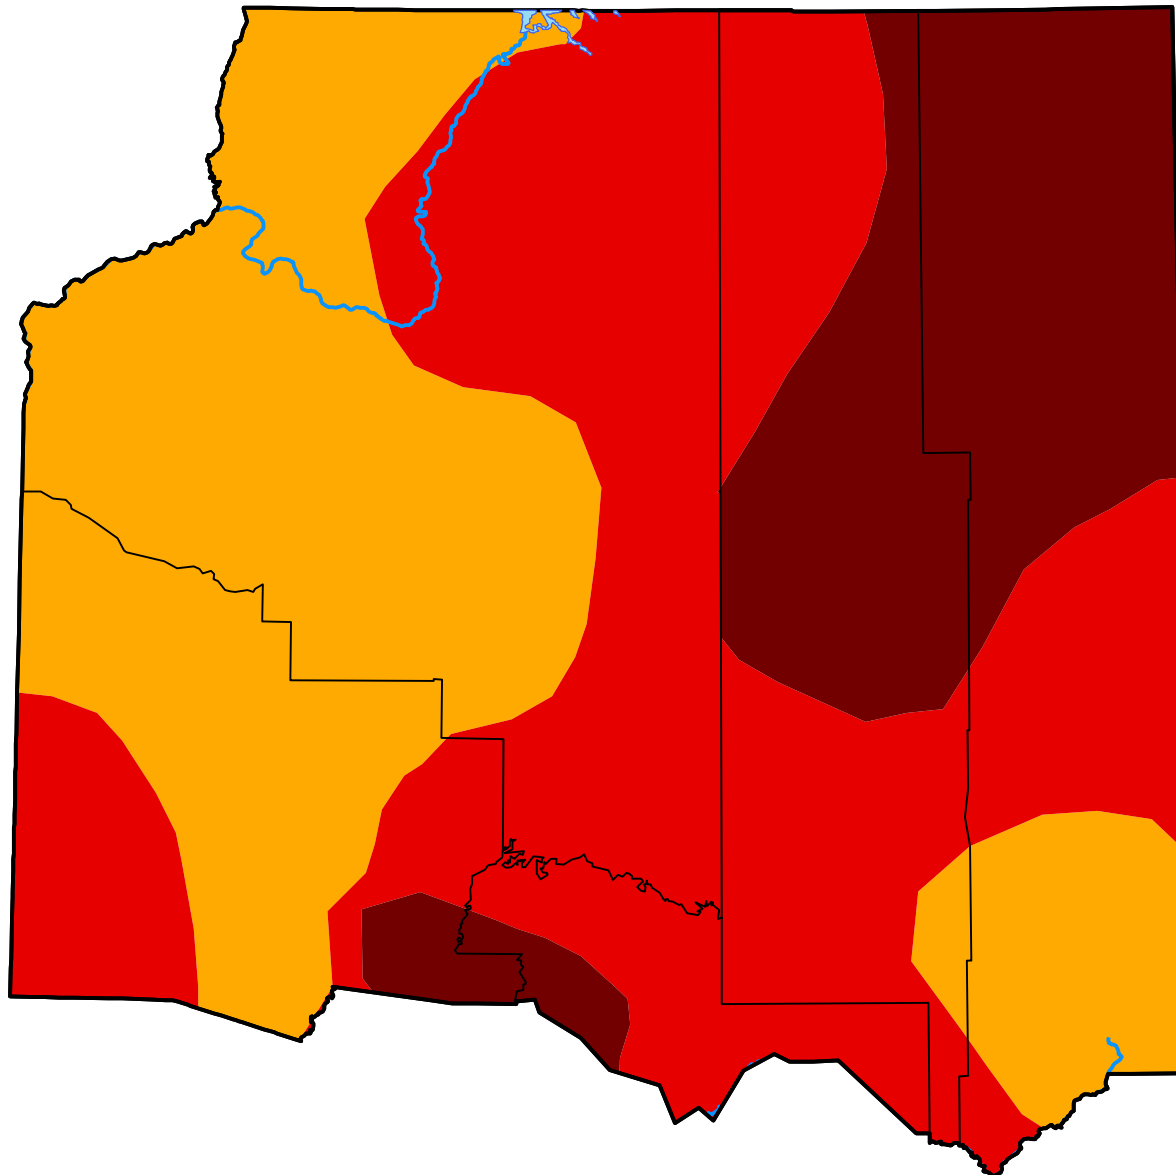

U.S. Drought Monitor Flagstaff, AZ WFO

July 31, 2018
(Released Thursday, Aug. 2, 2018)
Valid 8 a.m. EDT

Intensity:

-  None
-  D0 Abnormally Dry
-  D1 Moderate Drought
-  D2 Severe Drought
-  D3 Extreme Drought
-  D4 Exceptional Drought

The Drought Monitor focuses on broad-scale conditions. Local conditions may vary. For more information on the Drought Monitor, go to <https://droughtmonitor.unl.edu/About.aspx>

Author:

Chris Fenimore
NCEI/NESDIS/NOAA