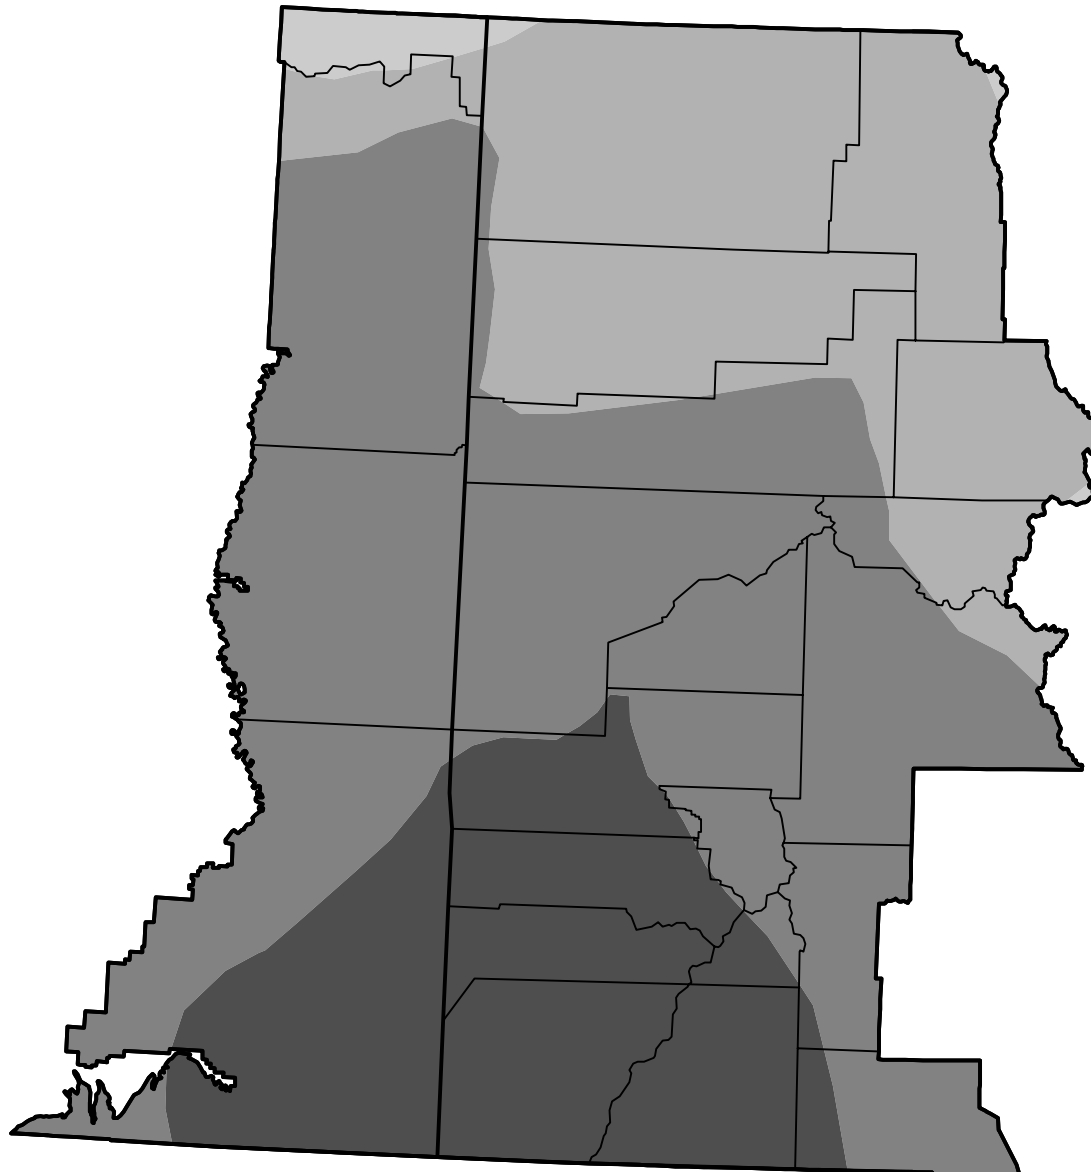

U.S. Drought Monitor
Grand Junction, CO WFO

July 31, 2018
(Released Thursday, Aug. 2, 2018)
Valid 8 a.m. EDT

Intensity:

-  None
-  D0 Abnormally Dry
-  D1 Moderate Drought
-  D2 Severe Drought
-  D3 Extreme Drought
-  D4 Exceptional Drought

The Drought Monitor focuses on broad-scale conditions. Local conditions may vary. For more information on the Drought Monitor, go to <https://droughtmonitor.unl.edu/About.aspx>

Author:

Chris Fenimore
NCEI/NESDIS/NOAA