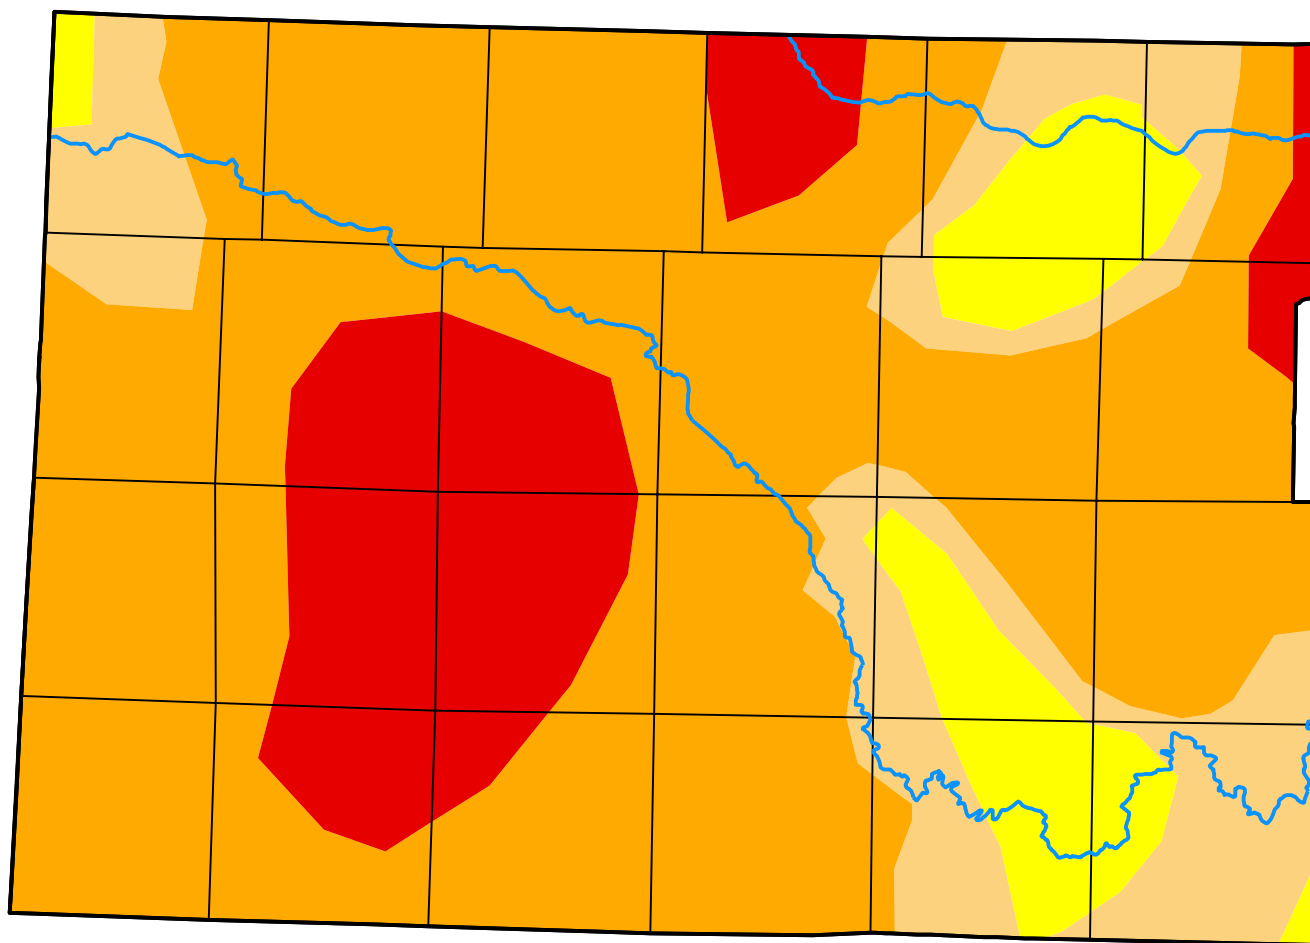

# U.S. Drought Monitor Lubbock, TX WFO

**July 31, 2018**  
(Released Thursday, Aug. 2, 2018)  
Valid 8 a.m. EDT

### Intensity:

-  None
-  D0 Abnormally Dry
-  D1 Moderate Drought
-  D2 Severe Drought
-  D3 Extreme Drought
-  D4 Exceptional Drought

*The Drought Monitor focuses on broad-scale conditions. Local conditions may vary. For more information on the Drought Monitor, go to <https://droughtmonitor.unl.edu/About.aspx>*