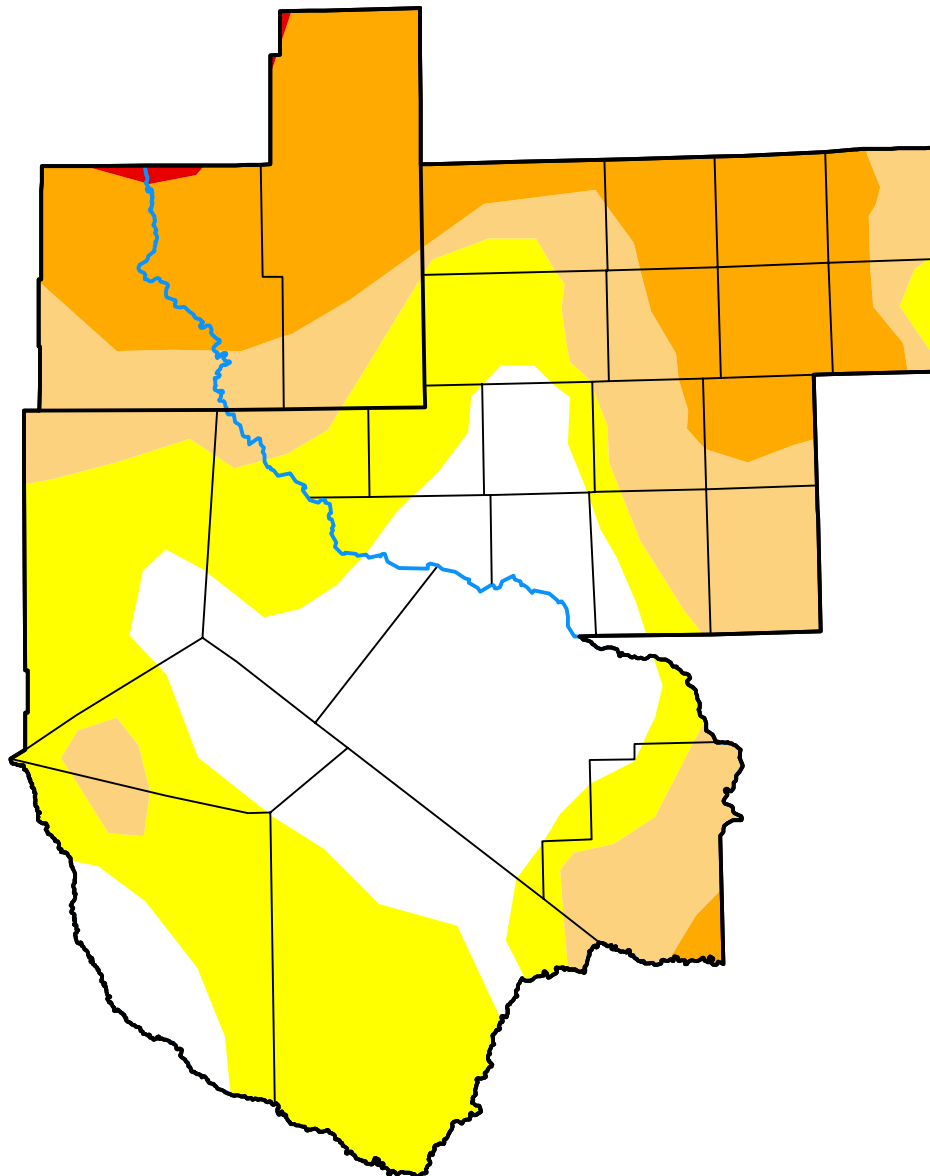

U.S. Drought Monitor

Midland/Odessa, TX WFO

July 31, 2018
(Released Thursday, Aug. 2, 2018)
Valid 8 a.m. EDT

Intensity:

- None
- D0 Abnormally Dry
- D1 Moderate Drought
- D2 Severe Drought
- D3 Extreme Drought
- D4 Exceptional Drought

The Drought Monitor focuses on broad-scale conditions. Local conditions may vary. For more information on the Drought Monitor, go to <https://droughtmonitor.unl.edu/About.aspx>

Author:

Chris Fenimore
NCEI/NESDIS/NOAA