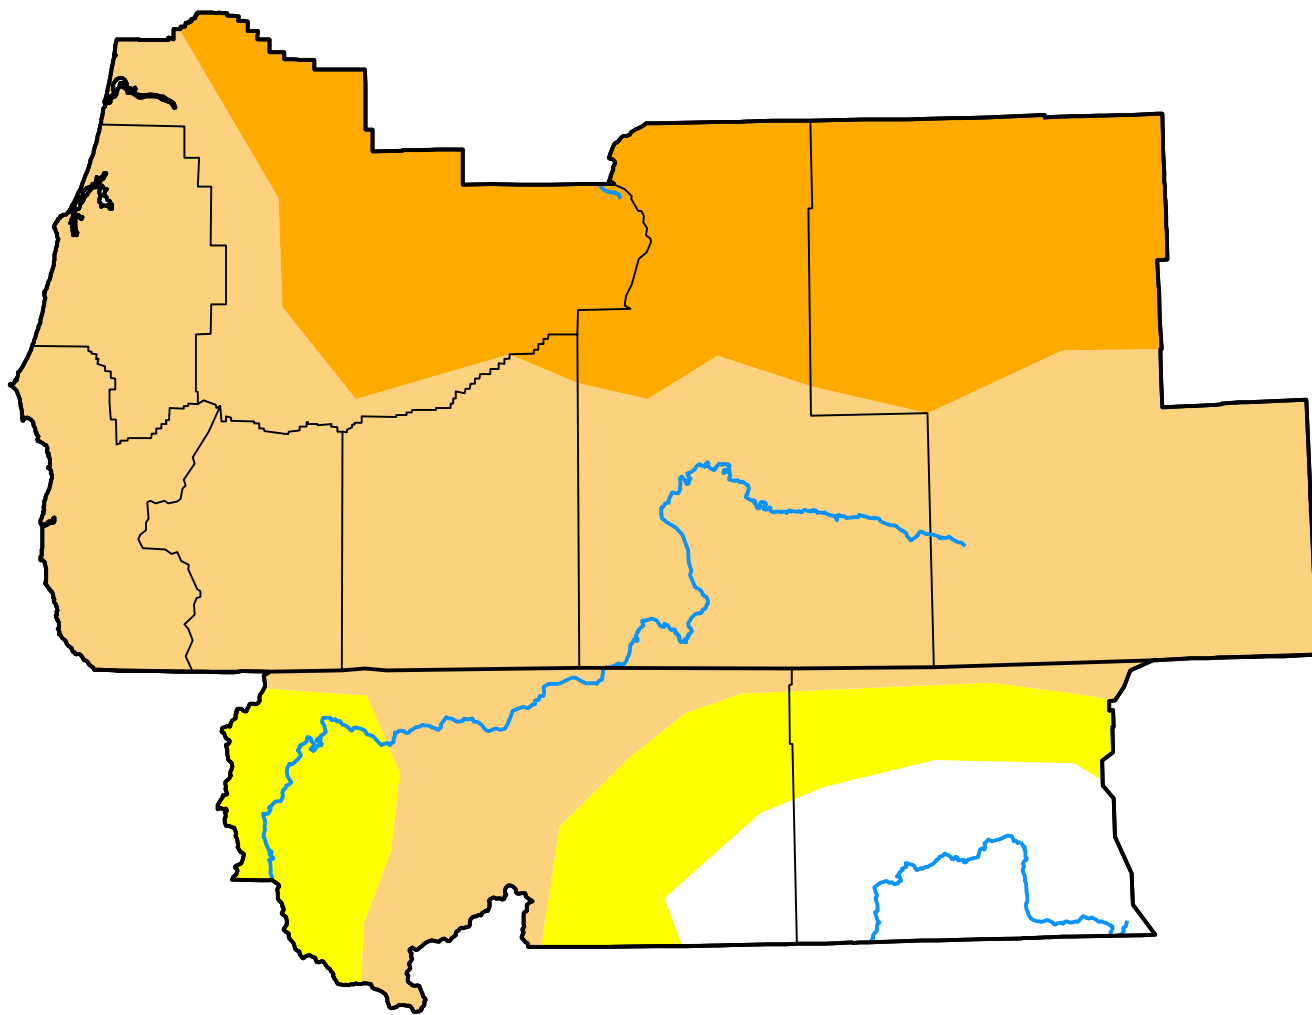

U.S. Drought Monitor Medford, OR WFO

July 31, 2018
(Released Thursday, Aug. 2, 2018)
Valid 8 a.m. EDT

Intensity:

-  None
-  D0 Abnormally Dry
-  D1 Moderate Drought
-  D2 Severe Drought
-  D3 Extreme Drought
-  D4 Exceptional Drought

The Drought Monitor focuses on broad-scale conditions. Local conditions may vary. For more information on the Drought Monitor, go to <https://droughtmonitor.unl.edu/About.aspx>

Author:

Chris Fenimore
NCEI/NESDIS/NOAA