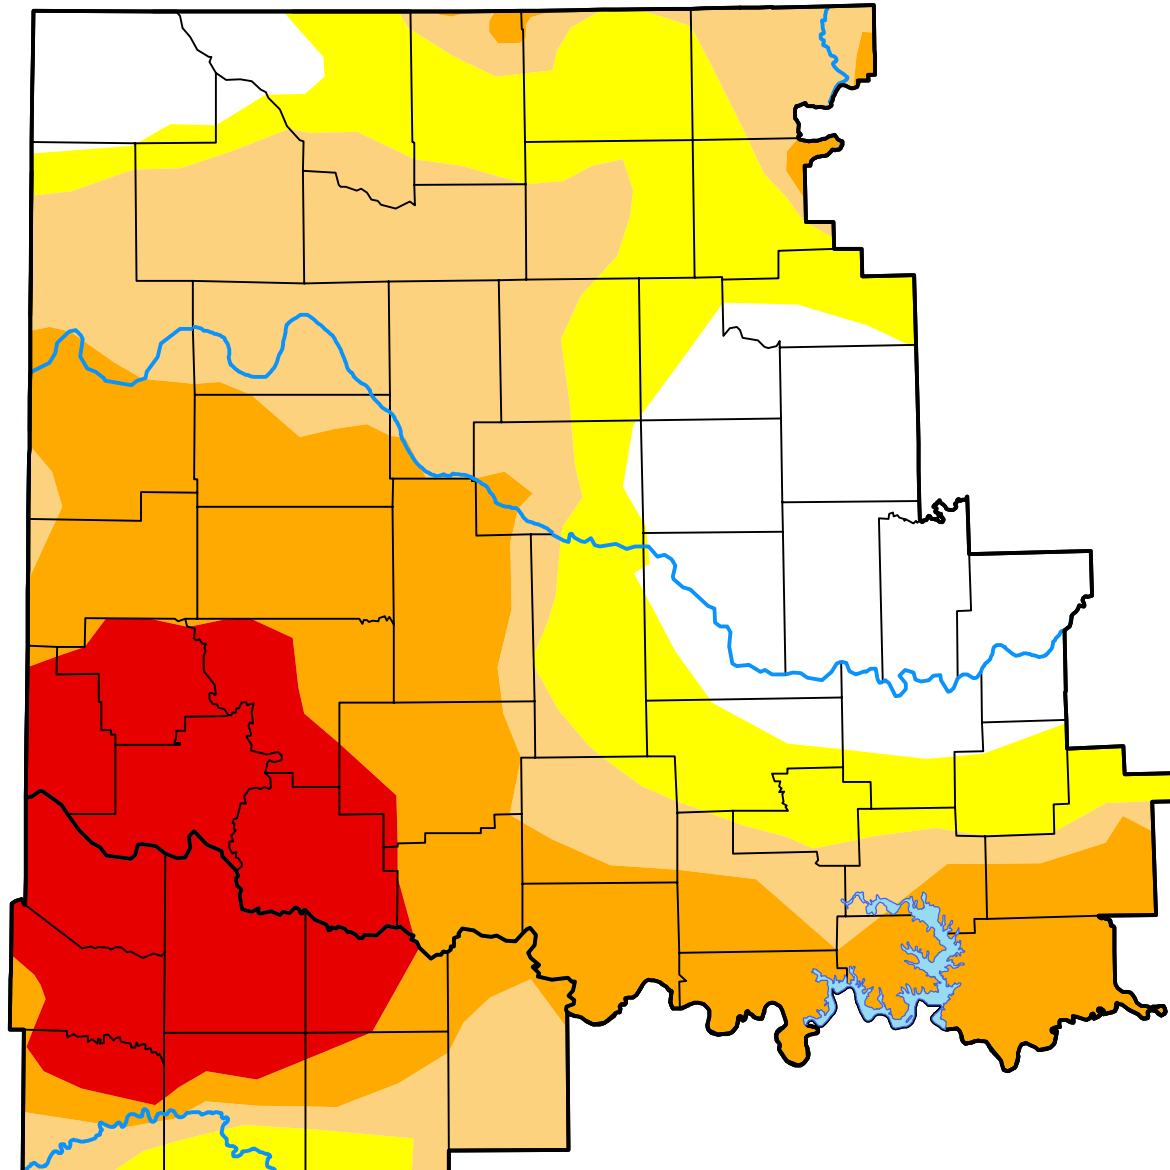

U.S. Drought Monitor

Norman, OK WFO

July 31, 2018
(Released Thursday, Aug. 2, 2018)
Valid 8 a.m. EDT

Intensity:

-  None
-  D0 Abnormally Dry
-  D1 Moderate Drought
-  D2 Severe Drought
-  D3 Extreme Drought
-  D4 Exceptional Drought

The Drought Monitor focuses on broad-scale conditions. Local conditions may vary. For more information on the Drought Monitor, go to <https://droughtmonitor.unl.edu/About.aspx>

Author:

Chris Fenimore
NCEI/NESDIS/NOAA