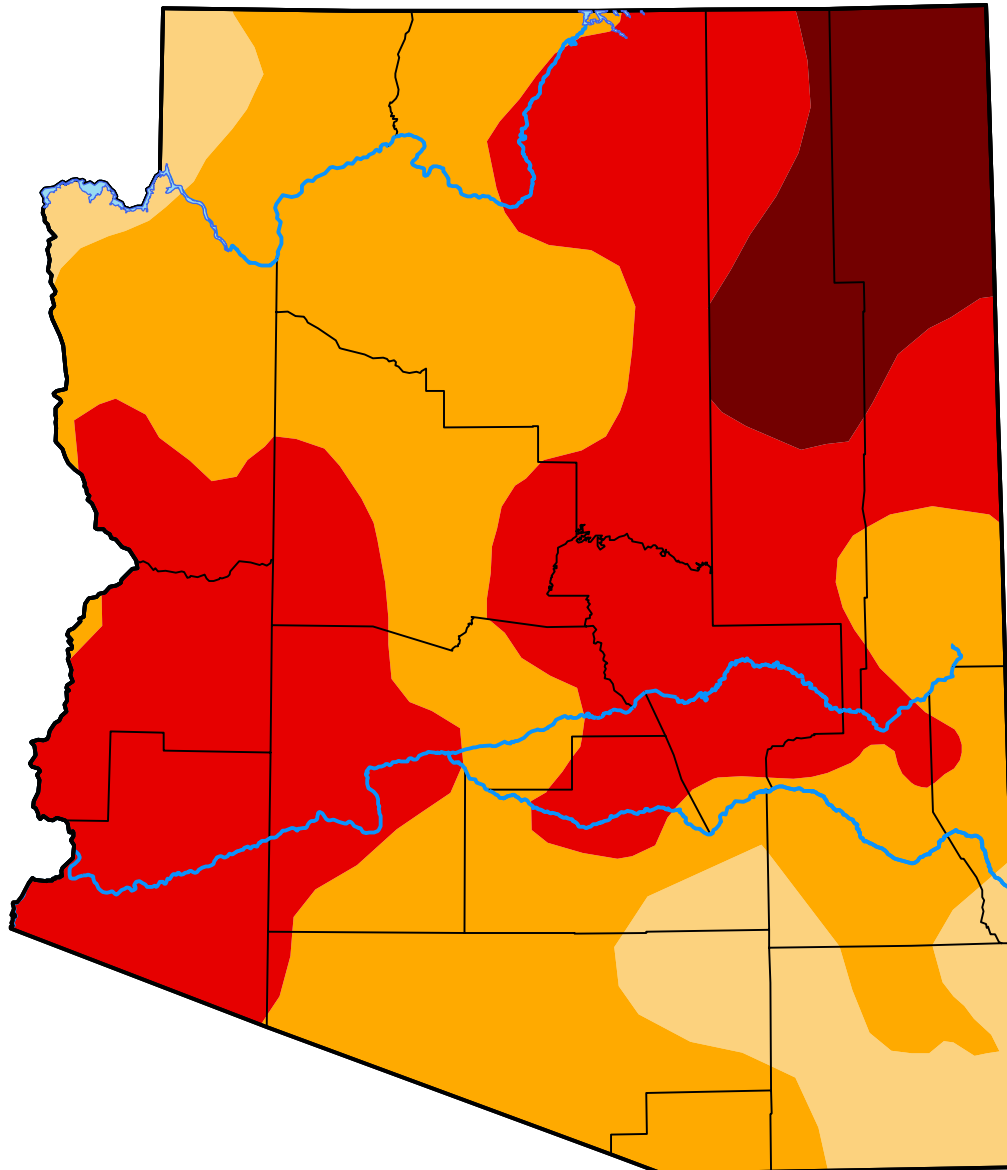

U.S. Drought Monitor Arizona

August 21, 2018
(Released Thursday, Aug. 23, 2018)
Valid 8 a.m. EDT

Intensity:

-  None
-  D0 Abnormally Dry
-  D1 Moderate Drought
-  D2 Severe Drought
-  D3 Extreme Drought
-  D4 Exceptional Drought

The Drought Monitor focuses on broad-scale conditions. Local conditions may vary. For more information on the Drought Monitor, go to <https://droughtmonitor.unl.edu/About.aspx>

Author:

Jessica Blunden
NCEI/NOAA