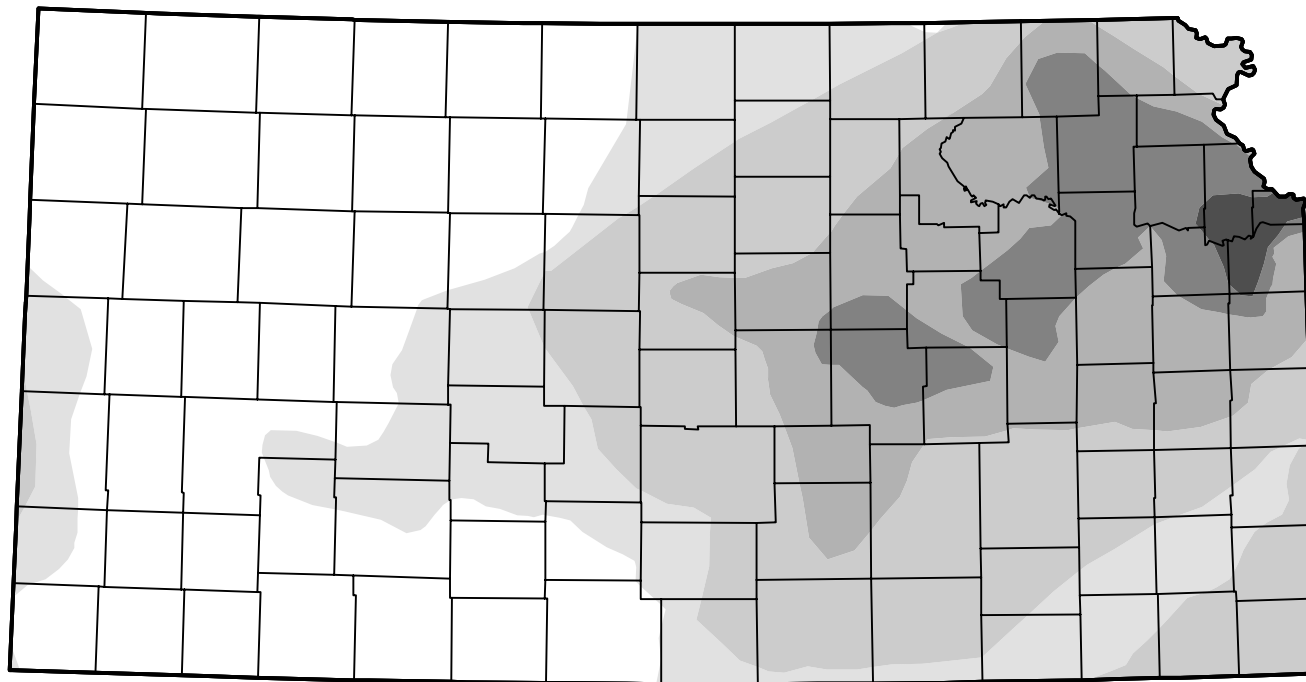

U.S. Drought Monitor

Kansas

August 21, 2018
(Released Thursday, Aug. 23, 2018)
Valid 8 a.m. EDT

Intensity:

-  None
-  D0 Abnormally Dry
-  D1 Moderate Drought
-  D2 Severe Drought
-  D3 Extreme Drought
-  D4 Exceptional Drought

The Drought Monitor focuses on broad-scale conditions. Local conditions may vary. For more information on the Drought Monitor, go to <https://droughtmonitor.unl.edu/About.aspx>

Author:

Jessica Blunden
NCEI/NOAA