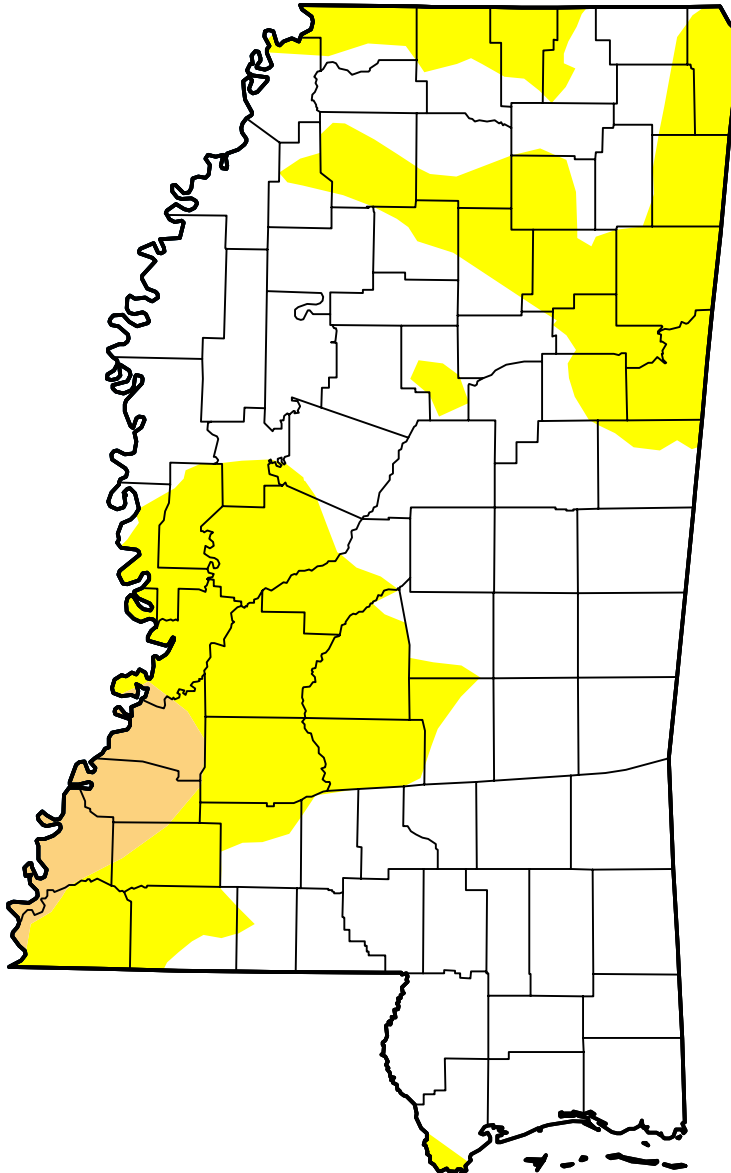

# U.S. Drought Monitor

## Mississippi

**August 21, 2018**  
(Released Thursday, Aug. 23, 2018)  
Valid 8 a.m. EDT

### Intensity:

-  None
-  D0 Abnormally Dry
-  D1 Moderate Drought
-  D2 Severe Drought
-  D3 Extreme Drought
-  D4 Exceptional Drought

*The Drought Monitor focuses on broad-scale conditions. Local conditions may vary. For more information on the Drought Monitor, go to <https://droughtmonitor.unl.edu/About.aspx>*