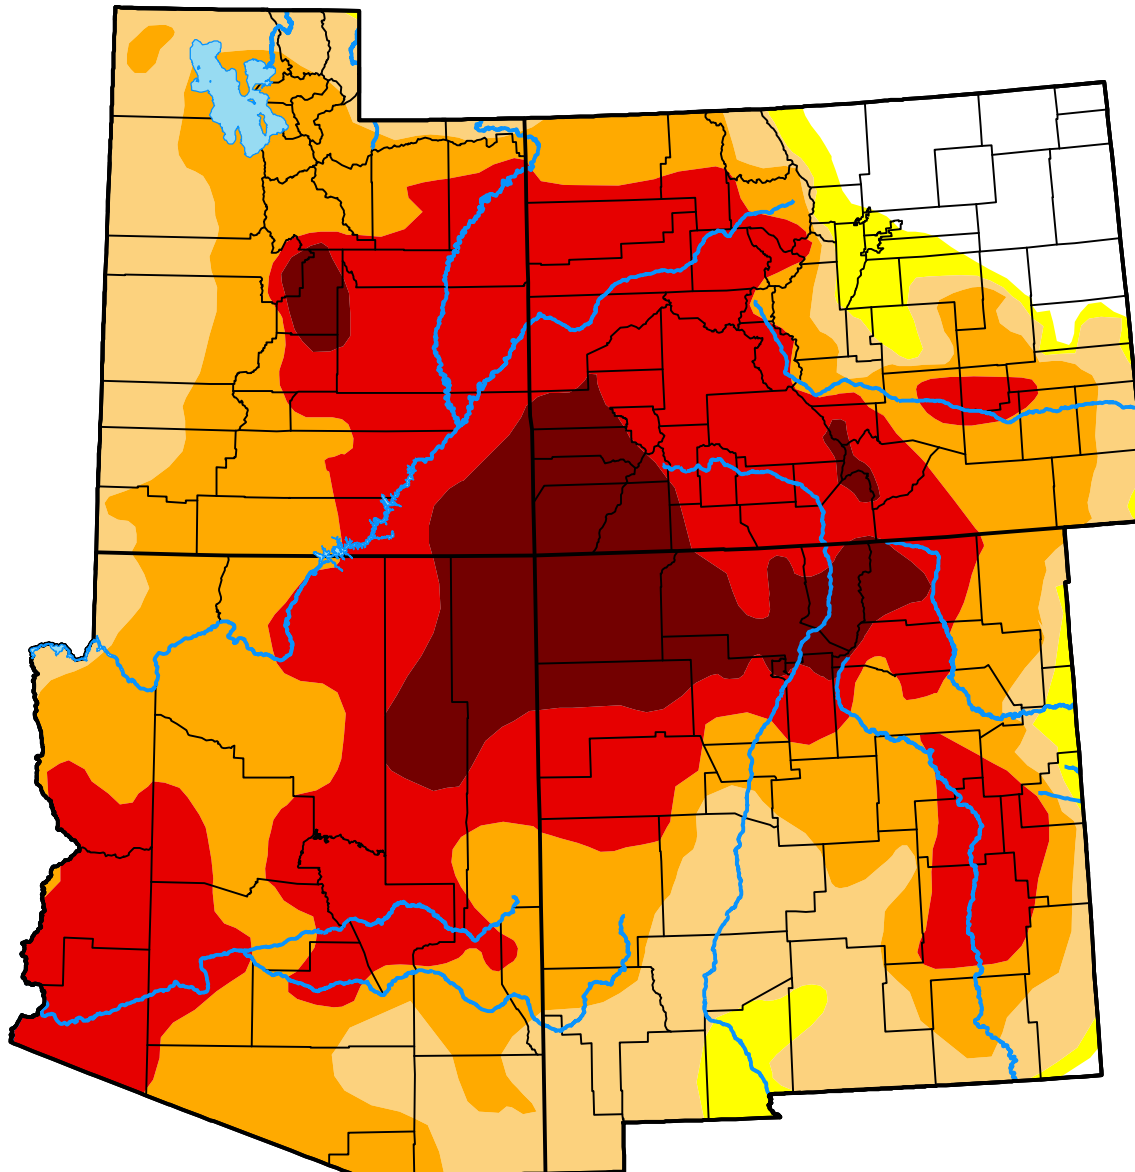

U.S. Drought Monitor Four Corners (States)

August 21, 2018
(Released Thursday, Aug. 23, 2018)
Valid 8 a.m. EDT

Intensity:

- None
- D0 Abnormally Dry
- D1 Moderate Drought
- D2 Severe Drought
- D3 Extreme Drought
- D4 Exceptional Drought

The Drought Monitor focuses on broad-scale conditions. Local conditions may vary. For more information on the Drought Monitor, go to <https://droughtmonitor.unl.edu/About.aspx>

Author:

Jessica Blunden
NCEI/NOAA