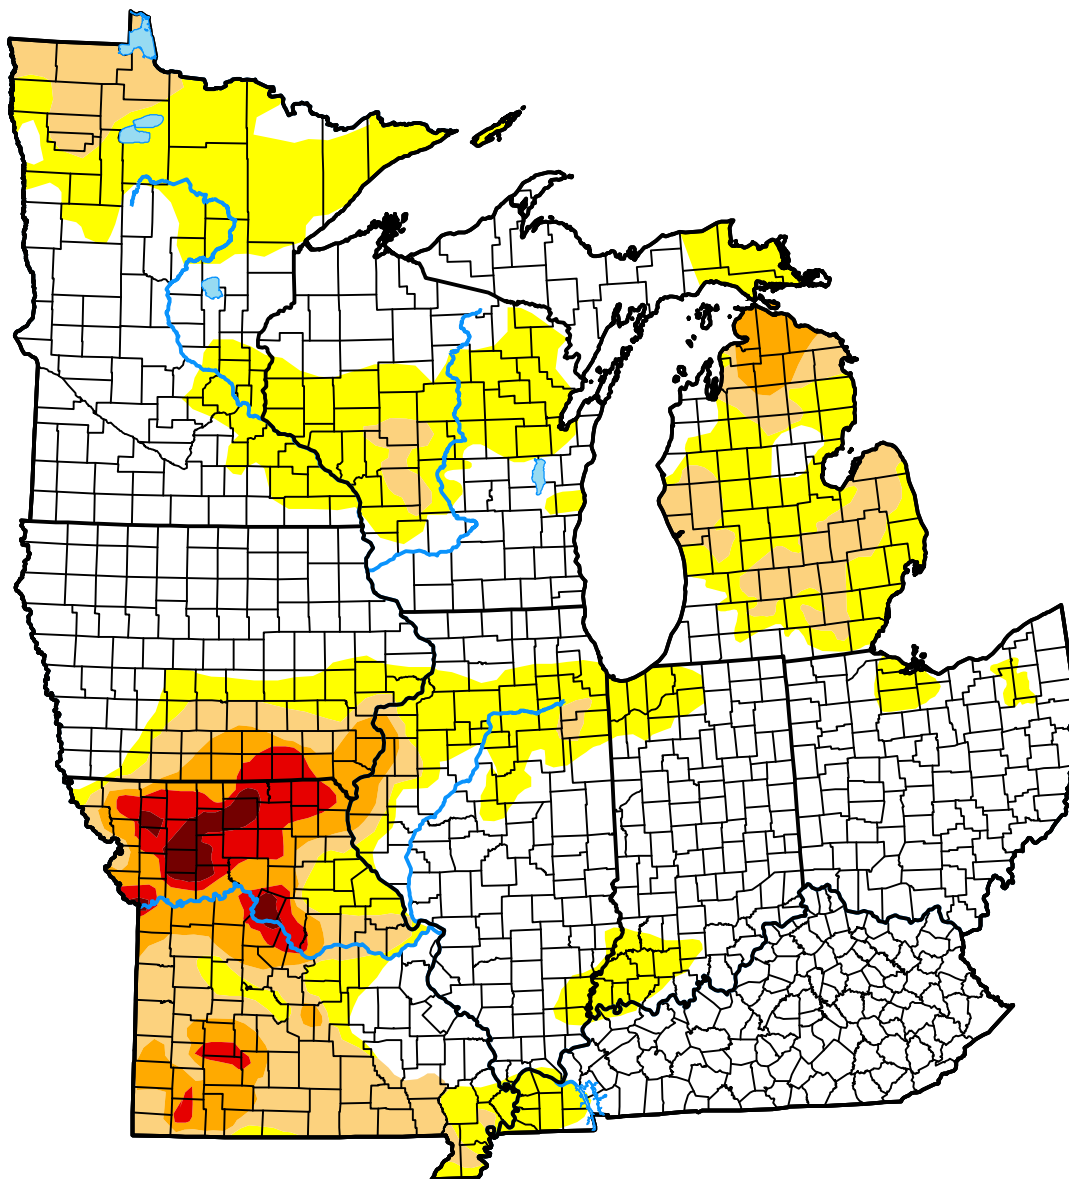

U.S. Drought Monitor Midwest

August 21, 2018
(Released Thursday, Aug. 23, 2018)
Valid 8 a.m. EDT

Intensity:

-  None
-  D0 Abnormally Dry
-  D1 Moderate Drought
-  D2 Severe Drought
-  D3 Extreme Drought
-  D4 Exceptional Drought

The Drought Monitor focuses on broad-scale conditions. Local conditions may vary. For more information on the Drought Monitor, go to <https://droughtmonitor.unl.edu/About.aspx>

Author:

Jessica Blunden
NCEI/NOAA