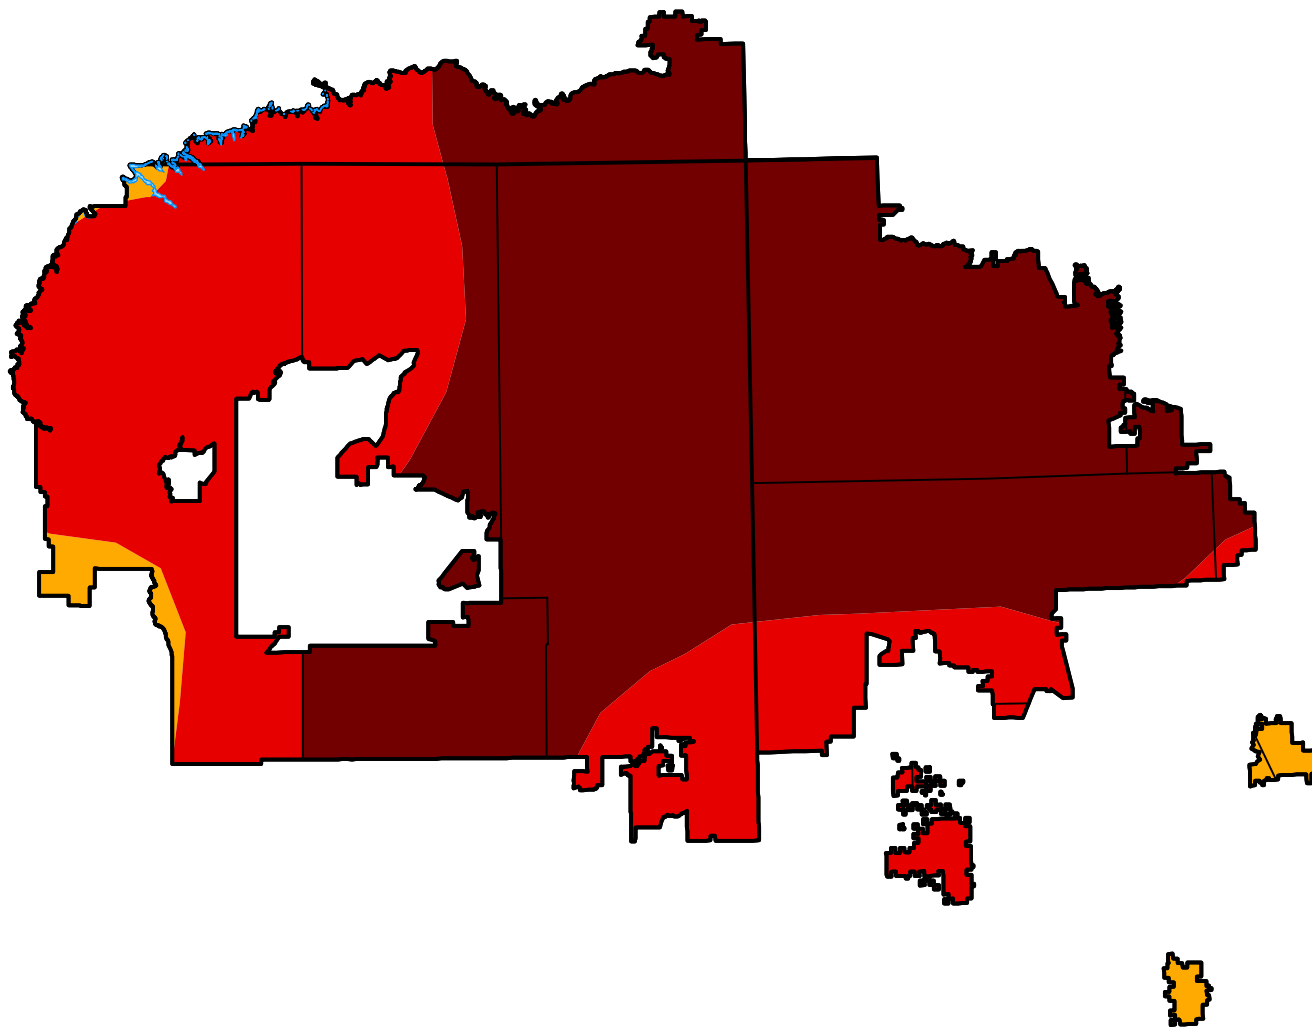

# U.S. Drought Monitor

## Navajo

**August 21, 2018**  
(Released Thursday, Aug. 23, 2018)  
Valid 8 a.m. EDT