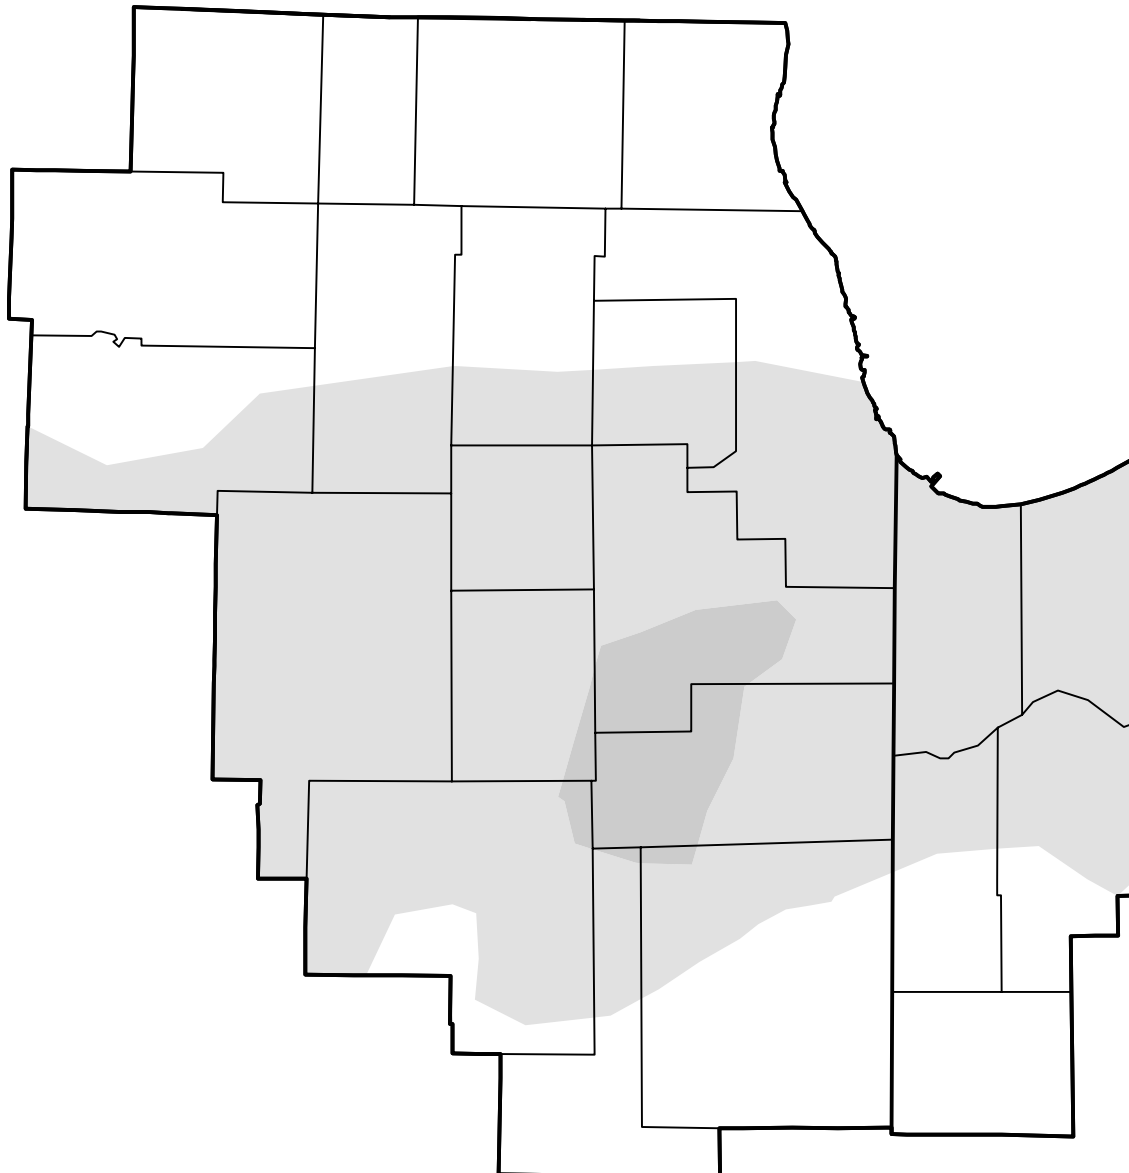

# U.S. Drought Monitor Chicago, IL WFO

**August 21, 2018**  
(Released Thursday, Aug. 23, 2018)  
Valid 8 a.m. EDT

### Intensity:

-  None
-  D0 Abnormally Dry
-  D1 Moderate Drought
-  D2 Severe Drought
-  D3 Extreme Drought
-  D4 Exceptional Drought

*The Drought Monitor focuses on broad-scale conditions. Local conditions may vary. For more information on the Drought Monitor, go to <https://droughtmonitor.unl.edu/About.aspx>*