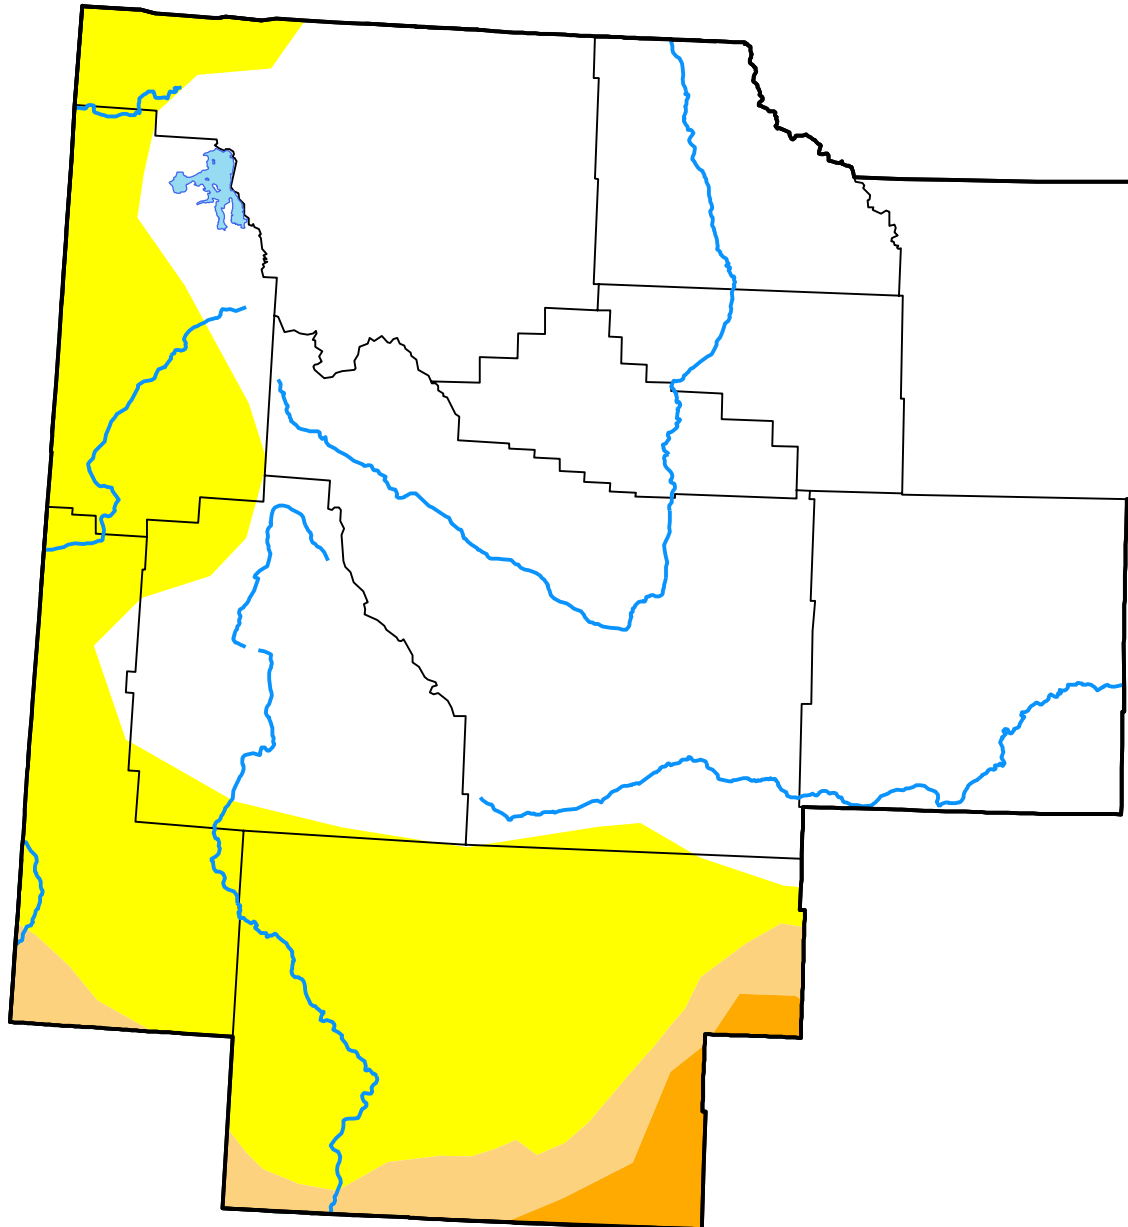

U.S. Drought Monitor

Riverton, WY WFO

August 21, 2018
 (Released Thursday, Aug. 23, 2018)
 Valid 8 a.m. EDT

Drought Conditions (Percent Area)

	None	D0	D1	D2	D3	D4
Current	66.25	28.39	3.76	1.60	0.00	0.00
Last Week <i>08-16-2018</i>	75.05	19.58	3.76	1.60	0.00	0.00
3 Months Ago <i>05-24-2018</i>	86.39	10.58	3.03	0.00	0.00	0.00
Start of Calendar Year <i>01-04-2018</i>	91.26	8.74	0.00	0.00	0.00	0.00
Start of Water Year <i>09-28-2017</i>	90.93	9.07	0.00	0.00	0.00	0.00
One Year Ago <i>08-24-2017</i>	90.67	9.33	0.00	0.00	0.00	0.00

Intensity:

- None
- D0 Abnormally Dry
- D1 Moderate Drought
- D2 Severe Drought
- D3 Extreme Drought
- D4 Exceptional Drought

The Drought Monitor focuses on broad-scale conditions. Local conditions may vary. For more information on the Drought Monitor, go to <https://droughtmonitor.unl.edu/About.aspx>