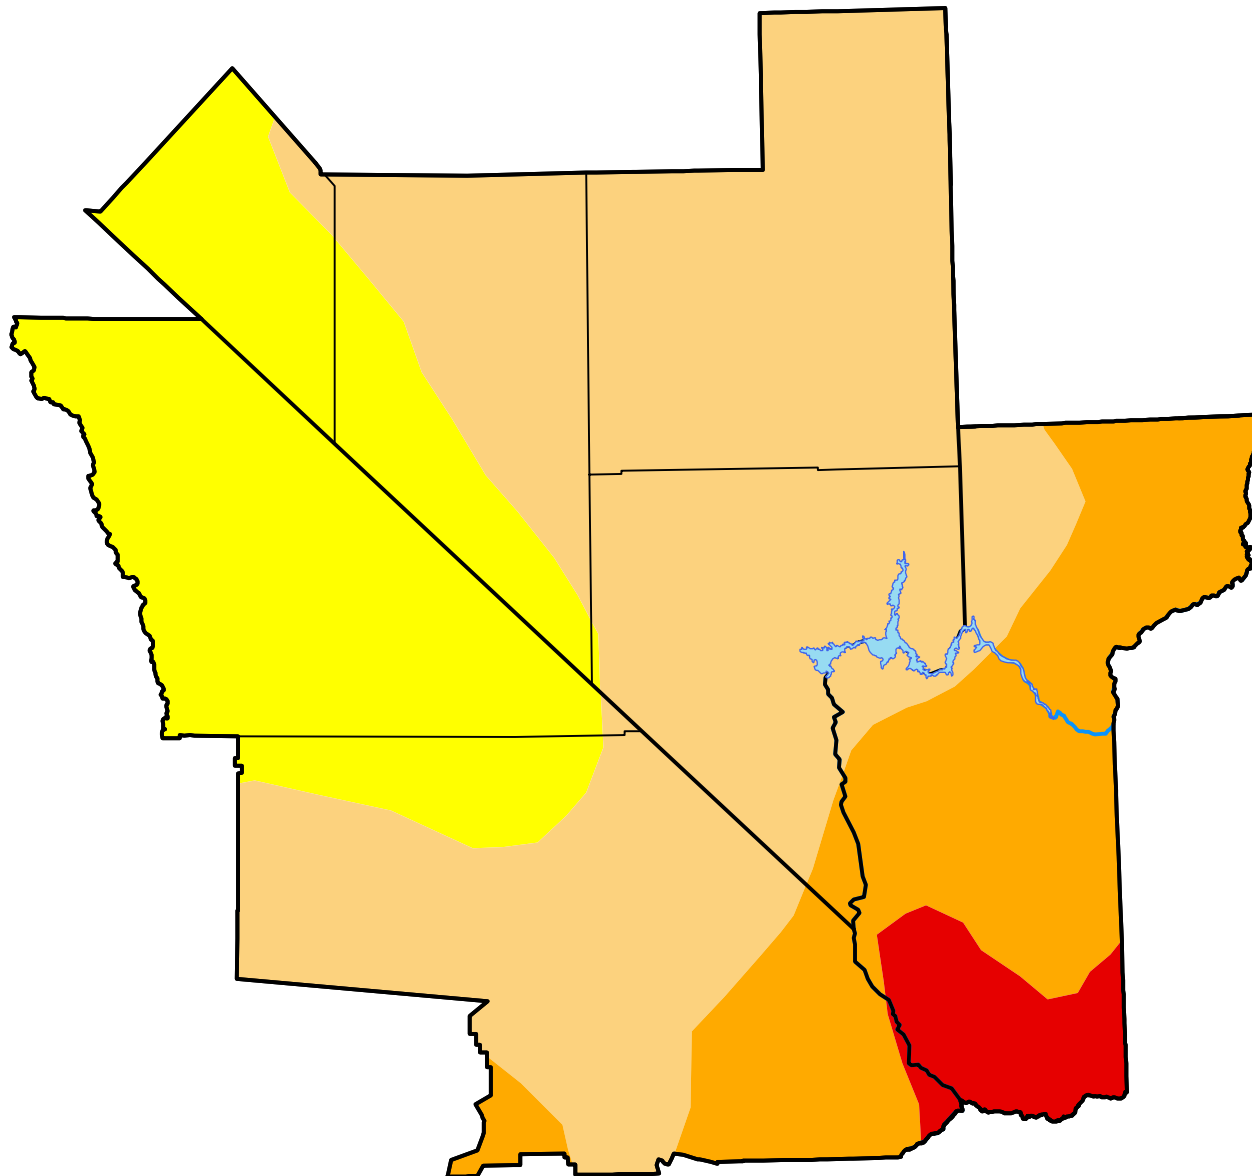

U.S. Drought Monitor Las Vegas, NV WFO

August 21, 2018
(Released Thursday, Aug. 23, 2018)
Valid 8 a.m. EDT

Intensity:

-  None
-  D0 Abnormally Dry
-  D1 Moderate Drought
-  D2 Severe Drought
-  D3 Extreme Drought
-  D4 Exceptional Drought

The Drought Monitor focuses on broad-scale conditions. Local conditions may vary. For more information on the Drought Monitor, go to <https://droughtmonitor.unl.edu/About.aspx>

Author:

Jessica Blunden
NCEI/NOAA