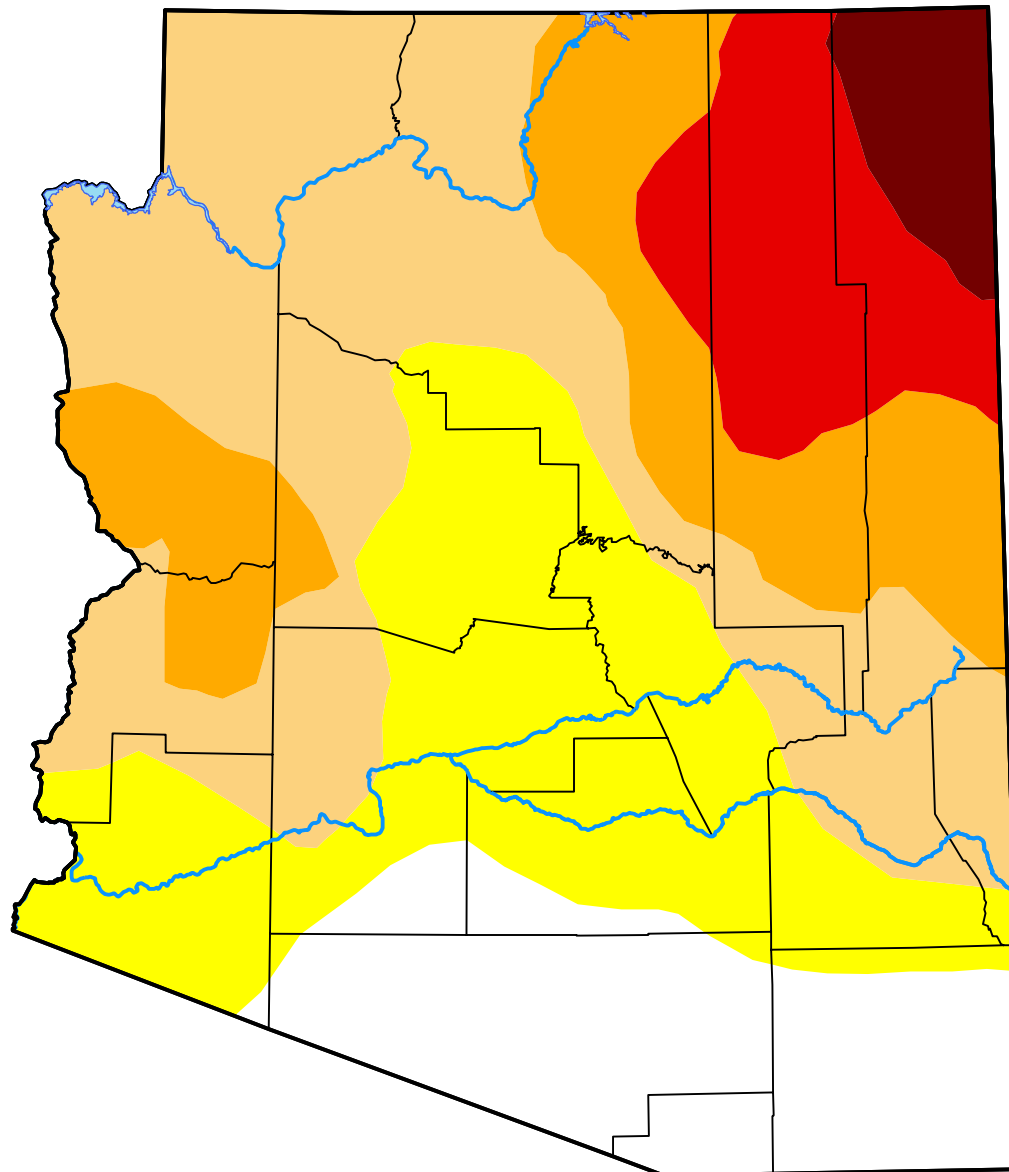

U.S. Drought Monitor Arizona

January 15, 2019
(Released Thursday, Jan. 17, 2019)
Valid 7 a.m. EST

Intensity:

-  None
-  D0 Abnormally Dry
-  D1 Moderate Drought
-  D2 Severe Drought
-  D3 Extreme Drought
-  D4 Exceptional Drought

The Drought Monitor focuses on broad-scale conditions. Local conditions may vary. For more information on the Drought Monitor, go to <https://droughtmonitor.unl.edu/About.aspx>

Author:

Brad Pugh
CPC/NOAA