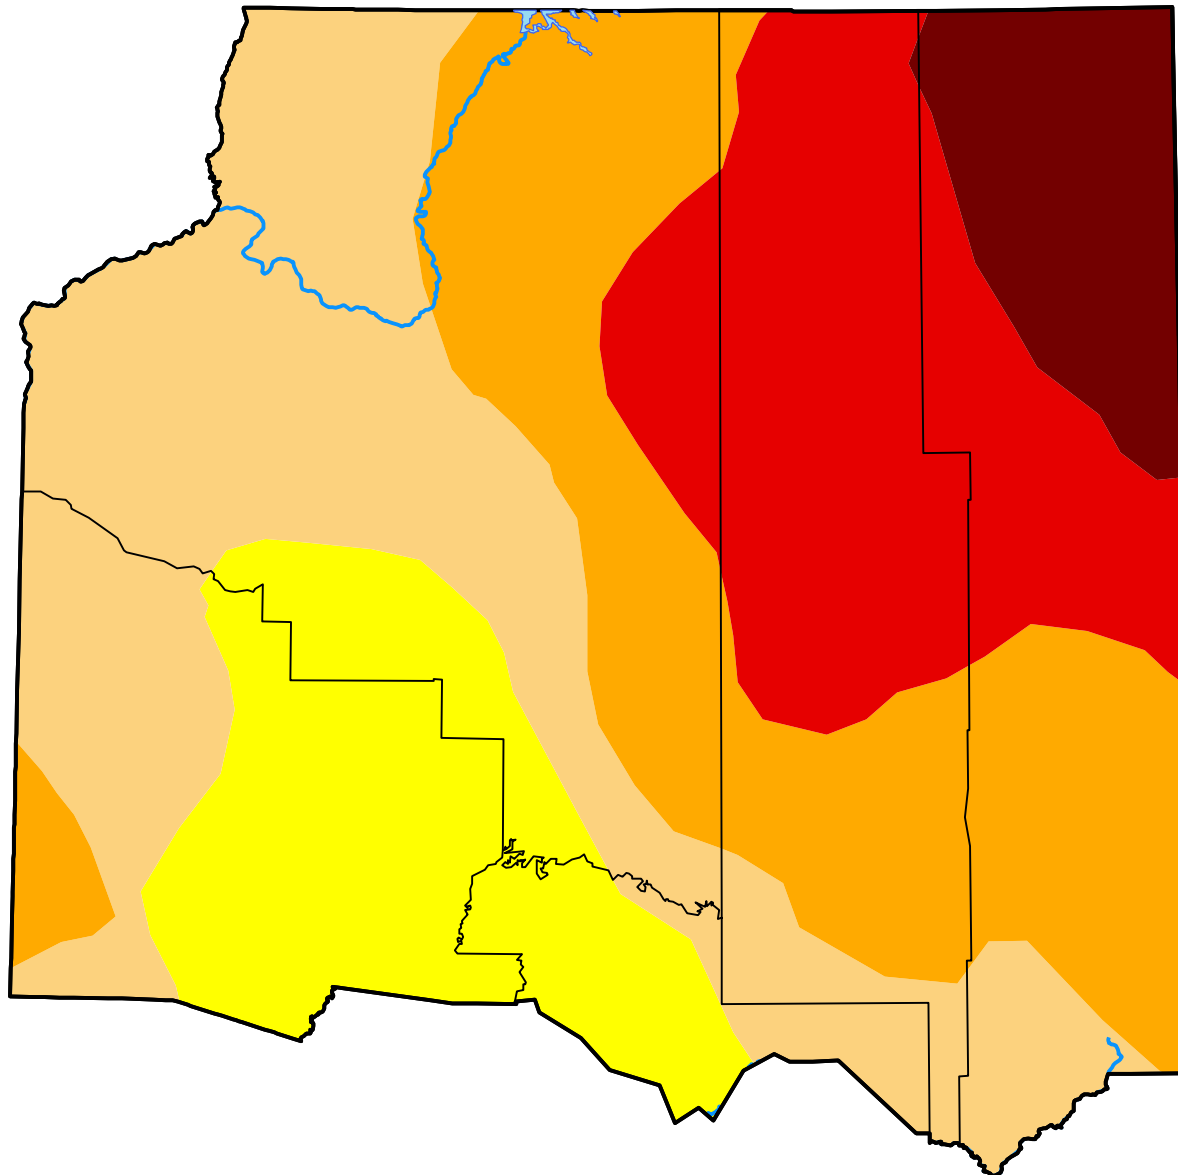

U.S. Drought Monitor Flagstaff, AZ WFO

January 15, 2019
(Released Thursday, Jan. 17, 2019)
Valid 7 a.m. EST

Intensity:

-  None
-  D0 Abnormally Dry
-  D1 Moderate Drought
-  D2 Severe Drought
-  D3 Extreme Drought
-  D4 Exceptional Drought

The Drought Monitor focuses on broad-scale conditions. Local conditions may vary. For more information on the Drought Monitor, go to <https://droughtmonitor.unl.edu/About.aspx>

Author:

Brad Pugh
CPC/NOAA