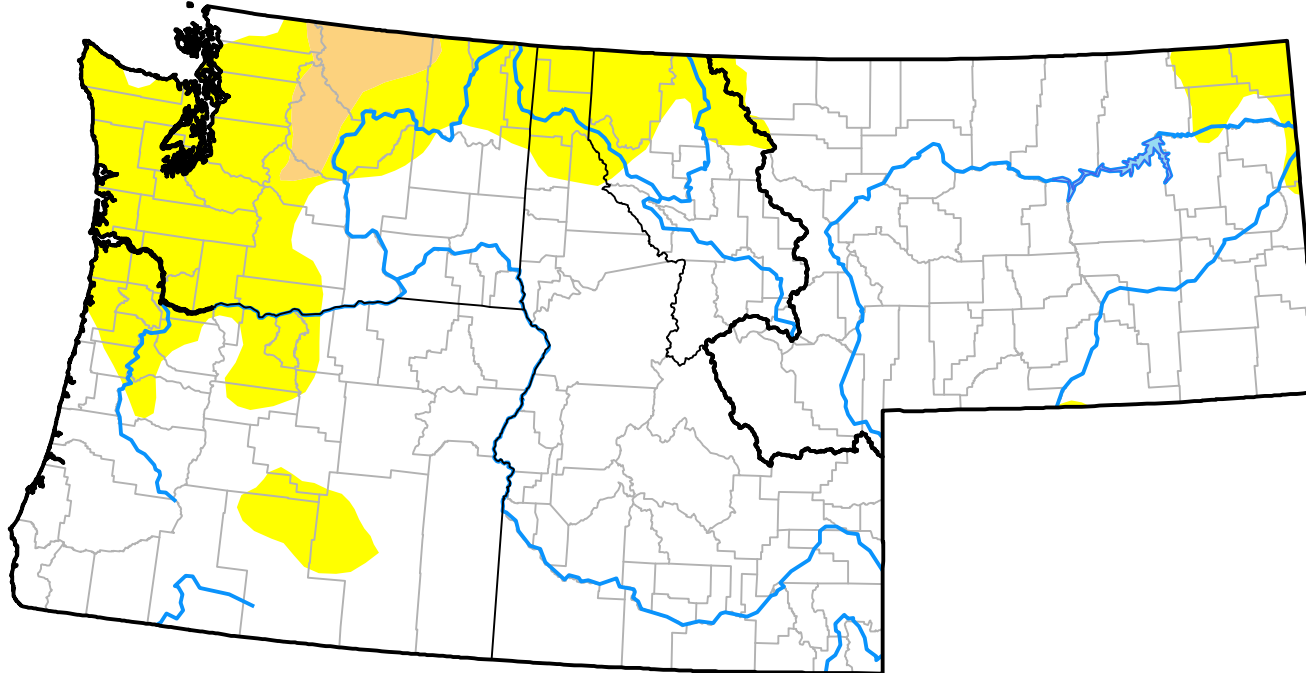

Northwest RDEWS and Surrounding Areas

10:00 a.m. EDT

Intensity:

-  None
-  D0 Abnormally Dry
-  D1 Moderate Drought
-  D2 Severe Drought
-  D3 Extreme Drought
-  D4 Exceptional Drought

The Drought Monitor focuses on broad-scale conditions. Local conditions may vary. For more information on the Drought Monitor, go to <https://droughtmonitor.unl.edu/About.aspx>