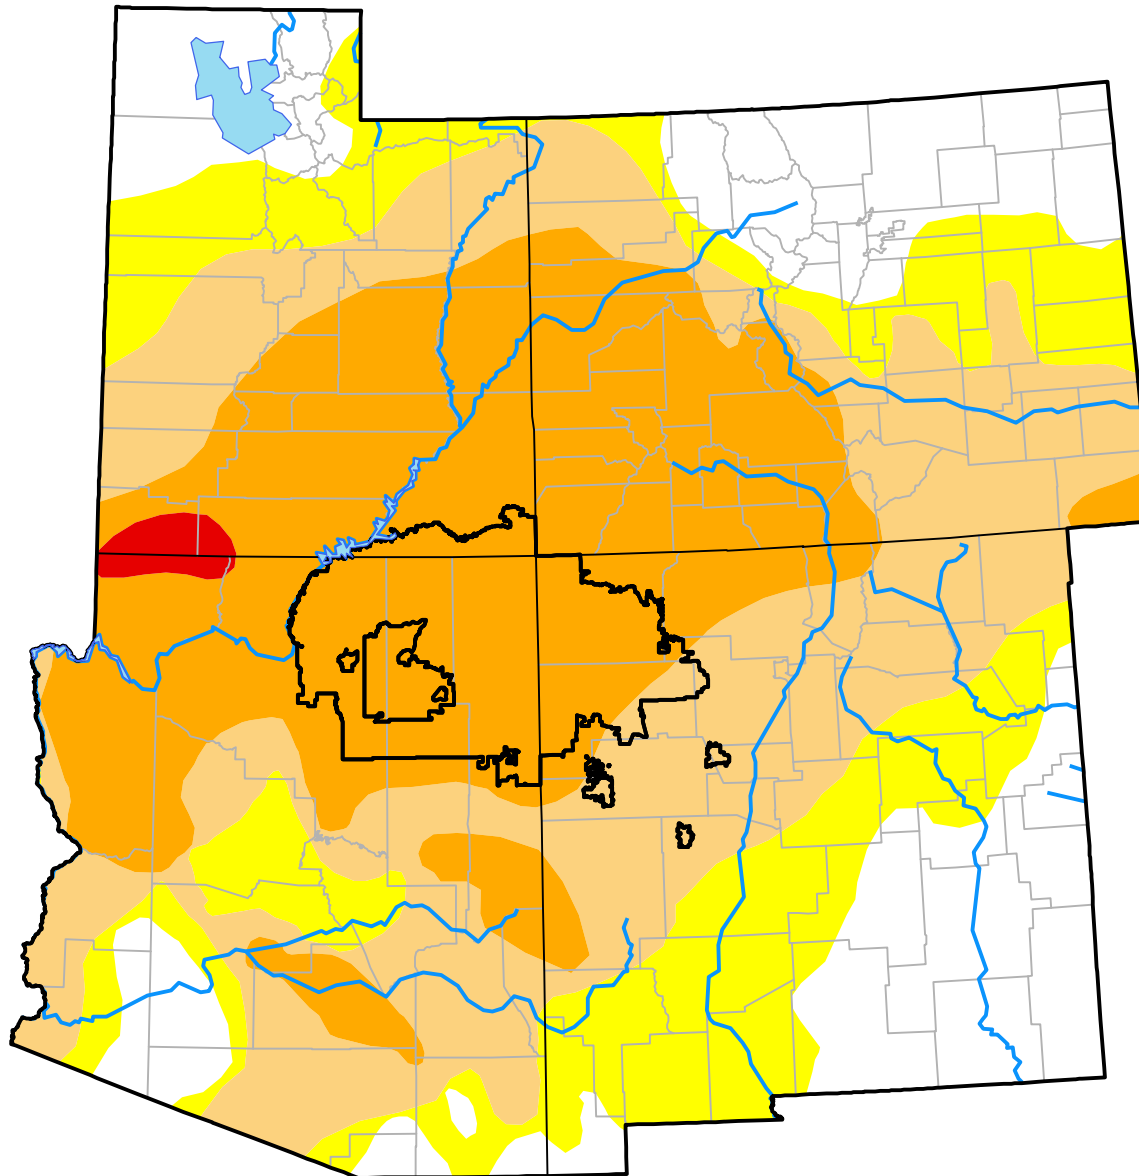

Wyo RDEWS and Surrounding Areas

(Released Thursday, Nov. 21, 2019)

Valid 7 a.m. EST

Intensity:

-  None
-  D0 Abnormally Dry
-  D1 Moderate Drought
-  D2 Severe Drought
-  D3 Extreme Drought
-  D4 Exceptional Drought

The Drought Monitor focuses on broad-scale conditions. Local conditions may vary. For more information on the Drought Monitor, go to <https://droughtmonitor.unl.edu/About.aspx>

Author:

Brad Rippey
U.S. Department of Agriculture