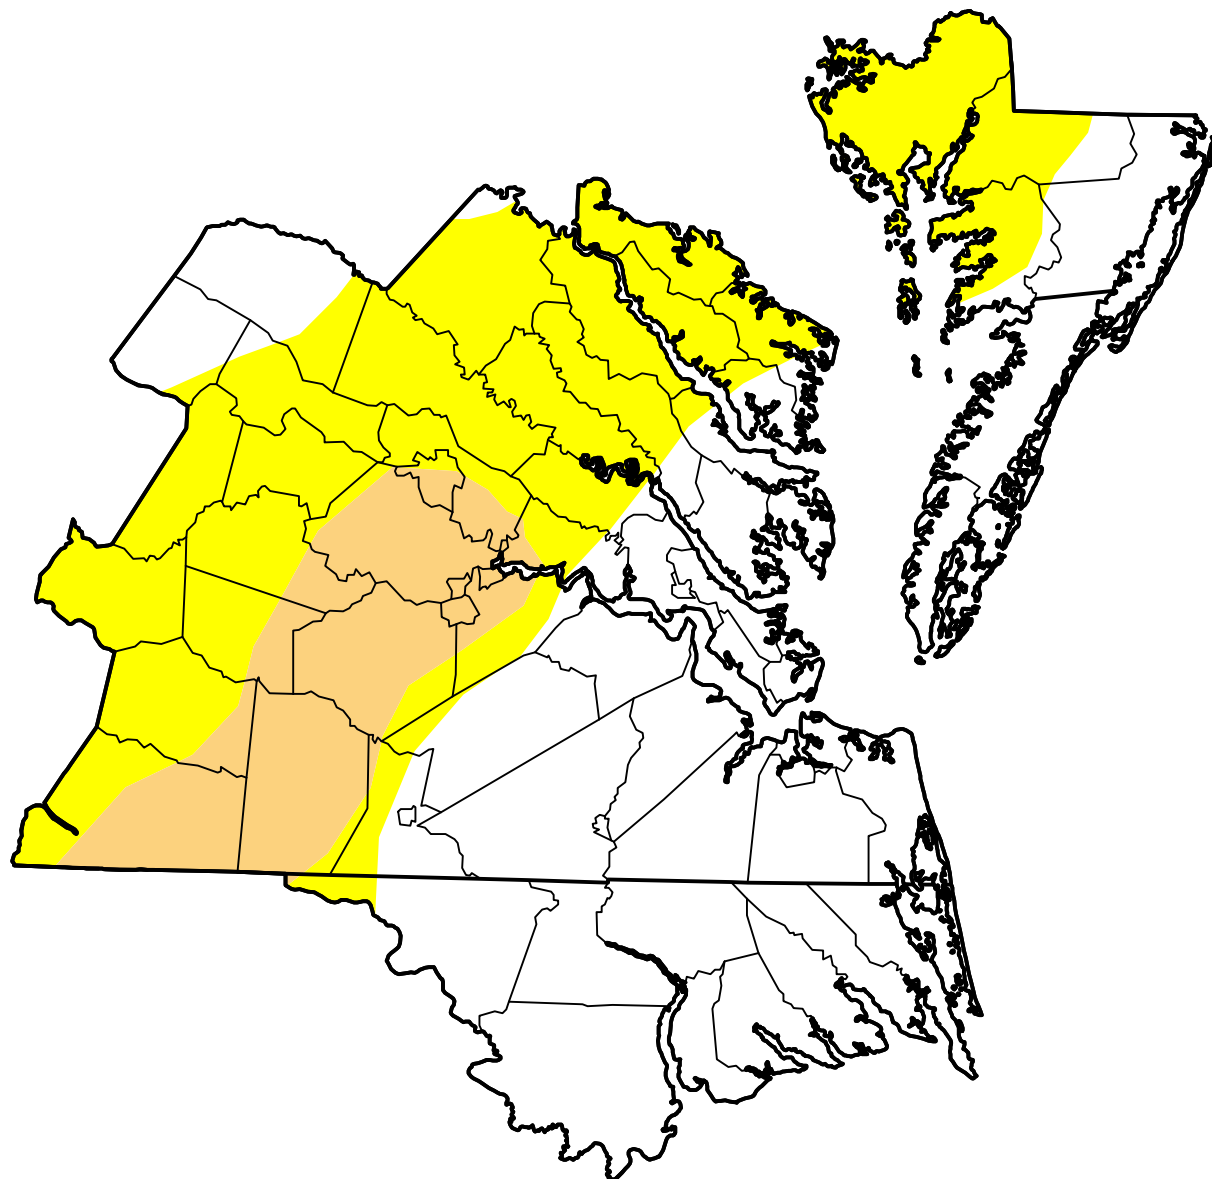

U.S. Drought Monitor

Wakefield, VA WFO

November 19, 2019
(Released Thursday, Nov. 21, 2019)
Valid 7 a.m. EST

Intensity:

-  None
-  D0 Abnormally Dry
-  D1 Moderate Drought
-  D2 Severe Drought
-  D3 Extreme Drought
-  D4 Exceptional Drought

The Drought Monitor focuses on broad-scale conditions. Local conditions may vary. For more information on the Drought Monitor, go to <https://droughtmonitor.unl.edu/About.aspx>

Author:

Brad Rippey
U.S. Department of Agriculture