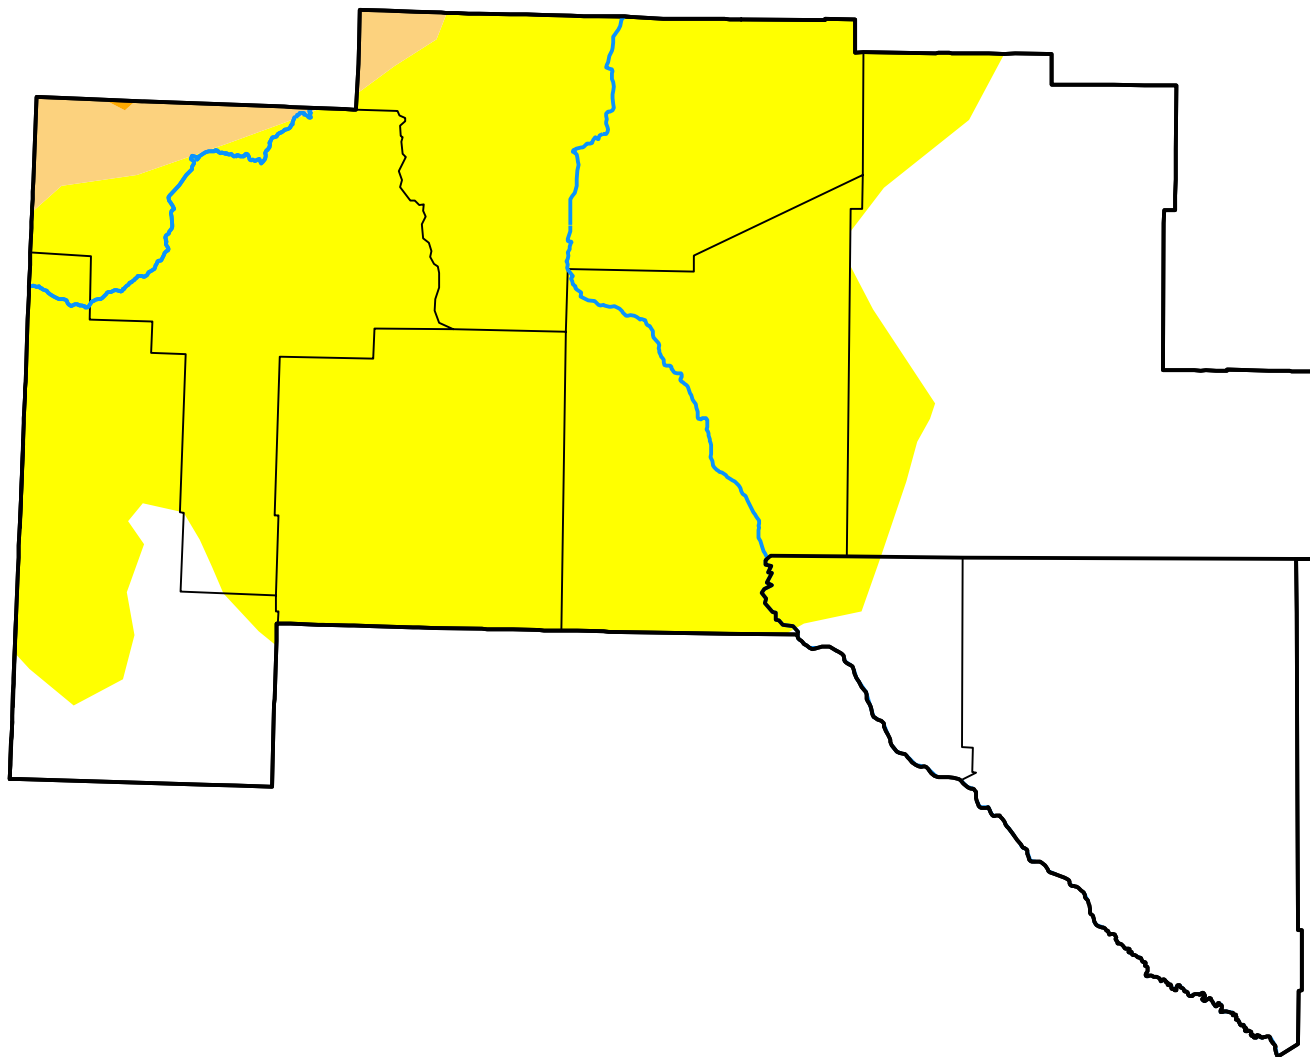

U.S. Drought Monitor El Paso, TX WFO

November 19, 2019
(Released Thursday, Nov. 21, 2019)
Valid 7 a.m. EST

Intensity:

-  None
-  D0 Abnormally Dry
-  D1 Moderate Drought
-  D2 Severe Drought
-  D3 Extreme Drought
-  D4 Exceptional Drought

The Drought Monitor focuses on broad-scale conditions. Local conditions may vary. For more information on the Drought Monitor, go to <https://droughtmonitor.unl.edu/About.aspx>

Author:

Brad Rippey
U.S. Department of Agriculture