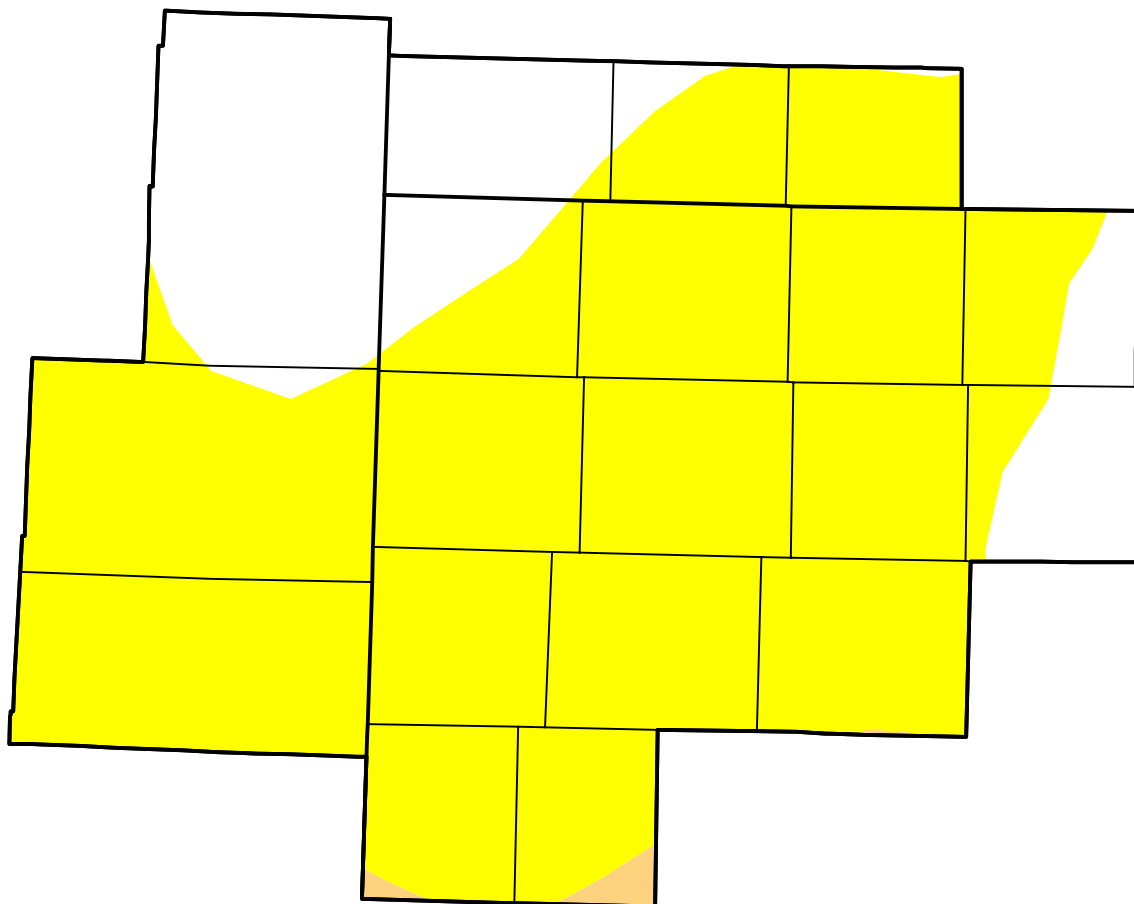

U.S. Drought Monitor

Goodland, KS WFO

November 19, 2019
 (Released Thursday, Nov. 21, 2019)
 Valid 7 a.m. EST

Drought Conditions (Percent Area)

	None	D0-D4	D1-D4	D2-D4	D3-D4	D4
Current	23.21	76.79	0.59	0.00	0.00	0.00
Last Week <i>11-14-2019</i>	32.68	67.32	0.41	0.00	0.00	0.00
3 Months Ago <i>08-22-2019</i>	99.40	0.60	0.00	0.00	0.00	0.00
Start of Calendar Year <i>01-03-2019</i>	97.74	2.26	0.01	0.00	0.00	0.00
Start of Water Year <i>10-03-2019</i>	99.40	0.60	0.00	0.00	0.00	0.00
One Year Ago <i>11-21-2018</i>	97.74	2.26	0.01	0.00	0.00	0.00

Intensity:

The Drought Monitor focuses on broad-scale conditions. Local conditions may vary. For more information on the Drought Monitor, go to <https://droughtmonitor.unl.edu/About.aspx>

Author:

Brad Rippey
 U.S. Department of Agriculture