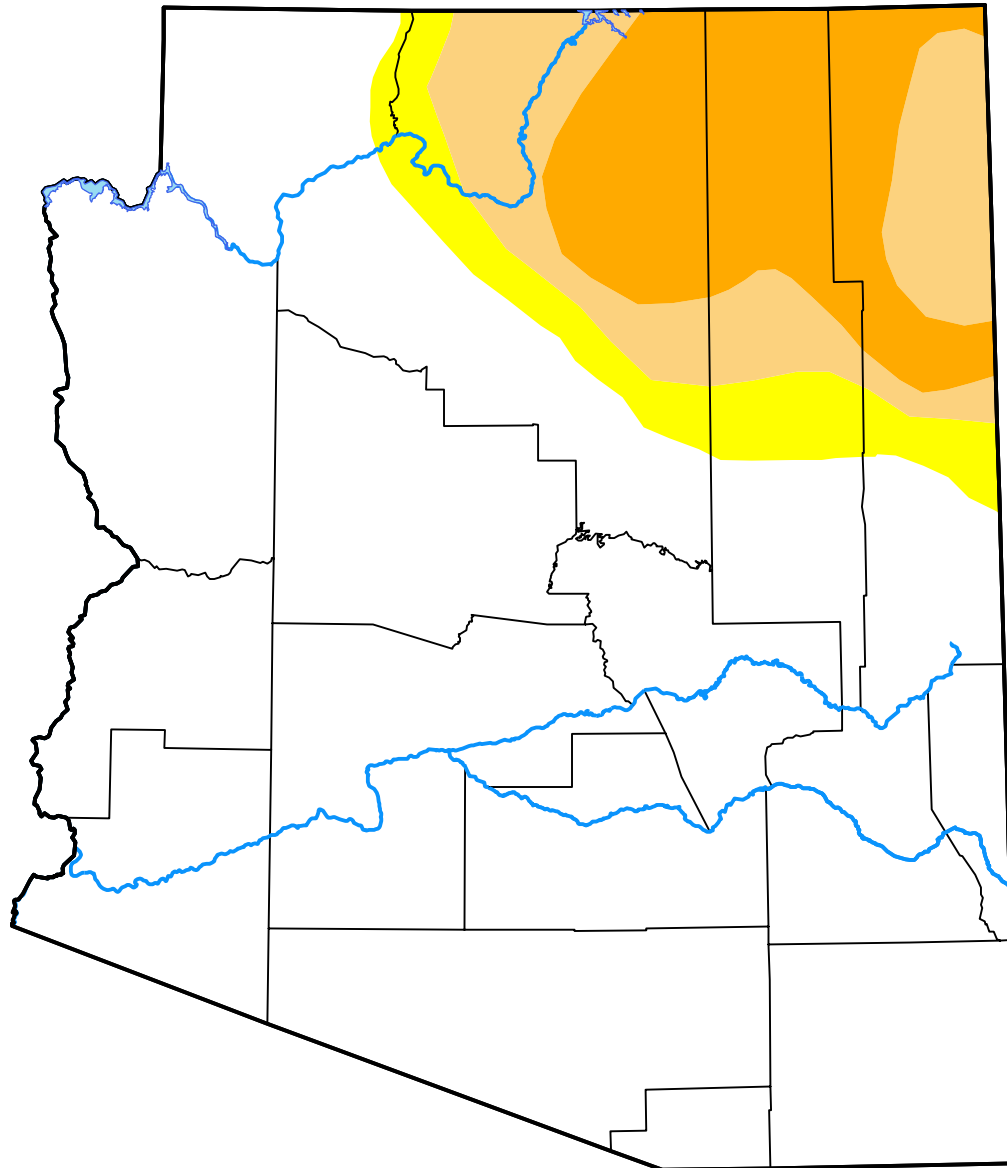

U.S. Drought Monitor Arizona

April 7, 2020
(Released Thursday, Apr. 9, 2020)
Valid 8 a.m. EDT

Intensity:

-  None
-  D0 Abnormally Dry
-  D1 Moderate Drought
-  D2 Severe Drought
-  D3 Extreme Drought
-  D4 Exceptional Drought

The Drought Monitor focuses on broad-scale conditions. Local conditions may vary. For more information on the Drought Monitor, go to <https://droughtmonitor.unl.edu/About.aspx>

Author:

David Simeral
Western Regional Climate Center