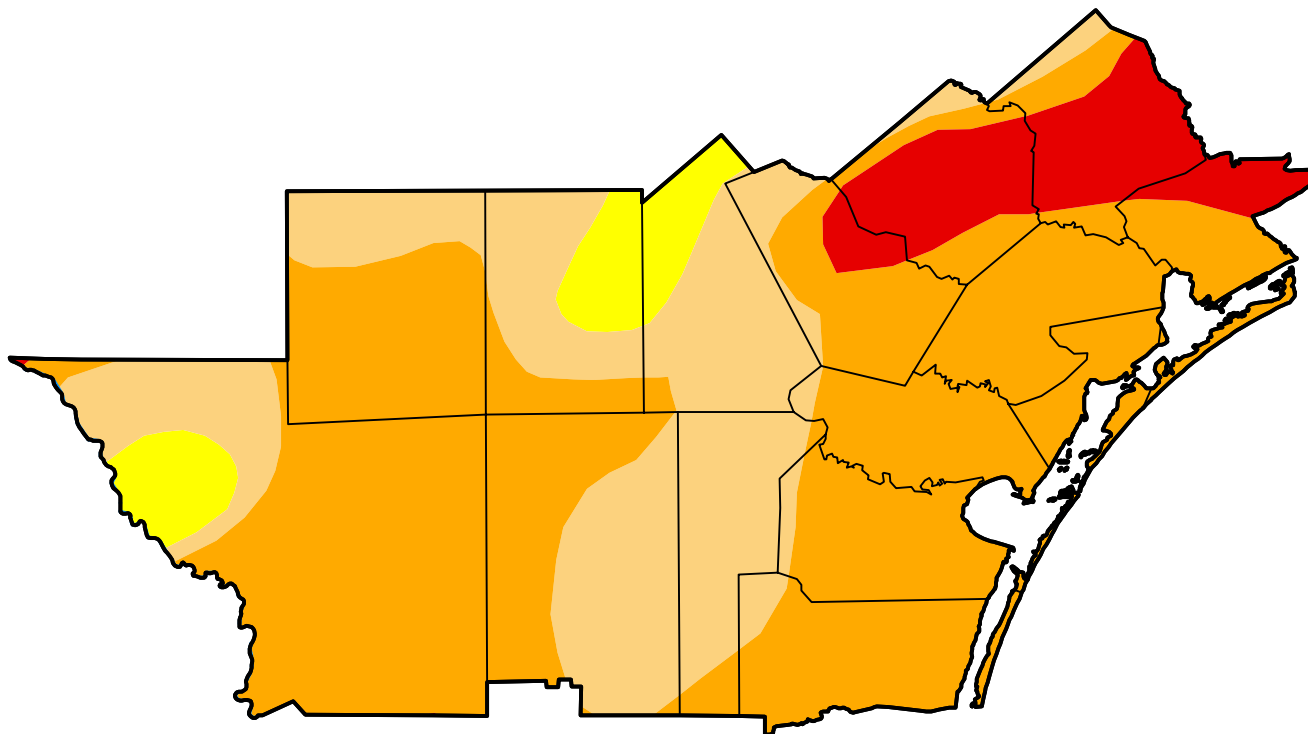

U.S. Drought Monitor

Corpus Christi, TX WFO

April 7, 2020
(Released Thursday, Apr. 9, 2020)
Valid 8 a.m. EDT

Intensity:

-  None
-  D0 Abnormally Dry
-  D1 Moderate Drought
-  D2 Severe Drought
-  D3 Extreme Drought
-  D4 Exceptional Drought

The Drought Monitor focuses on broad-scale conditions. Local conditions may vary. For more information on the Drought Monitor, go to <https://droughtmonitor.unl.edu/About.aspx>

Author:

David Simeral
Western Regional Climate Center