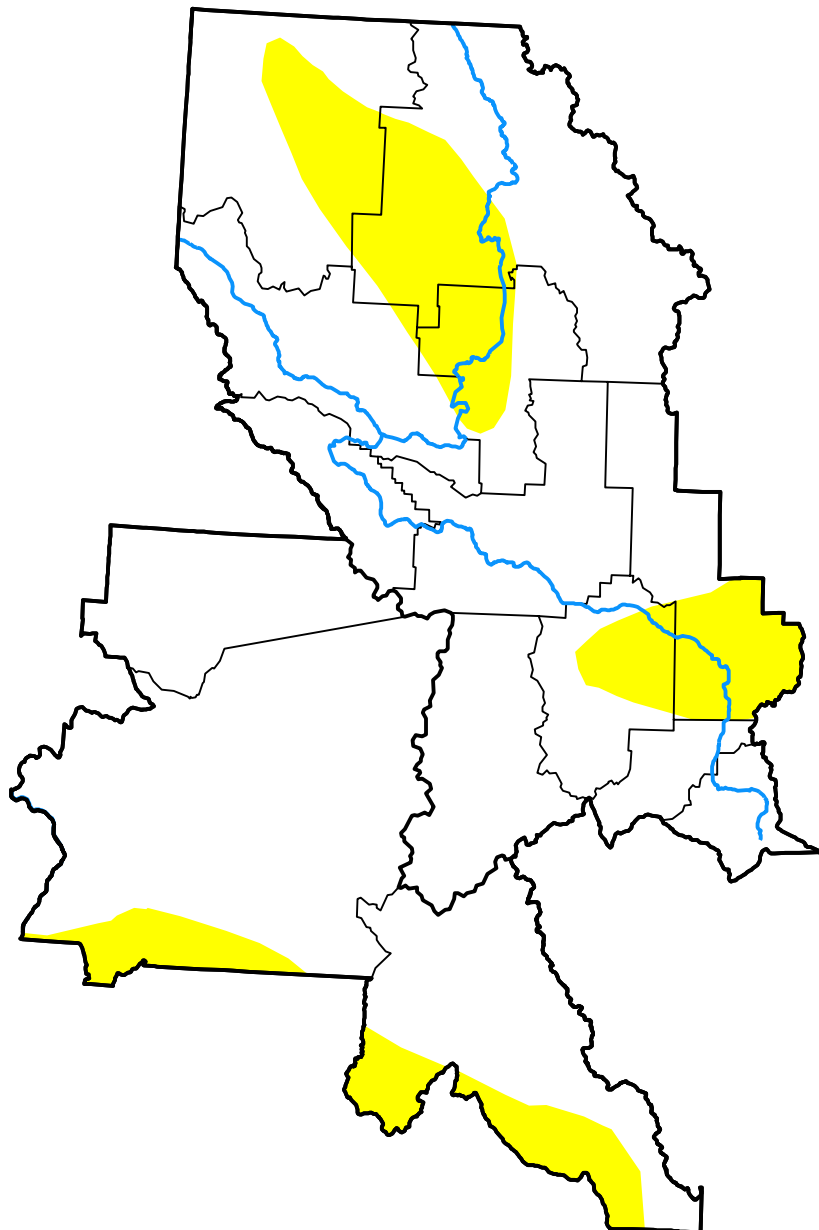

# U.S. Drought Monitor

## Missoula, MT WFO

**April 7, 2020**  
 (Released Thursday, Apr. 9, 2020)  
 Valid 8 a.m. EDT

*Drought Conditions (Percent Area)*

	None	D0-D4	D1-D4	D2-D4	D3-D4	D4
<b>Current</b>	82.56	17.44	0.00	0.00	0.00	0.00
<b>Last Week</b> <i>04-02-2020</i>	82.74	17.26	0.00	0.00	0.00	0.00
<b>3 Months Ago</b> <i>01-09-2020</i>	31.22	68.78	1.59	0.00	0.00	0.00
<b>Start of Calendar Year</b> <i>01-02-2020</i>	43.78	56.22	1.13	0.00	0.00	0.00
<b>Start of Water Year</b> <i>10-03-2019</i>	90.56	9.44	0.34	0.00	0.00	0.00
<b>One Year Ago</b> <i>04-11-2019</i>	80.31	19.69	0.00	0.00	0.00	0.00

***Intensity:***

*The Drought Monitor focuses on broad-scale conditions. Local conditions may vary. For more information on the Drought Monitor, go to <https://droughtmonitor.unl.edu/About.aspx>*

***Author:***