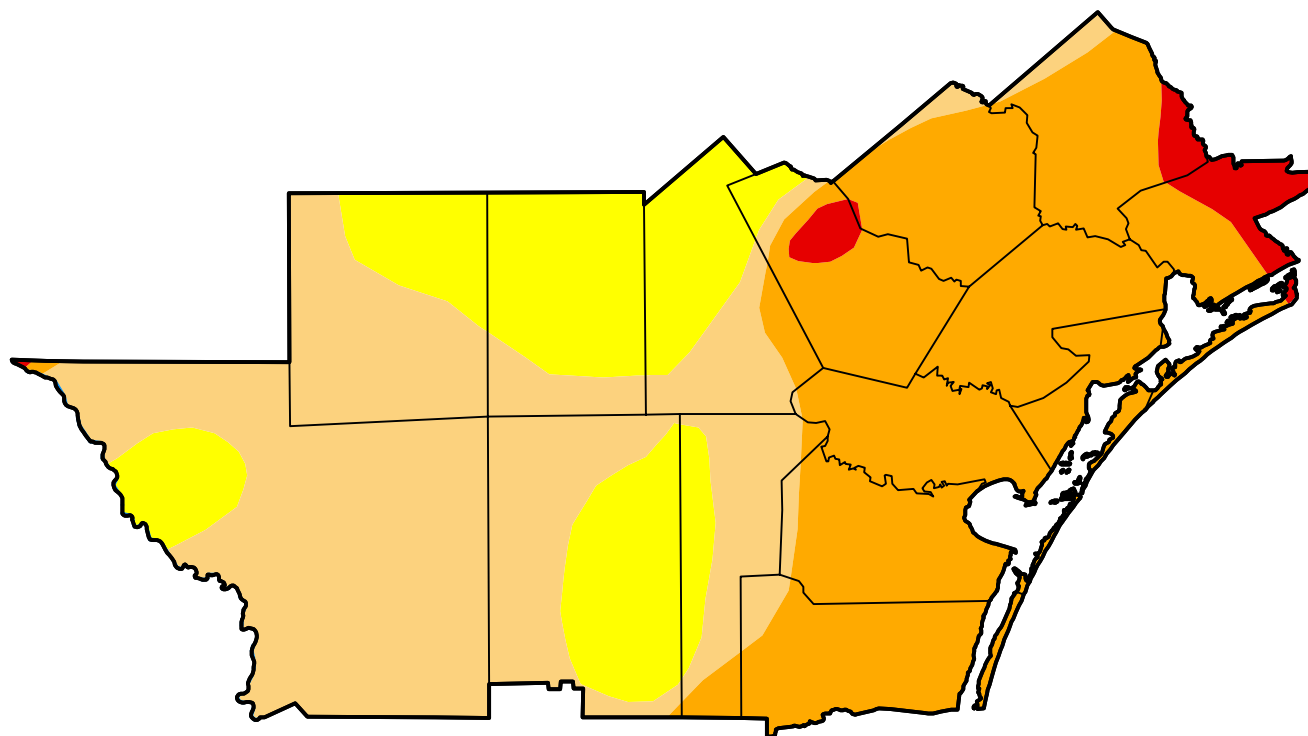

# U.S. Drought Monitor

## Corpus Christi, TX WFO

**May 5, 2020**  
(Released Thursday, May. 7, 2020)  
Valid 8 a.m. EDT

### Intensity:

-  None
-  D0 Abnormally Dry
-  D1 Moderate Drought
-  D2 Severe Drought
-  D3 Extreme Drought
-  D4 Exceptional Drought

*The Drought Monitor focuses on broad-scale conditions. Local conditions may vary. For more information on the Drought Monitor, go to <https://droughtmonitor.unl.edu/About.aspx>*