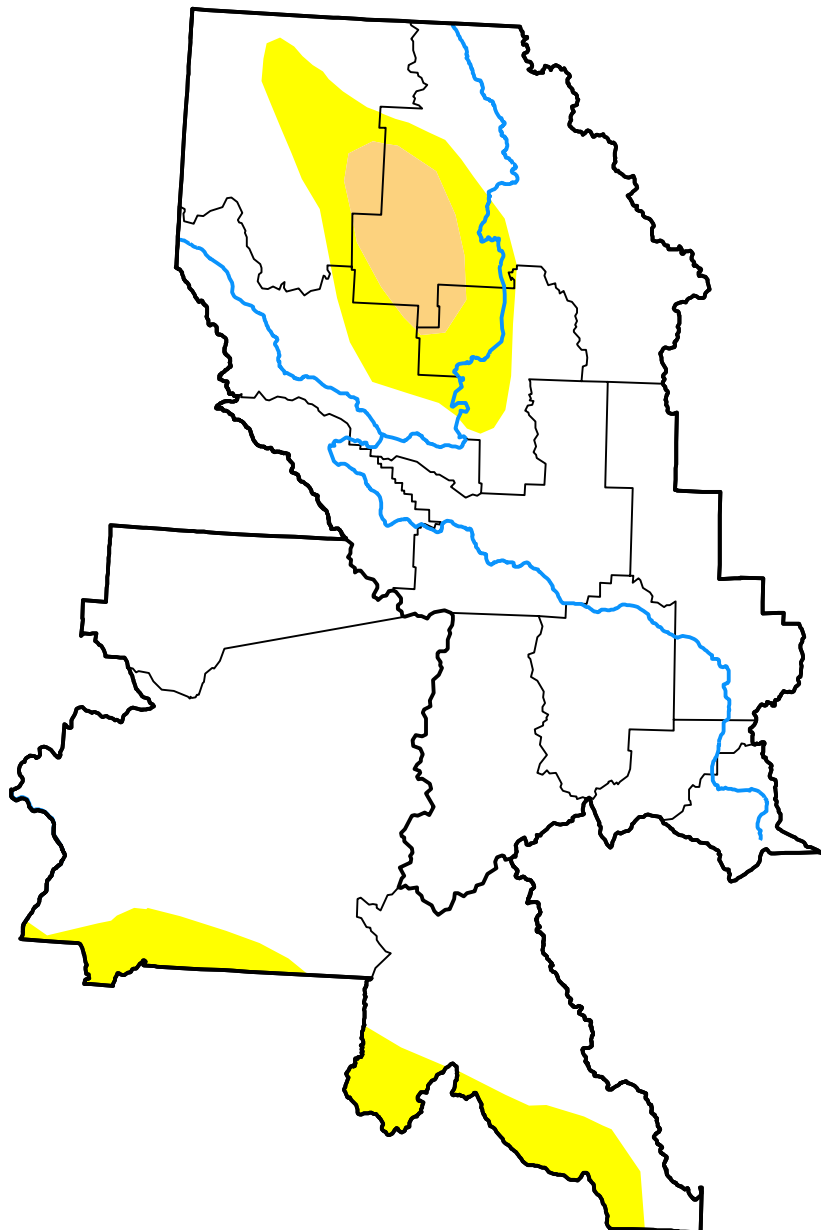

U.S. Drought Monitor

Missoula, MT WFO

May 5, 2020
 (Released Thursday, May. 7, 2020)
 Valid 8 a.m. EDT

Drought Conditions (Percent Area)

	None	D0	D1	D2	D3	D4
Current	85.13	11.92	2.95	0.00	0.00	0.00
Last Week <i>04-30-2020</i>	86.64	13.36	0.00	0.00	0.00	0.00
3 Months Ago <i>02-06-2020</i>	70.02	29.86	0.12	0.00	0.00	0.00
Start of Calendar Year <i>01-02-2020</i>	43.78	55.08	1.13	0.00	0.00	0.00
Start of Water Year <i>10-03-2019</i>	90.56	9.10	0.34	0.00	0.00	0.00
One Year Ago <i>05-09-2019</i>	80.89	19.11	0.00	0.00	0.00	0.00

Intensity:

The Drought Monitor focuses on broad-scale conditions. Local conditions may vary. For more information on the Drought Monitor, go to <https://droughtmonitor.unl.edu/About.aspx>

Author:

Brad Pugh
 CPC/NOAA