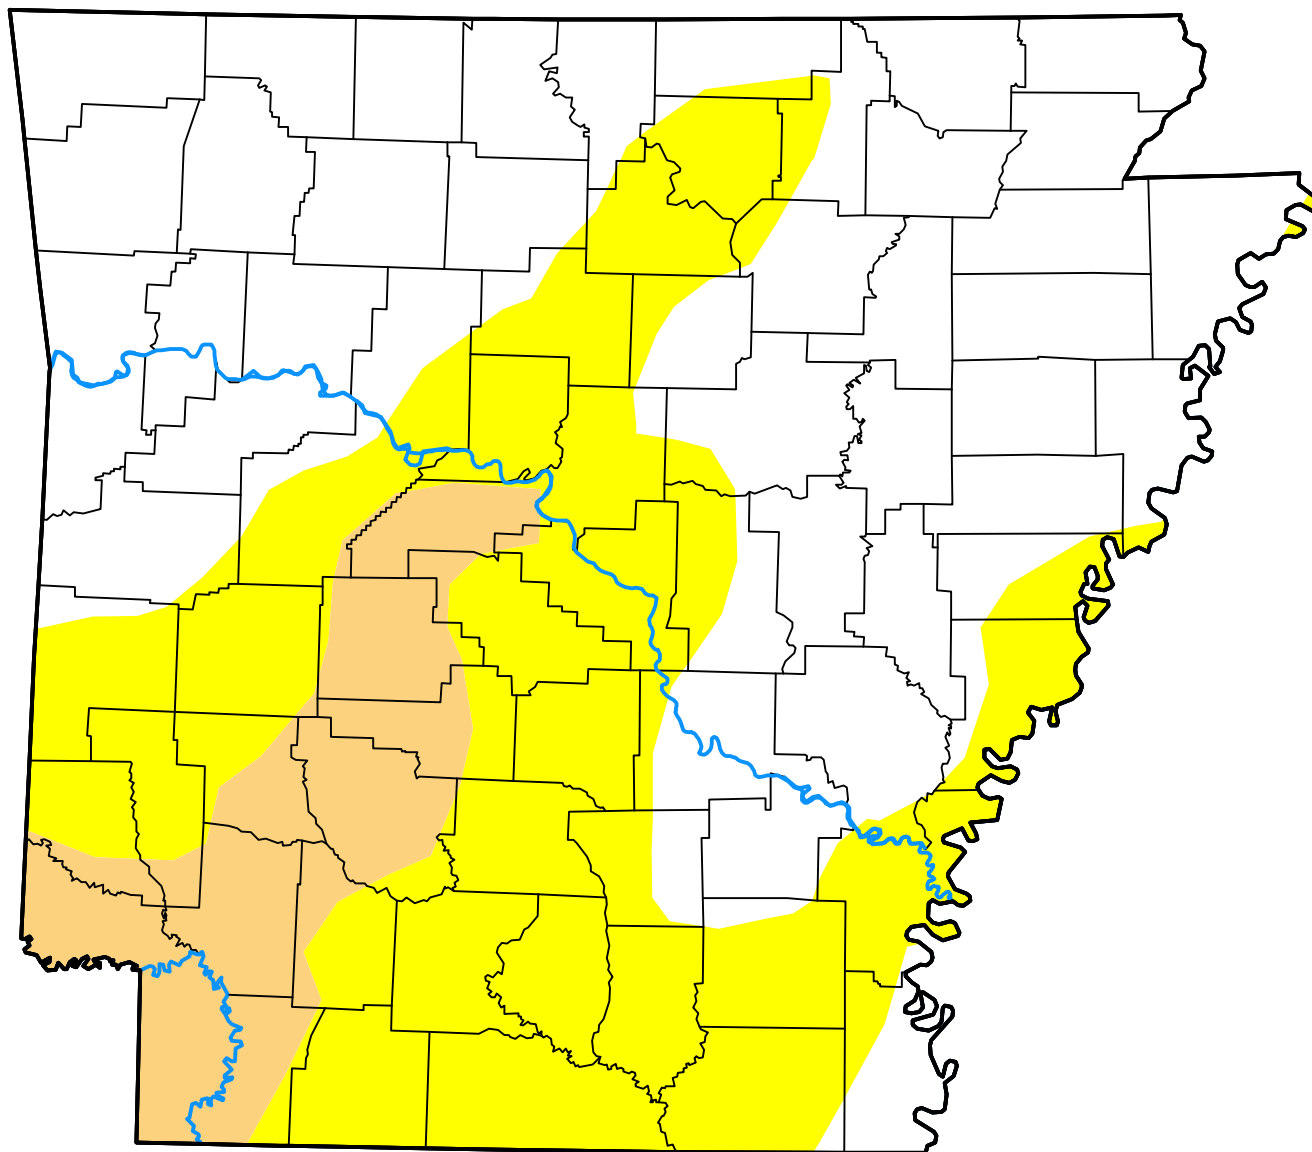

U.S. Drought Monitor Arkansas

December 8, 2020
(Released Thursday, Dec. 10, 2020)
Valid 7 a.m. EST

Intensity:

-  None
-  D0 Abnormally Dry
-  D1 Moderate Drought
-  D2 Severe Drought
-  D3 Extreme Drought
-  D4 Exceptional Drought

The Drought Monitor focuses on broad-scale conditions. Local conditions may vary. For more information on the Drought Monitor, go to <https://droughtmonitor.unl.edu/About.aspx>

Author:

David Simeral
Western Regional Climate Center