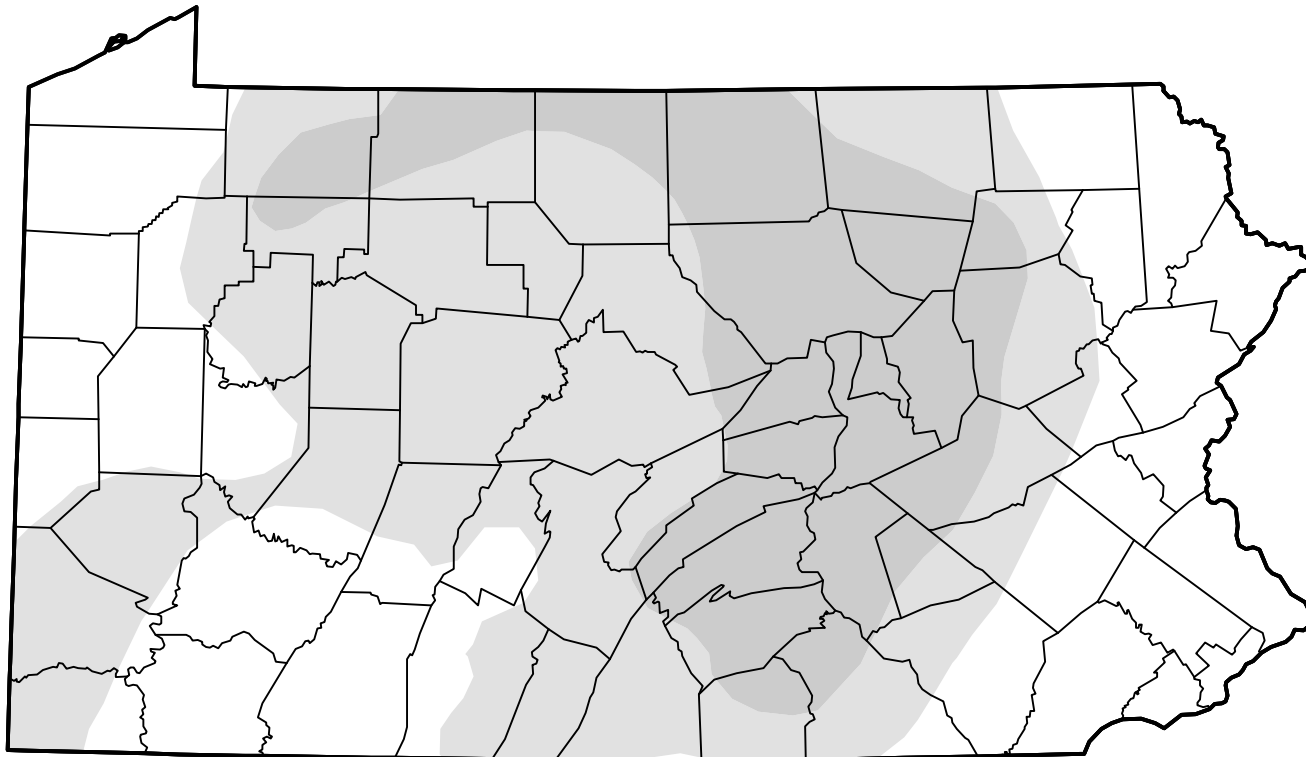

U.S. Drought Monitor Pennsylvania

December 8, 2020
(Released Thursday, Dec. 10, 2020)
Valid 7 a.m. EST

Intensity:

-  None
-  D0 Abnormally Dry
-  D1 Moderate Drought
-  D2 Severe Drought
-  D3 Extreme Drought
-  D4 Exceptional Drought

The Drought Monitor focuses on broad-scale conditions. Local conditions may vary. For more information on the Drought Monitor, go to <https://droughtmonitor.unl.edu/About.aspx>

Author:

David Simeral
Western Regional Climate Center