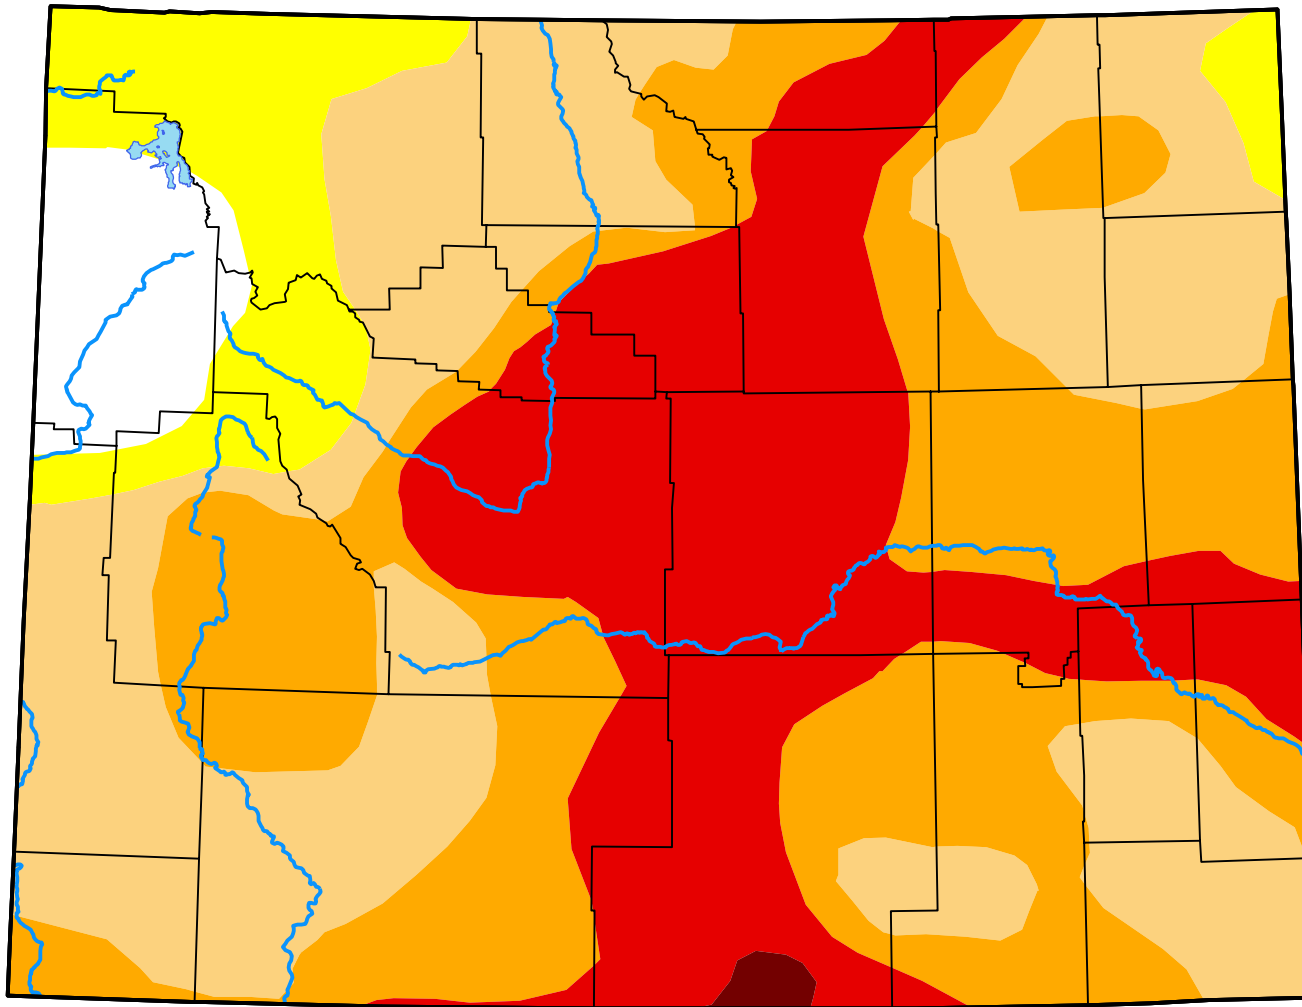

U.S. Drought Monitor Wyoming

December 8, 2020
(Released Thursday, Dec. 10, 2020)
Valid 7 a.m. EST

Intensity:

-  None
-  D0 Abnormally Dry
-  D1 Moderate Drought
-  D2 Severe Drought
-  D3 Extreme Drought
-  D4 Exceptional Drought

The Drought Monitor focuses on broad-scale conditions. Local conditions may vary. For more information on the Drought Monitor, go to <https://droughtmonitor.unl.edu/About.aspx>

Author:

David Simeral
Western Regional Climate Center