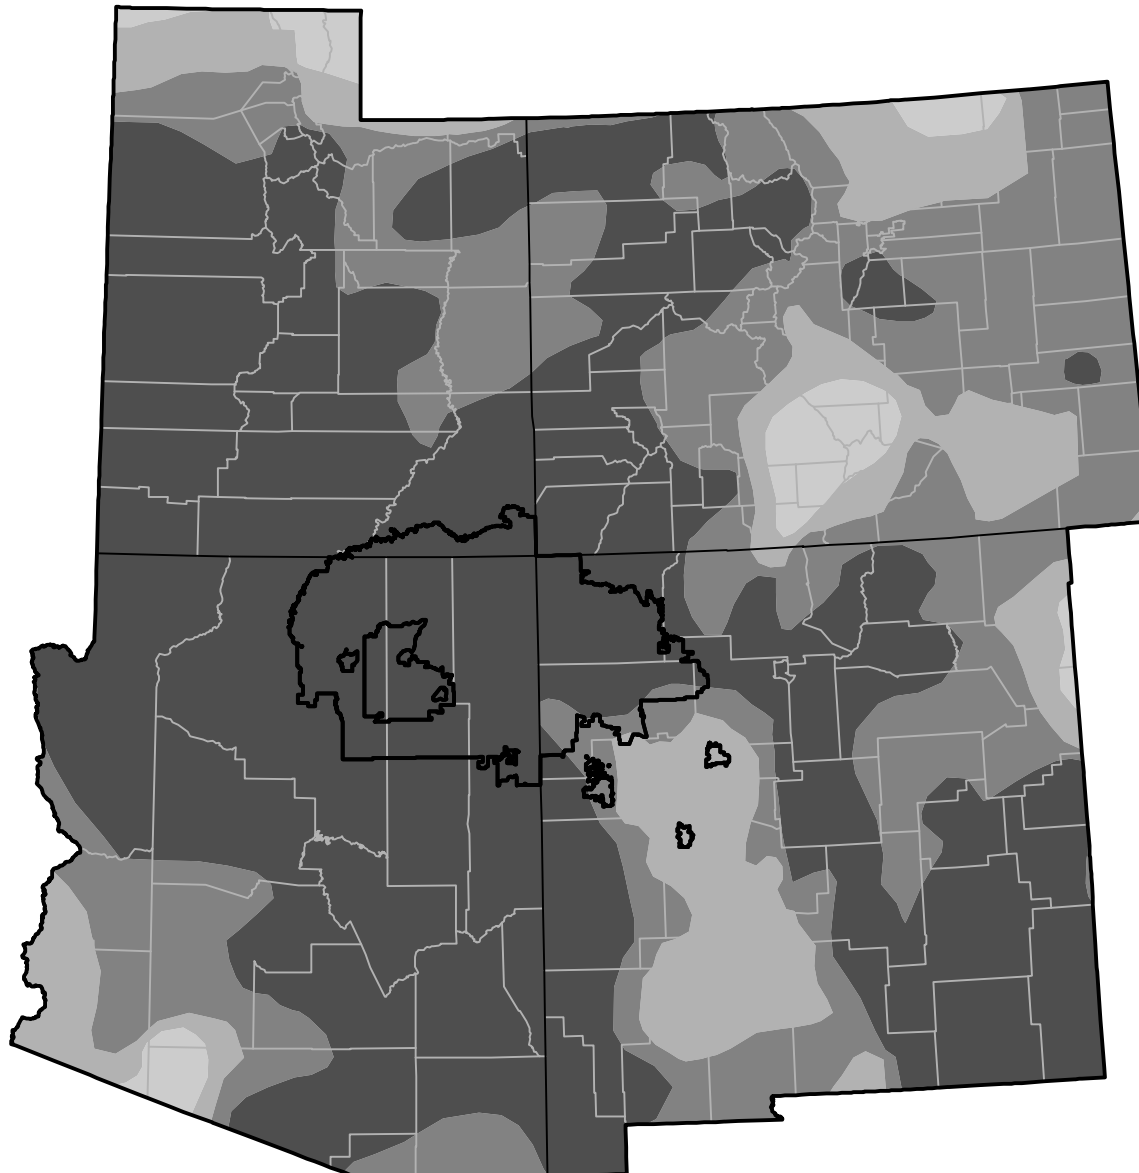

# Yajó RDEWS and Surrounding Areas

(Released Thursday, Dec. 10, 2020)

Valid 7 a.m. EST

Intensity:

-  None
-  D0 Abnormally Dry
-  D1 Moderate Drought
-  D2 Severe Drought
-  D3 Extreme Drought
-  D4 Exceptional Drought

*The Drought Monitor focuses on broad-scale conditions. Local conditions may vary. For more information on the Drought Monitor, go to <https://droughtmonitor.unl.edu/About.aspx>*

Author:

David Simeral  
Western Regional Climate Center