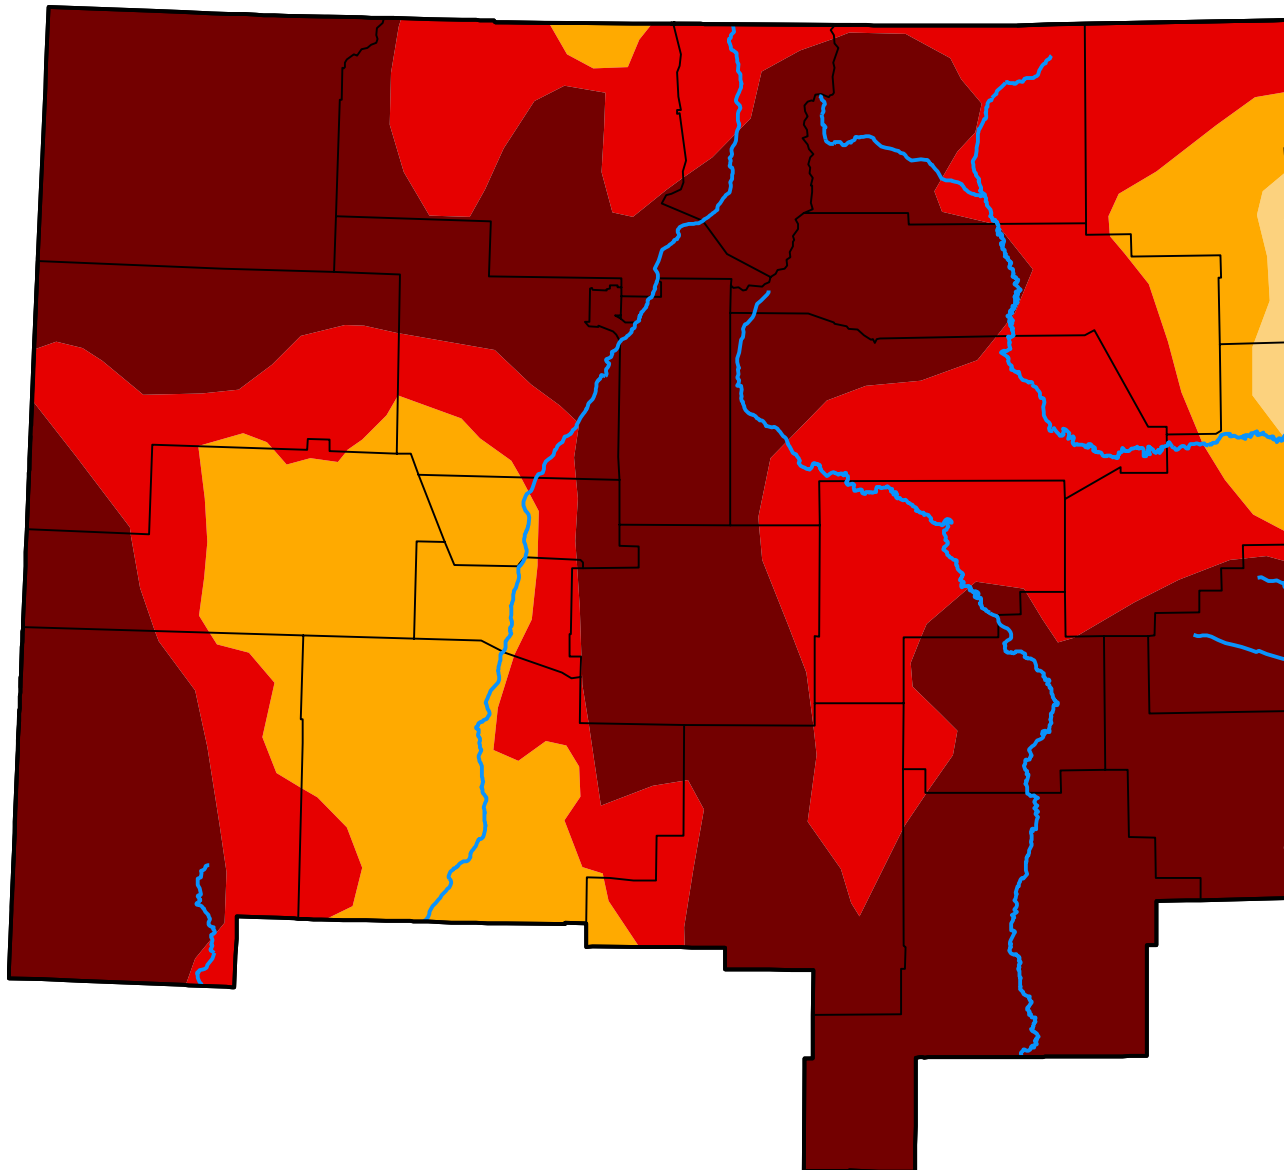

U.S. Drought Monitor

Albuquerque, NM WFO

December 8, 2020
(Released Thursday, Dec. 10, 2020)
Valid 7 a.m. EST

Intensity:

- None
- D0 Abnormally Dry
- D1 Moderate Drought
- D2 Severe Drought
- D3 Extreme Drought
- D4 Exceptional Drought

The Drought Monitor focuses on broad-scale conditions. Local conditions may vary. For more information on the Drought Monitor, go to <https://droughtmonitor.unl.edu/About.aspx>

Author:

David Simeral
Western Regional Climate Center