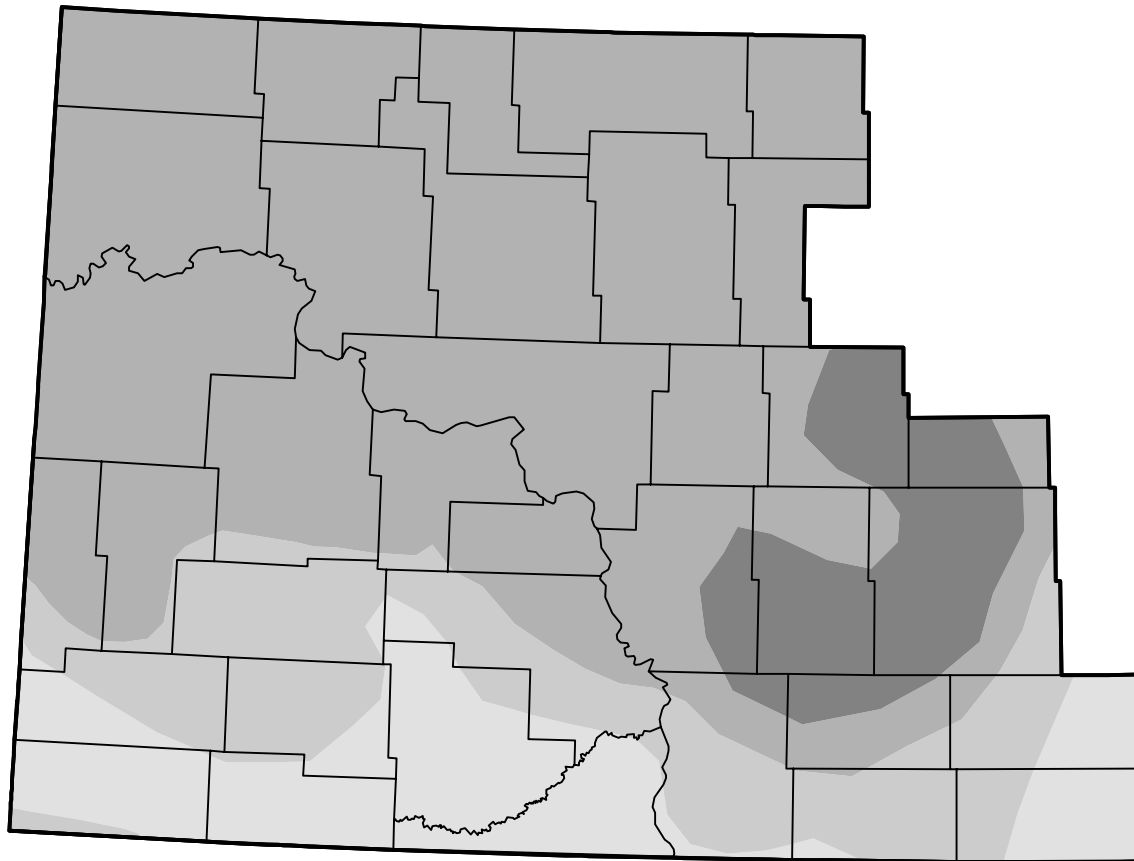

U.S. Drought Monitor

Bismarck, ND WFO

December 8, 2020
 (Released Thursday, Dec. 10, 2020)
 Valid 7 a.m. EST

Drought Conditions (Percent Area)

	None	D0	D1	D2	D3	D4
Current	0.00	13.94	15.92	61.37	8.77	0.00
Last Week <i>12-03-2020</i>	0.00	20.47	15.90	54.85	8.77	0.00
3 Months Ago <i>09-10-2020</i>	17.84	48.86	31.64	1.66	0.00	0.00
Start of Calendar Year <i>01-02-2020</i>	100.00	0.00	0.00	0.00	0.00	0.00
Start of Water Year <i>10-01-2020</i>	8.31	22.11	50.33	19.25	0.00	0.00
One Year Ago <i>12-12-2019</i>	100.00	0.00	0.00	0.00	0.00	0.00

Intensity:

The Drought Monitor focuses on broad-scale conditions. Local conditions may vary. For more information on the Drought Monitor, go to <https://droughtmonitor.unl.edu/About.aspx>

Author:

David Simeral
 Western Regional Climate Center