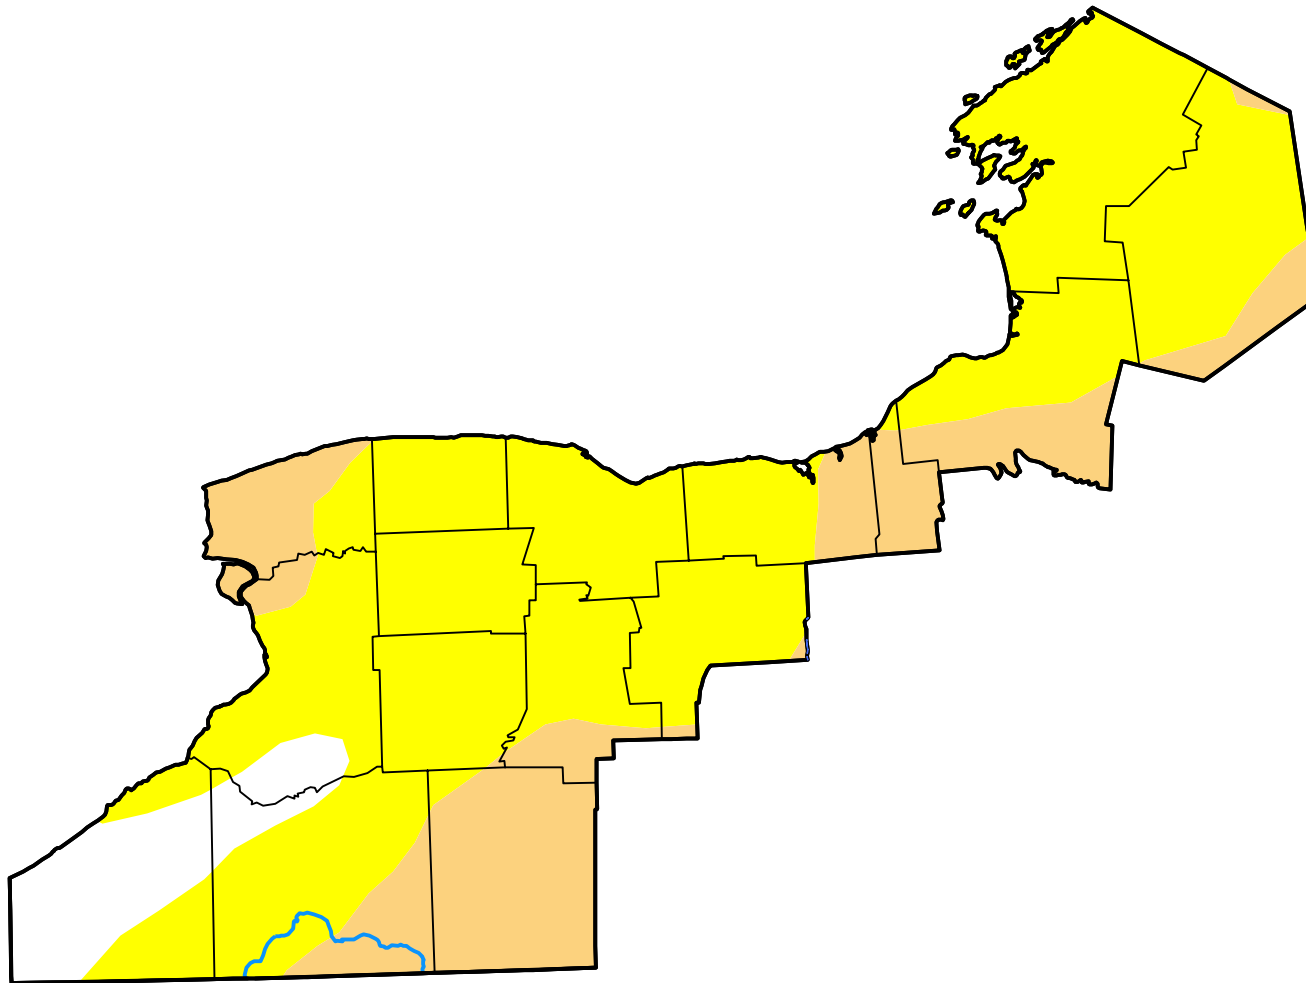

U.S. Drought Monitor Buffalo, NY WFO

December 8, 2020
(Released Thursday, Dec. 10, 2020)
Valid 7 a.m. EST

Intensity:

-  None
-  D0 Abnormally Dry
-  D1 Moderate Drought
-  D2 Severe Drought
-  D3 Extreme Drought
-  D4 Exceptional Drought

The Drought Monitor focuses on broad-scale conditions. Local conditions may vary. For more information on the Drought Monitor, go to <https://droughtmonitor.unl.edu/About.aspx>

Author:

David Simeral
Western Regional Climate Center

droughtmonitor.unl.edu