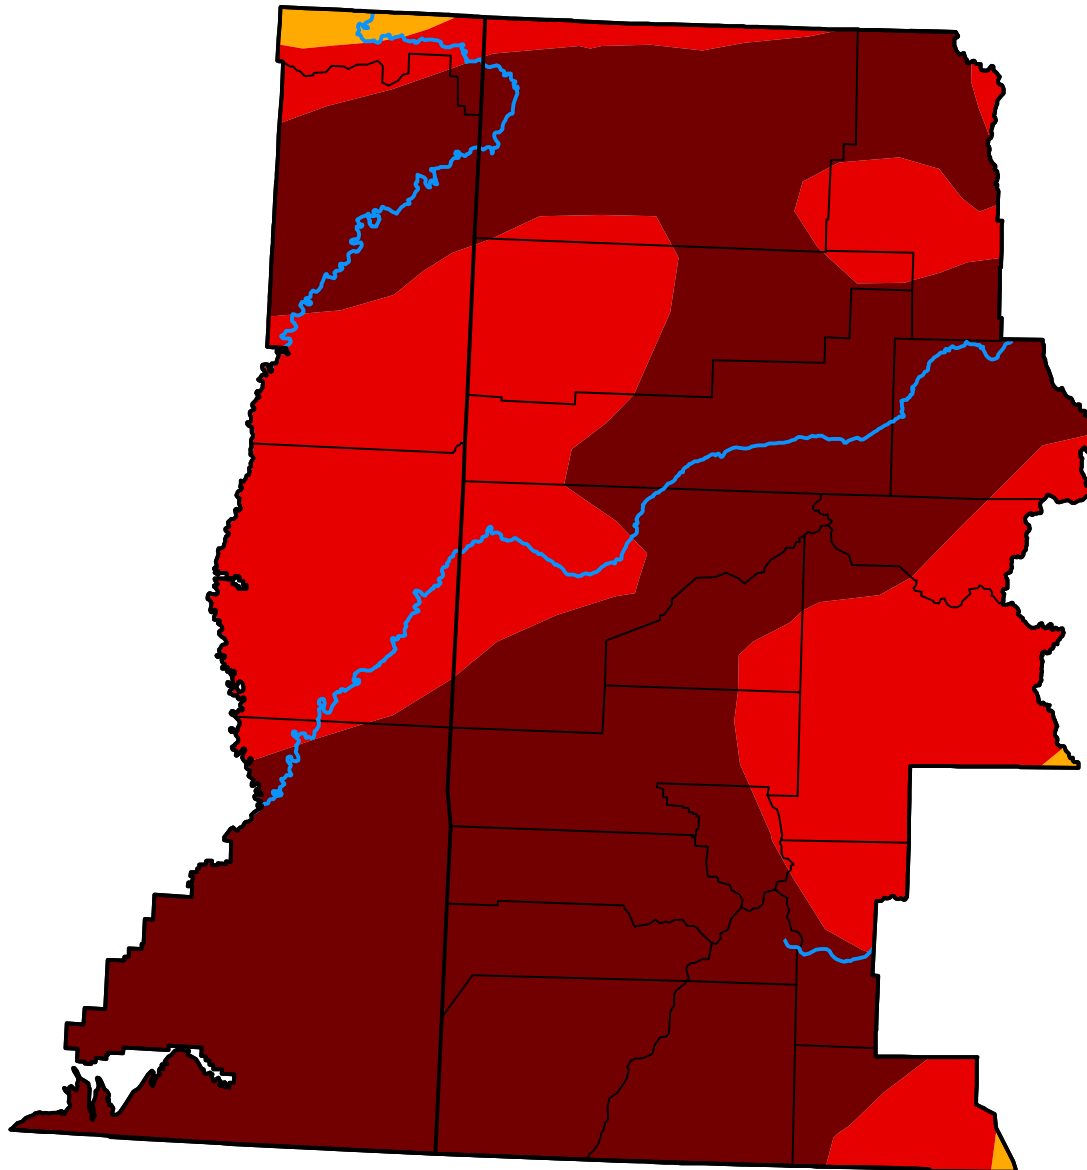

U.S. Drought Monitor
Grand Junction, CO WFO

December 8, 2020
(Released Thursday, Dec. 10, 2020)
Valid 7 a.m. EST

Intensity:

-  None
-  D0 Abnormally Dry
-  D1 Moderate Drought
-  D2 Severe Drought
-  D3 Extreme Drought
-  D4 Exceptional Drought

The Drought Monitor focuses on broad-scale conditions. Local conditions may vary. For more information on the Drought Monitor, go to <https://droughtmonitor.unl.edu/About.aspx>

Author:

David Simeral
Western Regional Climate Center