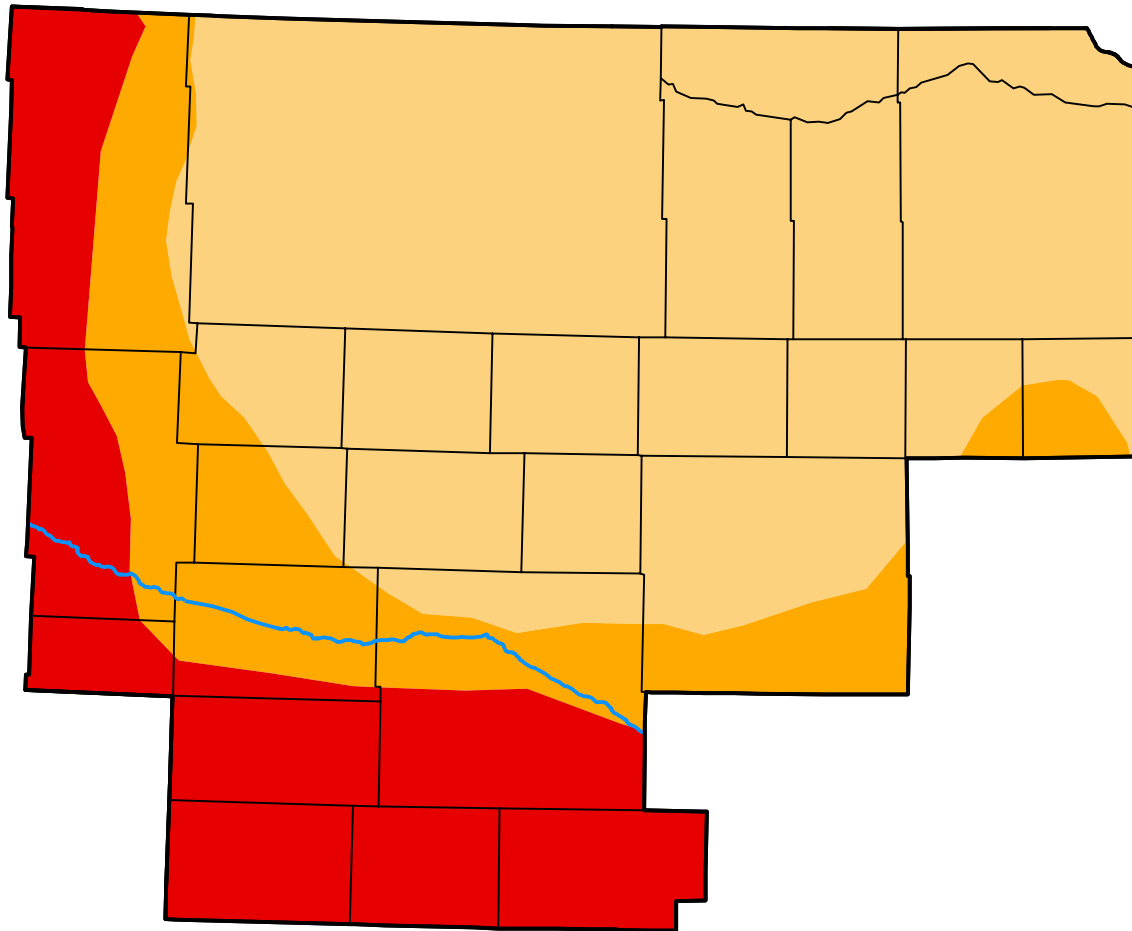

U.S. Drought Monitor

North Platte, NE WFO

December 8, 2020
 (Released Thursday, Dec. 10, 2020)
 Valid 7 a.m. EST

Drought Conditions (Percent Area)

	None	D0-D4	D1-D4	D2-D4	D3-D4	D4
Current	0.00	100.00	100.00	39.82	22.90	0.00
Last Week <i>12-03-2020</i>	0.00	100.00	86.73	39.78	22.90	0.00
3 Months Ago <i>09-10-2020</i>	31.39	68.61	45.44	16.17	0.00	0.00
Start of Calendar Year <i>01-02-2020</i>	99.91	0.09	0.00	0.00	0.00	0.00
Start of Water Year <i>10-01-2020</i>	0.00	100.00	69.45	29.83	1.99	0.00
One Year Ago <i>12-12-2019</i>	99.91	0.09	0.00	0.00	0.00	0.00

Intensity:

The Drought Monitor focuses on broad-scale conditions. Local conditions may vary. For more information on the Drought Monitor, go to <https://droughtmonitor.unl.edu/About.aspx>

Author:

David Simeral
 Western Regional Climate Center