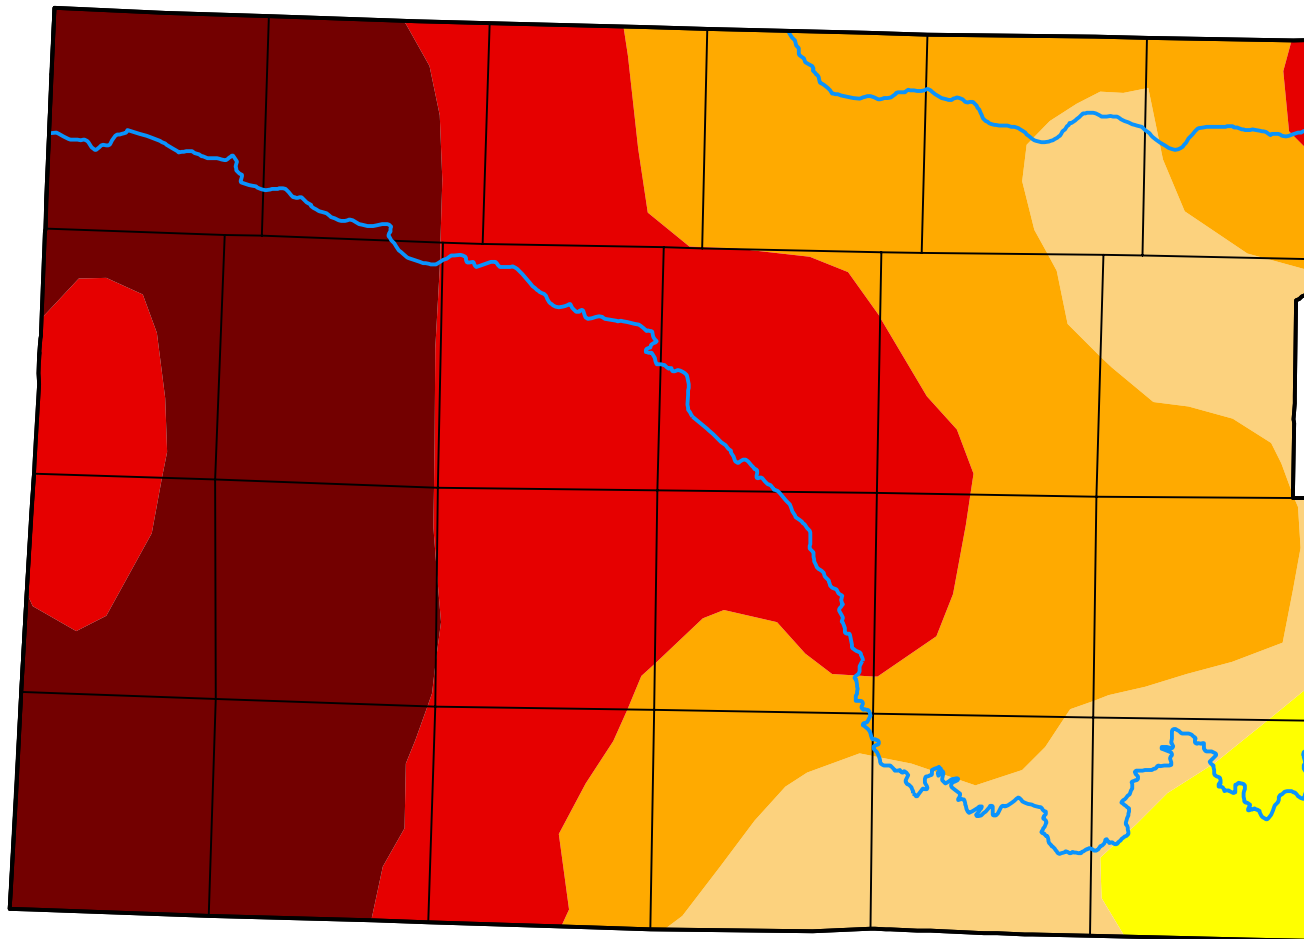

U.S. Drought Monitor Lubbock, TX WFO

December 8, 2020
(Released Thursday, Dec. 10, 2020)
Valid 7 a.m. EST

Intensity:

-  None
-  D0 Abnormally Dry
-  D1 Moderate Drought
-  D2 Severe Drought
-  D3 Extreme Drought
-  D4 Exceptional Drought

The Drought Monitor focuses on broad-scale conditions. Local conditions may vary. For more information on the Drought Monitor, go to <https://droughtmonitor.unl.edu/About.aspx>

Author:

David Simeral
Western Regional Climate Center