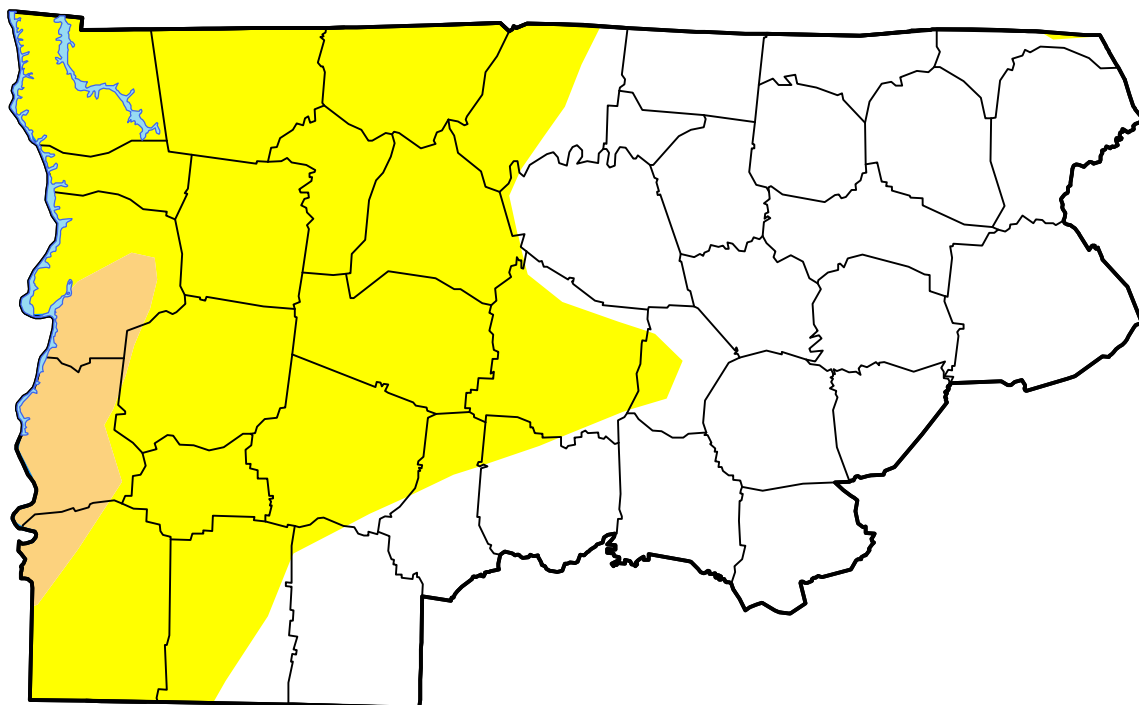

U.S. Drought Monitor Nashville, TN WFO

December 8, 2020
(Released Thursday, Dec. 10, 2020)

Valid 7 a.m. EST

Drought Conditions (Percent Area)

	None	D0-D4	D1-D4	D2-D4	D3-D4	D4
Current	49.21	50.79	4.38	0.00	0.00	0.00
Last Week <i>12-03-2020</i>	64.00	36.00	2.43	0.00	0.00	0.00
3 Months Ago <i>09-10-2020</i>	100.00	0.00	0.00	0.00	0.00	0.00
Start of Calendar Year <i>01-02-2020</i>	100.00	0.00	0.00	0.00	0.00	0.00
Start of Water Year <i>10-01-2020</i>	100.00	0.00	0.00	0.00	0.00	0.00
One Year Ago <i>12-12-2019</i>	100.00	0.00	0.00	0.00	0.00	0.00

Intensity:

The Drought Monitor focuses on broad-scale conditions. Local conditions may vary. For more information on the Drought Monitor, go to <https://droughtmonitor.unl.edu/About.aspx>

Author:

David Simeral
Western Regional Climate Center