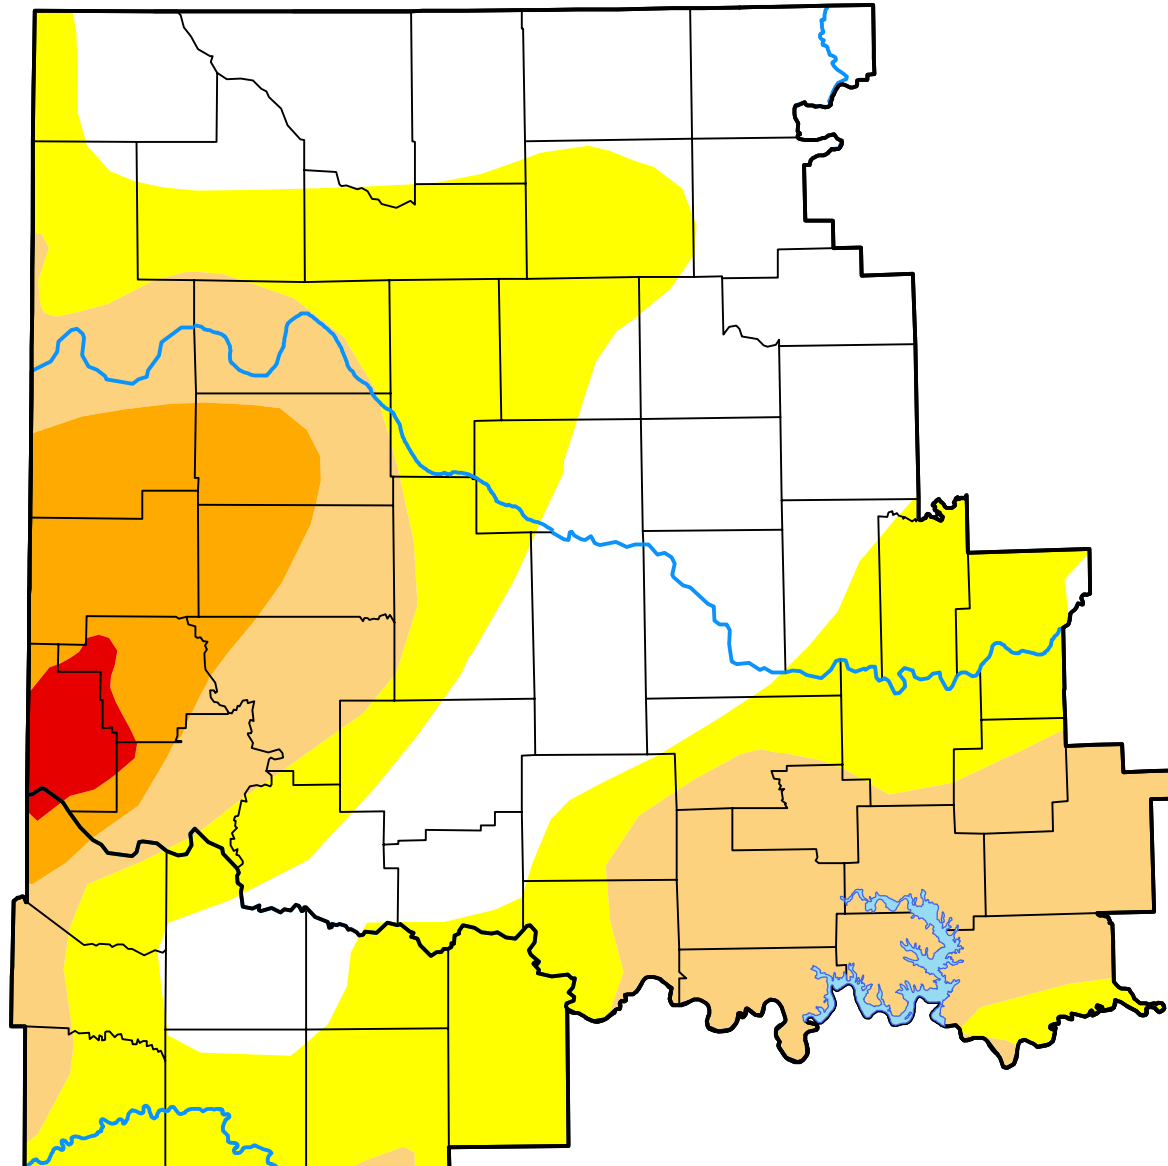

U.S. Drought Monitor Norman, OK WFO

December 8, 2020
(Released Thursday, Dec. 10, 2020)
Valid 7 a.m. EST

Intensity:

-  None
-  D0 Abnormally Dry
-  D1 Moderate Drought
-  D2 Severe Drought
-  D3 Extreme Drought
-  D4 Exceptional Drought

The Drought Monitor focuses on broad-scale conditions. Local conditions may vary. For more information on the Drought Monitor, go to <https://droughtmonitor.unl.edu/About.aspx>

Author:

David Simeral
Western Regional Climate Center