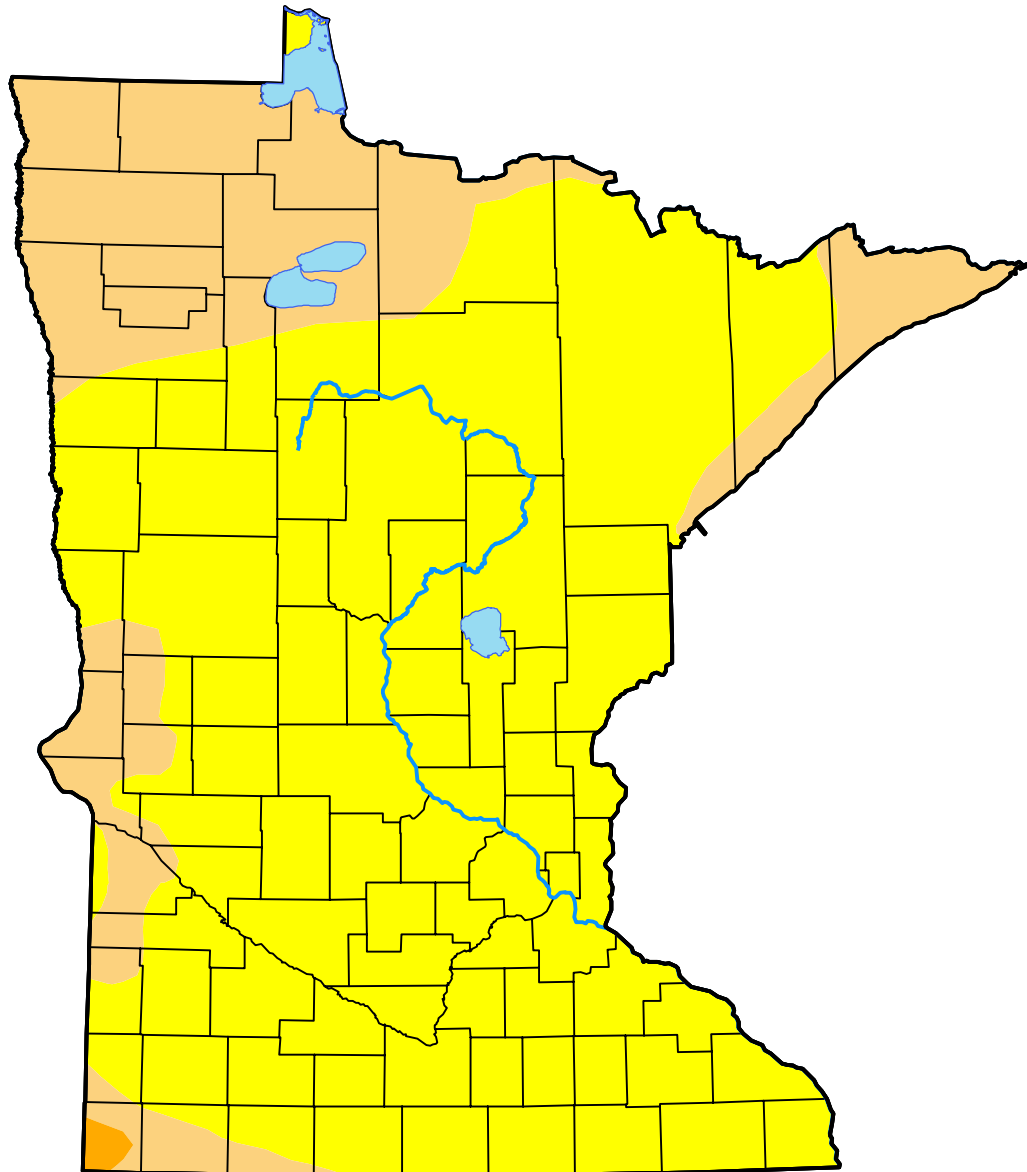

# U.S. Drought Monitor Minnesota

January 12, 2021  
(Released Thursday, Jan. 14, 2021)  
Valid 7 a.m. EST

## Intensity:

-  None
-  D0 Abnormally Dry
-  D1 Moderate Drought
-  D2 Severe Drought
-  D3 Extreme Drought
-  D4 Exceptional Drought

*The Drought Monitor focuses on broad-scale conditions. Local conditions may vary. For more information on the Drought Monitor, go to <https://droughtmonitor.unl.edu/About.aspx>*