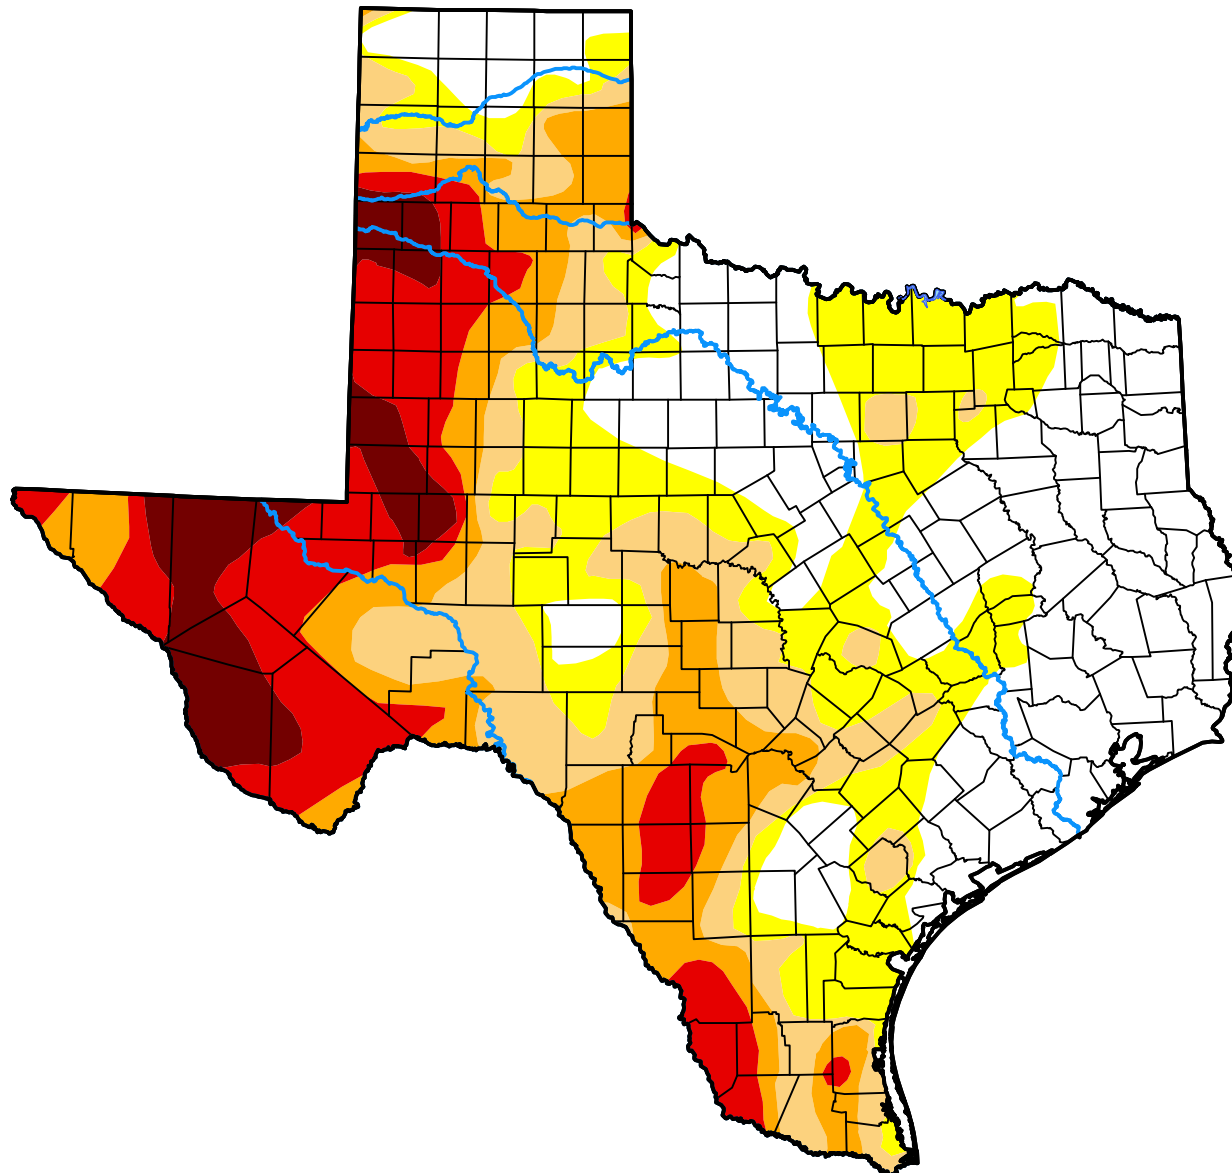

U.S. Drought Monitor

Texas

January 12, 2021
(Released Thursday, Jan. 14, 2021)
Valid 7 a.m. EST

Intensity:

-  None
-  D0 Abnormally Dry
-  D1 Moderate Drought
-  D2 Severe Drought
-  D3 Extreme Drought
-  D4 Exceptional Drought

The Drought Monitor focuses on broad-scale conditions. Local conditions may vary. For more information on the Drought Monitor, go to <https://droughtmonitor.unl.edu/About.aspx>

Author:

Deborah Bathke
National Drought Mitigation Center