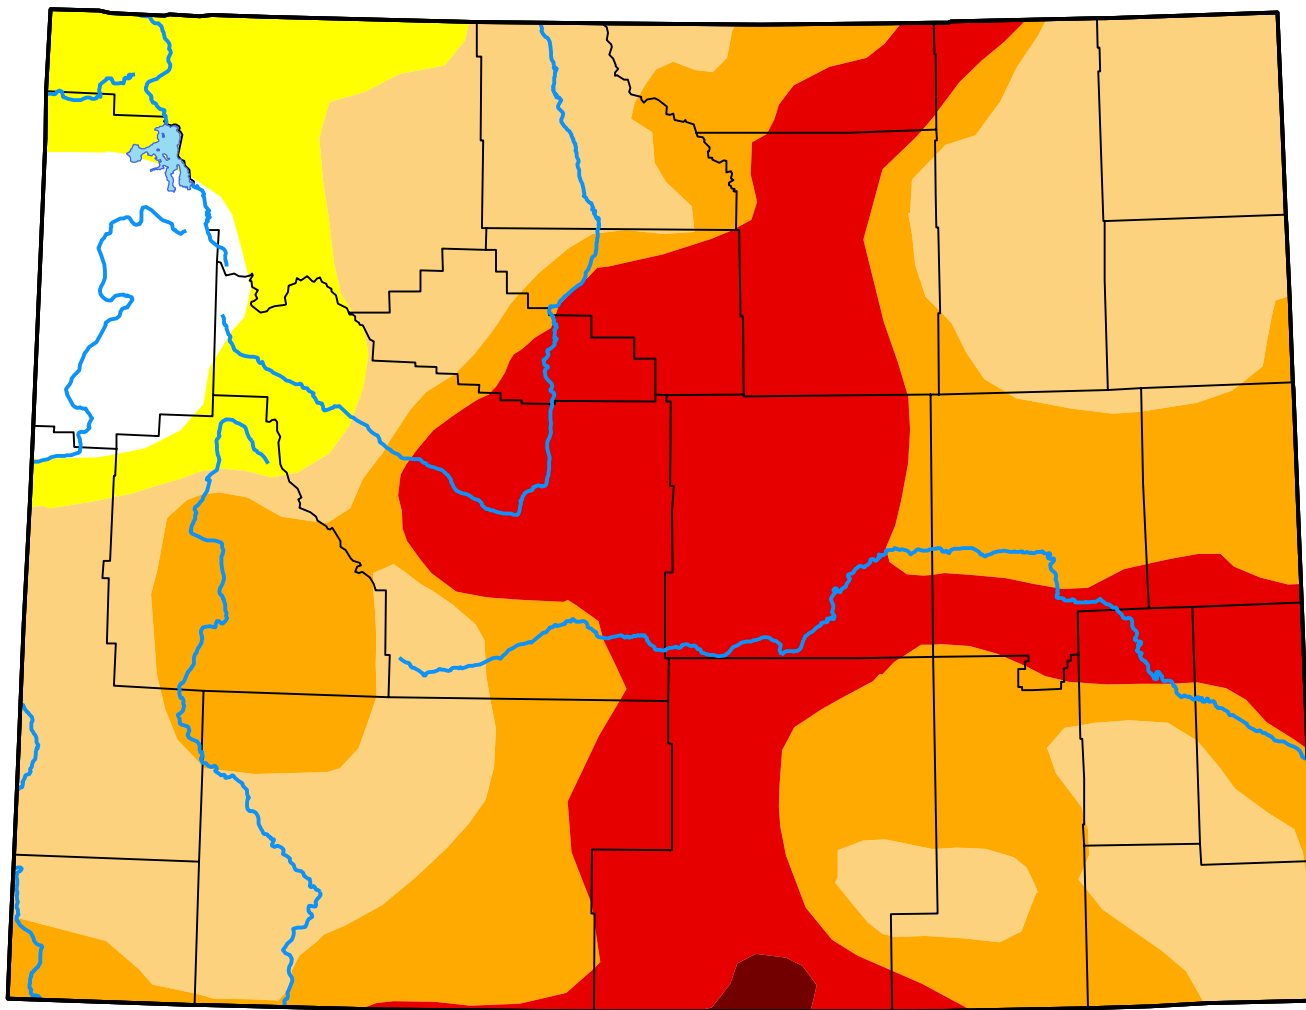

U.S. Drought Monitor

Wyoming

January 12, 2021
(Released Thursday, Jan. 14, 2021)
Valid 7 a.m. EST

Intensity:

-  None
-  D0 Abnormally Dry
-  D1 Moderate Drought
-  D2 Severe Drought
-  D3 Extreme Drought
-  D4 Exceptional Drought

The Drought Monitor focuses on broad-scale conditions. Local conditions may vary. For more information on the Drought Monitor, go to <https://droughtmonitor.unl.edu/About.aspx>

Author:

Deborah Bathke
National Drought Mitigation Center